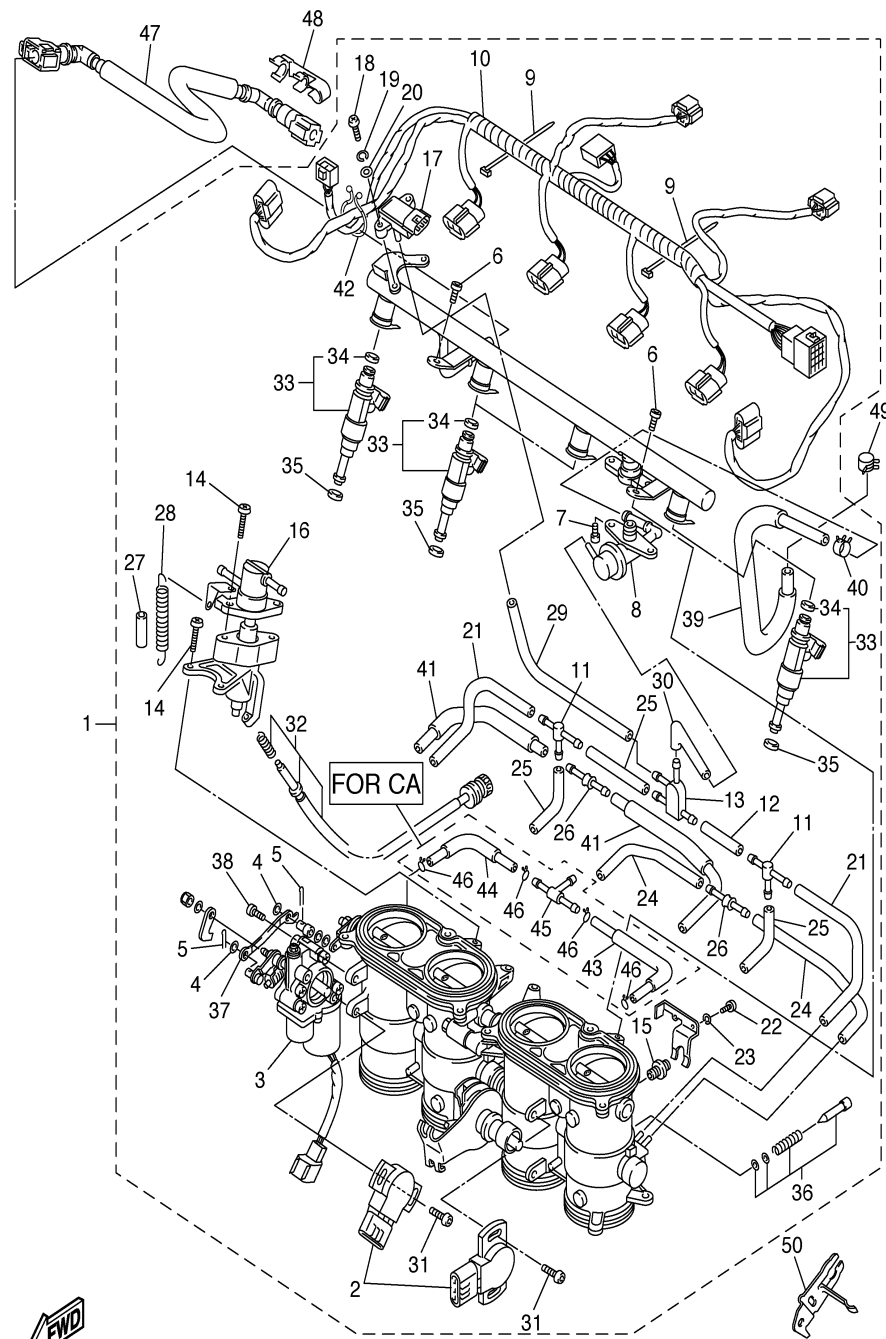

INTAKE 2

5VY4100-C110

Ref. No.	Part Number	Description	Qty	Remarks
1	5VY-13750-00-00	THROTTLE BODY ASSY	1	UR 49
	5VY-13750-10-00	THROTTLE BODY ASSY	1	UR CA
2	5FL-85885-01-00	.THROTTLE SENSOR ASSY	2	
3	5VY-85850-00-00	.GEARED MOTOR COMP.	1	
4	22U-14952-00-00	.WASHER	2	
5	91492-12010-00	.PIN, COTTER	2	
6	98507-06012-00	.SCREW, PAN HEAD	2	
7	98507-05008-00	.SCREW, PAN HEAD	2	
8	5VY-13906-00-00	.REGULATOR, PRESSURE	1	
9	4KM-14137-00-00	.CLIP	5	
10	5VY-82386-00-00	.EXTENSION, WIRE HARNESS	1	
11	68V-24376-00-00	.PIPE, JOINT 1	2	
12	5JW-14396-00-00	.PIPE	1	
13	5PW-1410F-00-00	.CONNECTOR	1	
14	98507-05014-00	.SCREW, PAN HEAD	4	
15	5VY-14171-00-00	.PLUNGER, STARTER	2	
16	5VY-14204-00-00	.CASE, STARTER	1	
17	5VX-82380-00-00	.SENSOR, PRESSURE	1	
18	98507-05016-00	.SCREW, PAN HEAD	2	
19	92907-05100-00	.WASHER, SPRING	2	
20	92907-05600-00	.WASHER, PLATE	2	
21	5FL-14349-10-00	.PIPE	2	
22	98507-03016-00	.SCREW, PAN HEAD	4	
23	92990-03100-00	.WASHER, SPRING	4	
24	5PW-14349-00-00	.PIPE	2	
25	5PS-14987-00-00	.HOSE	3	
26	5PW-14251-00-00	.NIPPLE	2	
27	5DM-14936-00-00	.SEAT, SPRING	1	
28	5JW-14589-00-00	.SPRING	1	
29	5SL-14349-00-00	.PIPE	1	

CONTENTS

AIR INDUCTION SYSTEM	B6
CAMSHAFT CHAIN	A7
CLUTCH	C2-3
COWLING 1	E10-11
COWLING 2	E12 ,F1-2
CRANKCASE	B10
CRANKCASE COVER 1	B11-12
CRANKSHAFT PISTON	A4
CYLINDER	A3
CYLINDER HEAD	A2
ELECTRICAL 1	F10-11
ELECTRICAL 2	F12 ,G1
EXHAUST	B7-9
FENDER	C10-11
FLASHER LIGHT	F5
FRAME	C8-9
FRONT BRAKE CALIPER	E1
FRONT FORK	D6-7
FRONT MASTER CYLINDER	E6
FRONT WHEEL	D12
FUEL TANK	D8-10
GENERATOR	F3
HANDLE SWITCH LEVER	F9
HEADLIGHT	F7
INTAKE	B2-3
INTAKE 2	B4-5
METER	F6
OIL CLEANER	B1
OIL PUMP	A12
RADIATOR HOSE	A10-11
REAR ARM	D2-3
REAR BRAKE CALIPER	E4
REAR MASTER CYLINDER	E9
REAR SUSPENSION	D4
REAR WHEEL	E2-3
SEAT	D11
SHIFT CAM FORK	C6
SHIFT SHAFT	C7
SIDE COVER	C12 ,D1
STAND FOOTREST	E7-8
STARTER	C1
STARTING MOTOR	F4
STEERING	D5
STEERING HANDLE CABLE	E5
TAILLIGHT	F8
TRANSMISSION	C4-5
VALVE	A5-6
WATER PUMP	A8-9

CONTINUED ON NEXT FRAME ►