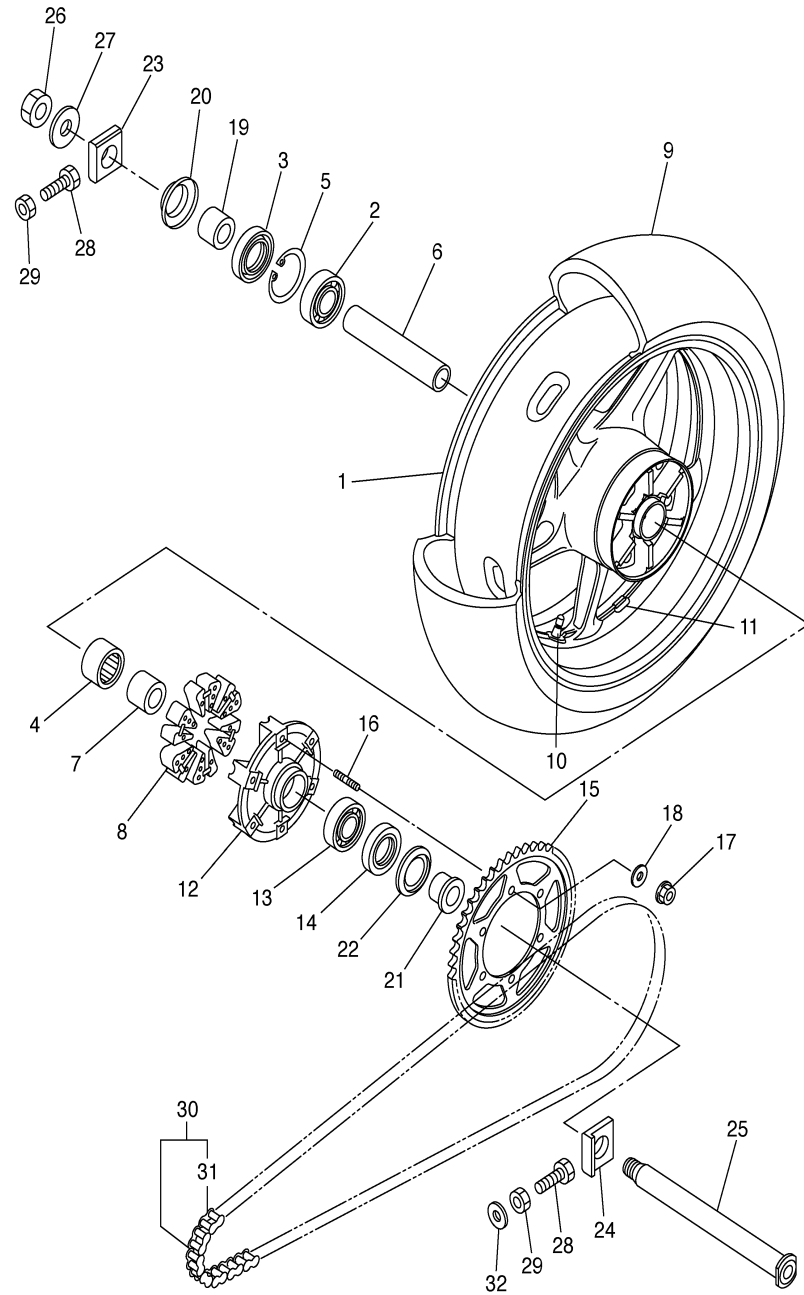

REAR WHEEL

Ref. No.	Part Number	Description	Qty	Remarks
28	90101-08766-00	BOLT	2	
29	95307-08600-00	NUT	2	
30	94582-10116-00	CHAIN (DID50VA8-116L)	1	
31	94682-05031-00	. JOINT, CHAIN (DID 50VA8-ZJ)	1	
32	90201-086P8-00	WASHER, PLATE	2	

CONTENTS

AIR INDUCTION SYSTEM	B6
CAMSHAFT CHAIN	A7
CLUTCH	C2-3
COWLING 1	E10-11
COWLING 2	E12 ,F1-2
CRANKCASE	B10
CRANKCASE COVER 1	B11-12
CRANKSHAFT PISTON	A4
CYLINDER	A3
CYLINDER HEAD	A2
ELECTRICAL 1	F10-11
ELECTRICAL 2	F12 ,G1
EXHAUST	B7-9
FENDER	C10-11
FLASHER LIGHT	F5
FRAME	C8-9
FRONT BRAKE CALIPER	E1
FRONT FORK	D6-7
FRONT MASTER CYLINDER	E6
FRONT WHEEL	D12
FUEL TANK	D8-10
GENERATOR	F3
HANDLE SWITCH LEVER	F9
HEADLIGHT	F7
INTAKE	B2-3
INTAKE 2	B4-5
METER	F6
OIL CLEANER	B1
OIL PUMP	A12
RADIATOR HOSE	A10-11
REAR ARM	D2-3
REAR BRAKE CALIPER	E4
REAR MASTER CYLINDER	E9
REAR SUSPENSION	D4
REAR WHEEL	E2-3
SEAT	D11
SHIFT CAM FORK	C6
SHIFT SHAFT	C7
SIDE COVER	C12 ,D1
STAND FOOTREST	E7-8
STARTER	C1
STARTING MOTOR	F4
STEERING	D5
STEERING HANDLE CABLE	E5
TAILLIGHT	F8
TRANSMISSION	C4-5
VALVE	A5-6
WATER PUMP	A8-9

5VY1332-C320