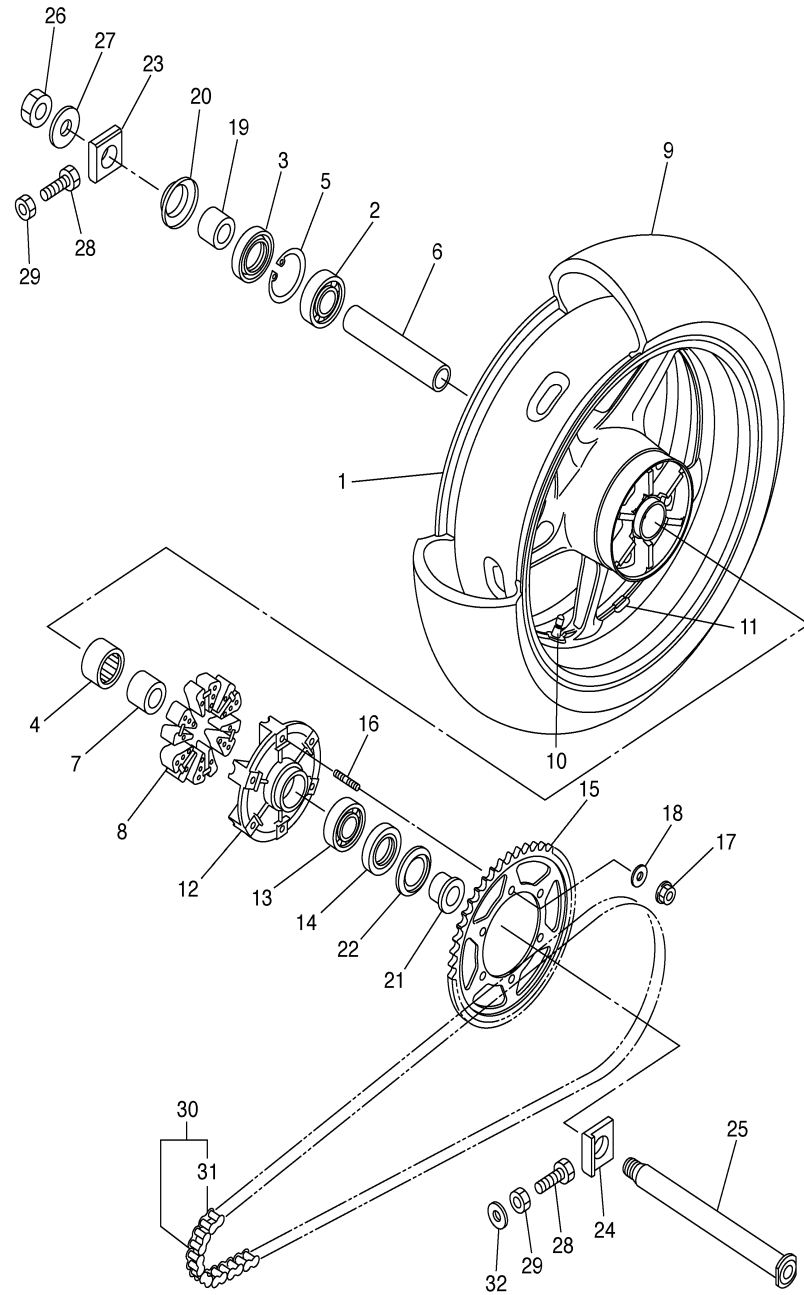

CONTENTS

AIR INDUCTION SYSTEM	B6
CAMSHAFT CHAIN	A7
CLUTCH	C2-3
COWLING 1	E10-11
COWLING 2	E12 ,F1-2
CRANKCASE	B10
CRANKCASE COVER 1	B11-12
CRANKSHAFT PISTON	A4
CYLINDER	A3
CYLINDER HEAD	A2
ELECTRICAL 1	F10-11
ELECTRICAL 2	F12 ,G1
EXHAUST	B7-9
FENDER	C10-11
FLASHER LIGHT	F5
FRAME	C8-9
FRONT BRAKE CALIPER	E1
FRONT FORK	D6-7
FRONT MASTER CYLINDER	E6
FRONT WHEEL	D12
FUEL TANK	D8-10
GENERATOR	F3
HANDLE SWITCH LEVER	F9
HEADLIGHT	F7
INTAKE	B2-3
INTAKE 2	B4-5
METER	F6
OIL CLEANER	B1
OIL PUMP	A12
RADIATOR HOSE	A10-11
REAR ARM	D2-3
REAR BRAKE CALIPER	E4
REAR MASTER CYLINDER	E9
REAR SUSPENSION	D4
REAR WHEEL	E2-3
SEAT	D11
SHIFT CAM FORK	C6
SHIFT SHAFT	C7
SIDE COVER	C12 ,D1
STAND FOOTREST	E7-8
STARTER	C1
STARTING MOTOR	F4
STEERING	D5
STEERING HANDLE CABLE	E5
TAILLIGHT	F8
TRANSMISSION	C4-5
VALVE	A5-6
WATER PUMP	A8-9

5VY1332-C320

CONTINUED ON NEXT FRAME ►