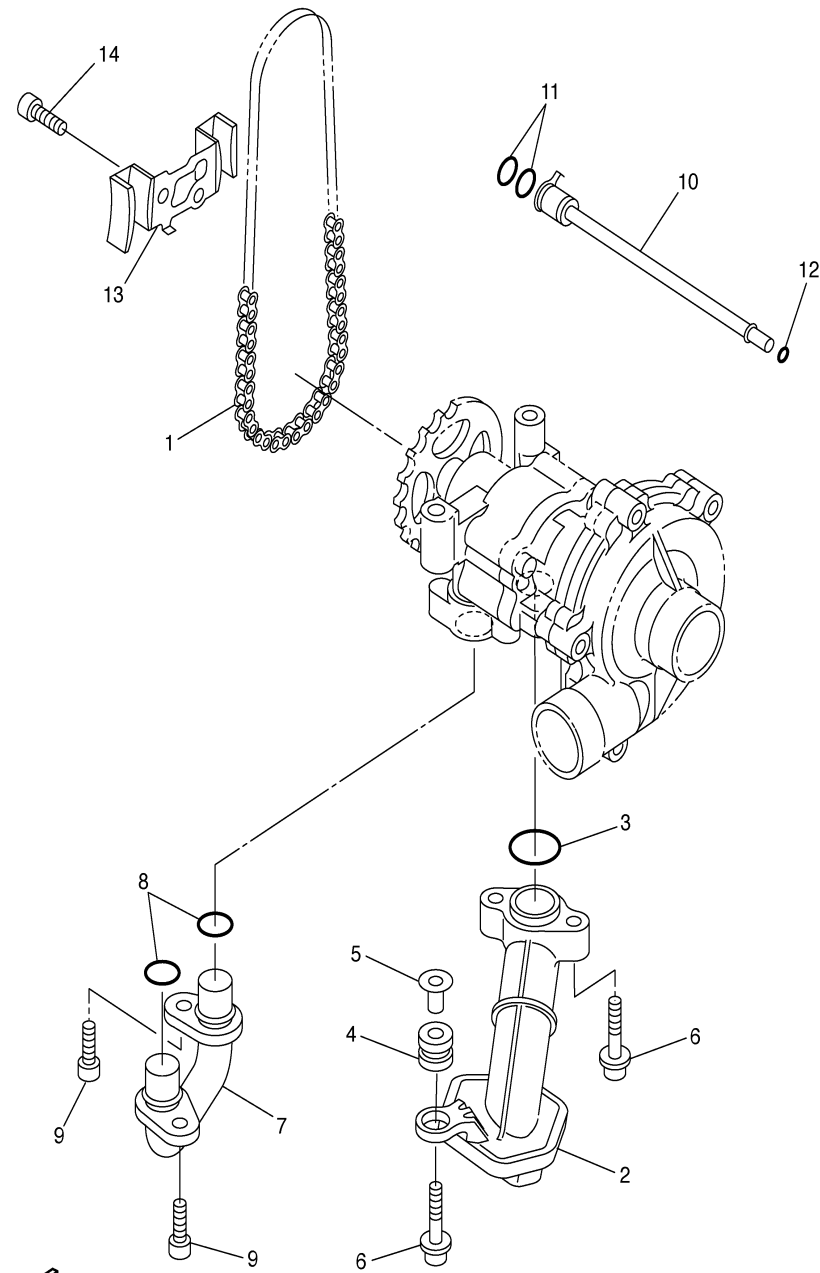

OIL PUMP

Ref. No.	Part Number	Description	Qty	Remarks
1	94580-25078-00	CHAIN (DID25 78LE)	1	
2	5VY-13410-00-00	STRAINER HOUSING ASSY ...	1	
3	93210-22298-00	O-RING	1	
4	90480-13010-00	GROMMET	1	
5	5VY-13117-00-00	COLLAR, DISTANCE	1	
6	90110-06060-00	BOLT, HEXAGON SOCKET HEAD	3	
7	5VY-13416-00-00	PIPE, OIL 1	1	
8	93210-14003-00	O-RING	2	
9	90110-06041-00	BOLT, HEXAGON SOCKET HEAD	2	
10	5VY-1316E-00-00	PIPE, DELIVERY 5	1	
11	93210-09165-00	O-RING	2	
12	93210-06667-00	O-RING	1	
13	5VY-13898-00-00	HOLDER	1	
14	90110-06018-00	BOLT, HEXAGON SOCKET HEAD	2	

CONTENTS

AIR INDUCTION SYSTEM	B6
CAMSHAFT CHAIN	A7
CLUTCH	C2-3
COWLING 1	E10-11
COWLING 2	E12 ,F1-2
CRANKCASE	B10
CRANKCASE COVER 1	B11-12
CRANKSHAFT PISTON	A4
CYLINDER	A3
CYLINDER HEAD	A2
ELECTRICAL 1	F10-11
ELECTRICAL 2	F12 ,G1
EXHAUST	B7-9
FENDER	C10-11
FLASHER LIGHT	F5
FRAME	C8-9
FRONT BRAKE CALIPER	E1
FRONT FORK	D6-7
FRONT MASTER CYLINDER	E6
FRONT WHEEL	D12
FUEL TANK	D8-10
GENERATOR	F3
HANDLE SWITCH LEVER	F9
HEADLIGHT	F7
INTAKE	B2-3
INTAKE 2	B4-5
METER	F6
OIL CLEANER	B1
OIL PUMP	A12
RADIATOR HOSE	A10-11
REAR ARM	D2-3
REAR BRAKE CALIPER	E4
REAR MASTER CYLINDER	E9
REAR SUSPENSION	D4
REAR WHEEL	E2-3
SEAT	D11
SHIFT CAM FORK	C6
SHIFT SHAFT	C7
SIDE COVER	C12 ,D1
STAND FOOTREST	E7-8
STARTER	C1
STARTING MOTOR	F4
STEERING	D5
STEERING HANDLE CABLE	E5
TAILLIGHT	F8
TRANSMISSION	C4-5
VALVE	A5-6
WATER PUMP	A8-9

5VY1300-C080