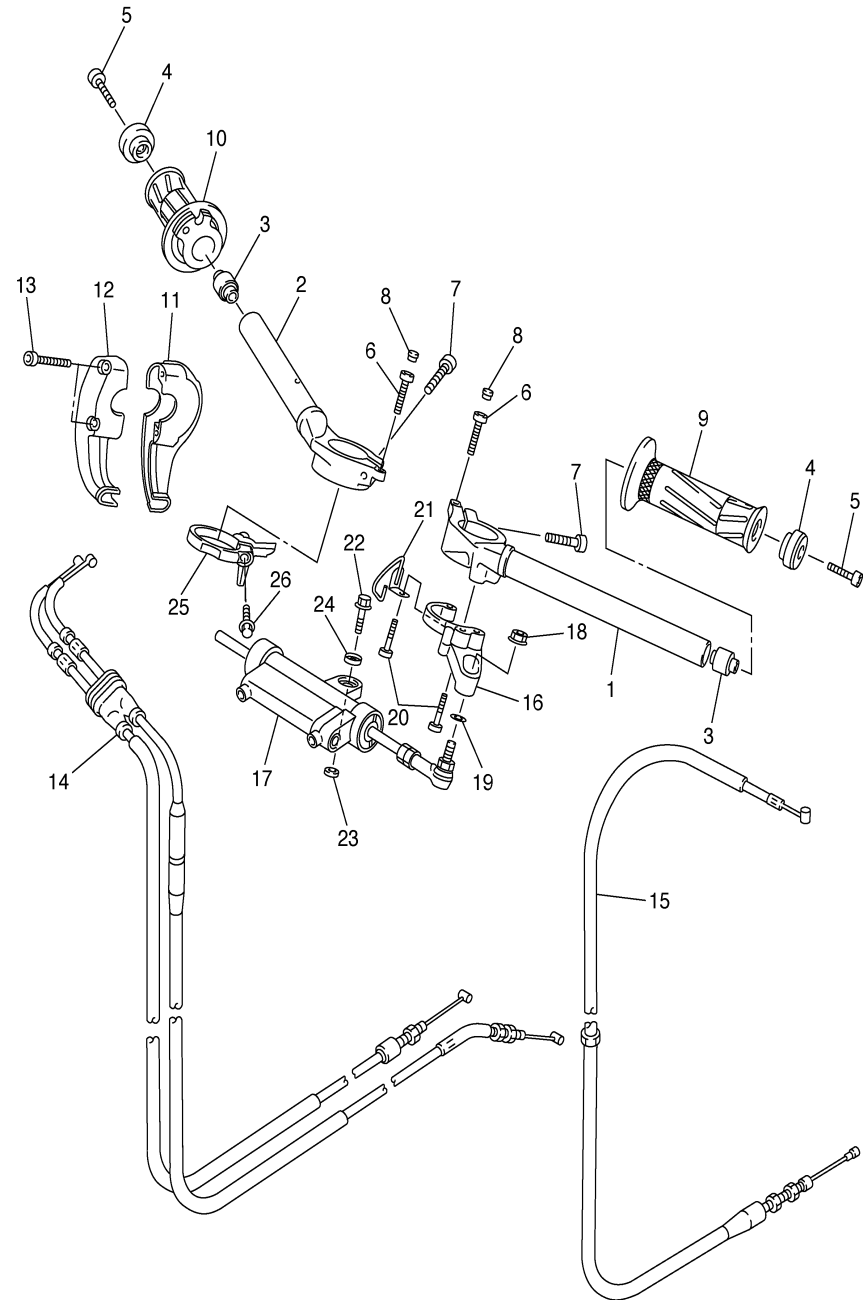

STEERING HANDLE CABLE

Ref. No.	Part Number	Description	Qty	Remarks
1	5VY-26121-00-00	HANDLEBAR (LEFT)	1	
2	5VY-26122-00-00	HANDLEBAR (RIGHT)	1	
3	4XV-23434-00-00	HOLDER, DAMPER	2	
4	5PW-26246-00-00	END, GRIP	2	
5	91317-06025-00	BOLT	2	
6	91317-06025-00	BOLT	2	
7	91314-08030-00	BOLT	2	
8	2H9-23469-00-00	CAP, BOLT	2	
9	4YR-26241-01-00	GRIP (LEFT)	1	
10	4YR-26240-01-00	GRIP ASSY	1	
11	5VY-26281-00-00	CAP, GRIP UPPER	1	
12	3XW-26282-01-00	CAP, GRIP LOWER	1	
13	90110-05018-00	BOLT, HEXAGON SOCKET HEAD	2	
14	5VY-26302-00-00	THROTTLE CABLE ASSY	1	
15	5VY-26335-00-00	CABLE, CLUTCH	1	
16	5VY-23495-00-00	STAY, DAMPER	1	
17	5VY-23490-00-00	HANDLEBAR SHIMMY DAMPER ASSY	1	
18	95607-08200-00	NUT, SELF-LOCKING	1	
19	90201-08M09-00	WASHER, PLATE	1	
20	90110-06181-00	BOLT, HEXAGON SOCKET HEAD	3	
21	5VY-23389-00-00	GUIDE, CABLE	1	
22	95807-08030-00	BOLT, FLANGE	1	
23	90201-08676-00	WASHER, PLATE	1	
24	5VY-26398-00-00	WASHER	1	
25	5VY-2631E-00-00	WIRE GUIDE ASSY., 1	1	
26	90110-05014-00	BOLT, HEXAGON SOCKET HEAD	1	

CONTENTS

AIR INDUCTION SYSTEM	B6
CAMSHAFT CHAIN	A7
CLUTCH	C2-3
COWLING 1	E10-11
COWLING 2	E12 ,F1-2
CRANKCASE	B10
CRANKCASE COVER 1	B11-12
CRANKSHAFT PISTON	A4
CYLINDER	A3
CYLINDER HEAD	A2
ELECTRICAL 1	F10-11
ELECTRICAL 2	F12 ,G1
EXHAUST	B7-9
FENDER	C10-11
FLASHER LIGHT	F5
FRAME	C8-9
FRONT BRAKE CALIPER	E1
FRONT FORK	D6-7
FRONT MASTER CYLINDER	E6
FRONT WHEEL	D12
FUEL TANK	D8-10
GENERATOR	F3
HANDLE SWITCH LEVER	F9
HEADLIGHT	F7
INTAKE	B2-3
INTAKE 2	B4-5
METER	F6
OIL CLEANER	B1
OIL PUMP	A12
RADIATOR HOSE	A10-11
REAR ARM	D2-3
REAR BRAKE CALIPER	E4
REAR MASTER CYLINDER	E9
REAR SUSPENSION	D4
REAR WHEEL	E2-3
SEAT	D11
SHIFT CAM FORK	C6
SHIFT SHAFT	C7
SIDE COVER	C12 ,D1
STAND FOOTREST	E7-8
STARTER	C1
STARTING MOTOR	F4
STEERING	D5
STEERING HANDLE CABLE	E5
TAILLIGHT	F8
TRANSMISSION	C4-5
VALVE	A5-6
WATER PUMP	A8-9

5VY1300-C340