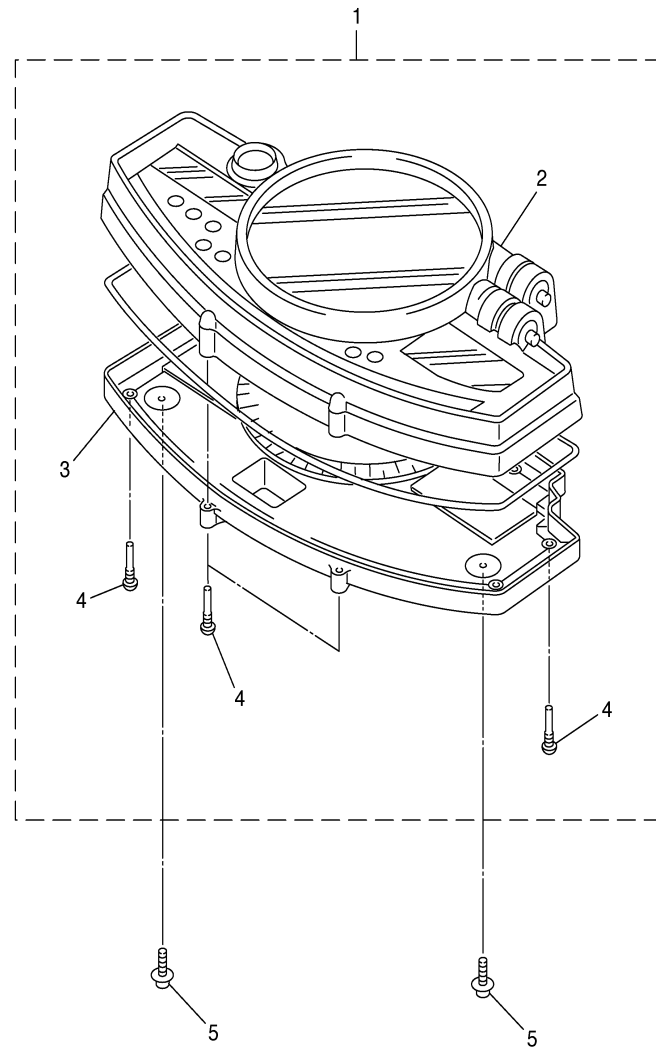

METER

Ref. No.	Part Number	Description	Qty	Remarks
1	5VY-83500-20-00	SPEEDOMETER ASSY (MPH)	1	
2	5VY-8353E-00-00	..CASE, METER UPPER	1	
3	5VY-83572-00-00	..CASE, SPEEDOMETER LOWER	1	
4	5PW-8352S-00-00	..SCREW, PANEL FTTING	11	
5	90160-05006-00	SCREW, ROUND TAPPING	3	

CONTENTS

AIR INDUCTION SYSTEM	B6
CAMSHAFT CHAIN	A7
CLUTCH	C2-3
COWLING 1	E10-11
COWLING 2	E12 ,F1-2
CRANKCASE	B10
CRANKCASE COVER 1	B11-12
CRANKSHAFT PISTON	A4
CYLINDER	A3
CYLINDER HEAD	A2
ELECTRICAL 1	F10-11
ELECTRICAL 2	F12 ,G1
EXHAUST	B7-9
FENDER	C10-11
FLASHER LIGHT	F5
FRAME	C8-9
FRONT BRAKE CALIPER	E1
FRONT FORK	D6-7
FRONT MASTER CYLINDER	E6
FRONT WHEEL	D12
FUEL TANK	D8-10
GENERATOR	F3
HANDLE SWITCH LEVER	F9
HEADLIGHT	F7
INTAKE	B2-3
INTAKE 2	B4-5
METER	F6
OIL CLEANER	B1
OIL PUMP	A12
RADIATOR HOSE	A10-11
REAR ARM	D2-3
REAR BRAKE CALIPER	E4
REAR MASTER CYLINDER	E9
REAR SUSPENSION	D4
REAR WHEEL	E2-3
SEAT	D11
SHIFT CAM FORK	C6
SHIFT SHAFT	C7
SIDE COVER	C12 ,D1
STAND FOOTREST	E7-8
STARTER	C1
STARTING MOTOR	F4
STEERING	D5
STEERING HANDLE CABLE	E5
TAILLIGHT	F8
TRANSMISSION	C4-5
VALVE	A5-6
WATER PUMP	A8-9

5VY1300-C430