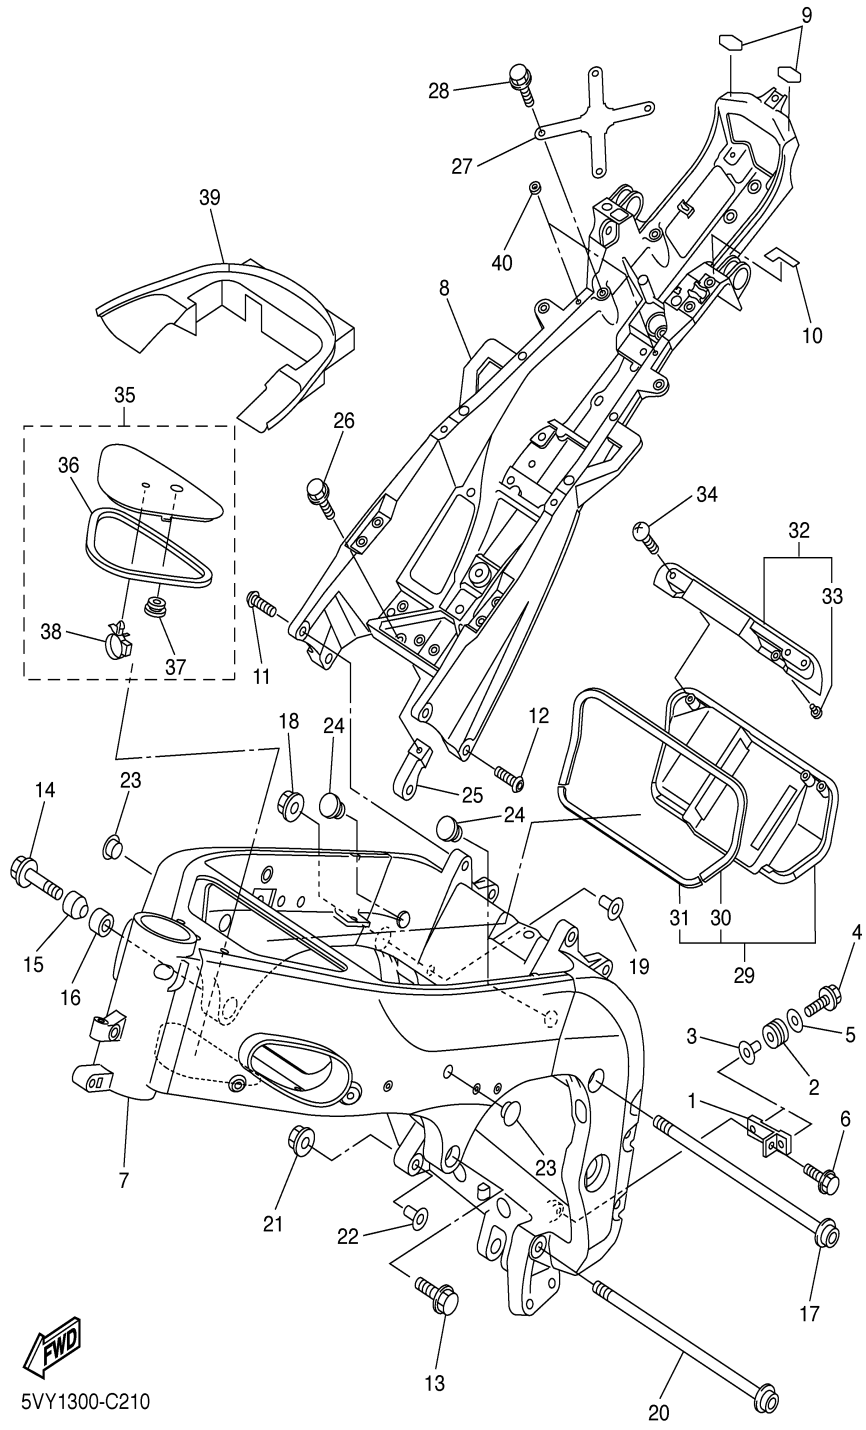

FRAME

5VY1300-C210

Ref. No.	Part Number	Description	Qty	Remarks
1	5VY-2116J-00-00	BRACKET 7	1	
2	90480-14005-00	GROMMET	2	
3	90387-063E6-00	COLLAR	2	
4	95027-06020-00	BOLT, FLANGE	2	
5	90201-06M31-00	WASHER, PLATE	2	
6	95024-06012-00	BOLT, FLANGE	1	
7	5VY-21110-00-00	FRAME COMP.	1	UR 49
	5VY-21110-10-00	FRAME COMP.	1	UR CA
8	5VY-21190-00-00	REAR FRAME COMP.	1	
9	5VY-21268-00-00	SEAL	2	
10	5VY-21269-00-00	SEAL	1	
11	90149-10015-00	SCREW	2	
12	90149-10017-00	SCREW	2	
13	95024-10040-00	BOLT, FLANGE	1	
14	95024-10045-00	BOLT, FLANGE	1	
15	5VY-21414-00-00	BOSS, ENGINE MOUNT	1	
16	5VY-21424-00-00	BOSS, ENGINE MOUNT	1	
17	90110-10005-00	BOLT, HEXAGON SOCKET HEAD	1	
18	90179-10696-00	NUT	1	
19	5EB-21495-00-00	BOLT, ENGINE ADJUSTING ..	1	
20	90110-10005-00	BOLT, HEXAGON SOCKET HEAD	1	
21	90179-10696-00	NUT	1	
22	5EB-21495-00-00	BOLT, ENGINE ADJUSTING ..	1	
23	90338-15004-00	PLUG	2	
24	90338-23004-00	PLUG	2	
25	5VY-21435-00-00	BRACKET, MUFFLER 1	1	
26	90109-06056-00	BOLT	1	
27	5VY-21131-00-00	BRACKET	1	
28	95827-06016-00	BOLT, FLANGE	4	

CONTENTS

AIR INDUCTION SYSTEM	B6
CAMSHAFT CHAIN	A7
CLUTCH	C2-3
COWLING 1	E10-11
COWLING 2	E12 ,F1-2
CRANKCASE	B10
CRANKCASE COVER 1	B11-12
CRANKSHAFT PISTON	A4
CYLINDER	A3
CYLINDER HEAD	A2
ELECTRICAL 1	F10-11
ELECTRICAL 2	F12 ,G1
EXHAUST	B7-9
FENDER	C10-11
FLASHER LIGHT	F5
FRAME	C8-9
FRONT BRAKE CALIPER	E1
FRONT FORK	D6-7
FRONT MASTER CYLINDER	E6
FRONT WHEEL	D12
FUEL TANK	D8-10
GENERATOR	F3
HANDLE SWITCH LEVER	F9
HEADLIGHT	F7
INTAKE	B2-3
INTAKE 2	B4-5
METER	F6
OIL CLEANER	B1
OIL PUMP	A12
RADIATOR HOSE	A10-11
REAR ARM	D2-3
REAR BRAKE CALIPER	E4
REAR MASTER CYLINDER	E9
REAR SUSPENSION	D4
REAR WHEEL	E2-3
SEAT	D11
SHIFT CAM FORK	C6
SHIFT SHAFT	C7
SIDE COVER	C12 ,D1
STAND FOOTREST	E7-8
STARTER	C1
STARTING MOTOR	F4
STEERING	D5
STEERING HANDLE CABLE	E5
TAILLIGHT	F8
TRANSMISSION	C4-5
VALVE	A5-6
WATER PUMP	A8-9

CONTINUED ON NEXT FRAME ►