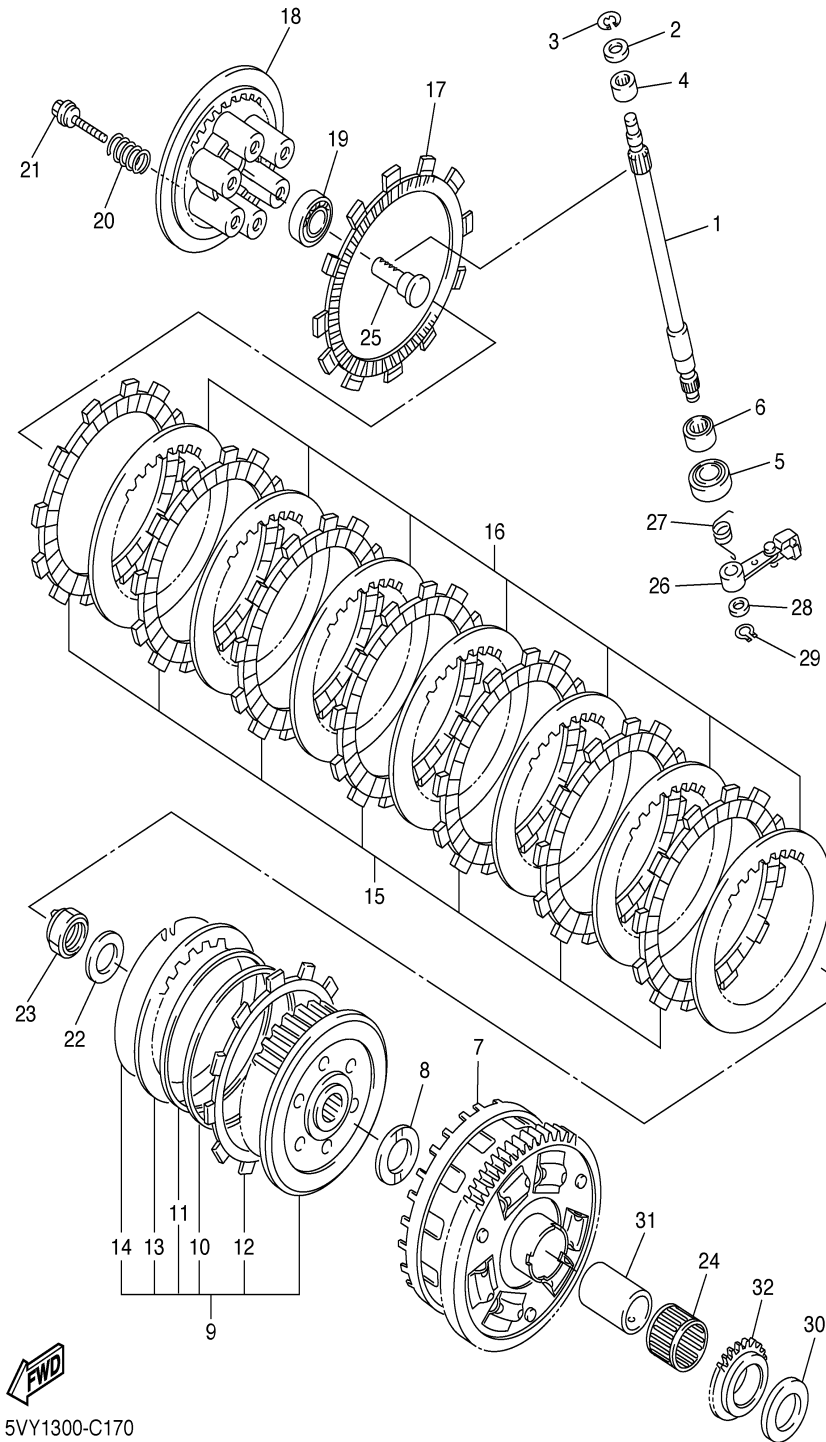

CLUTCH

Ref. No.	Part Number	Description	Qty	Remarks
30	5VY-16164-00-00	PLATE, THRUST 2	1	
31	5VY-16181-00-00	SPACER 1	1	
32	5VY-13354-00-00	SPROCKET, DRIVE	1	

CONTENTS

AIR INDUCTION SYSTEM	B6
CAMSHAFT CHAIN	A7
CLUTCH	C2-3
COWLING 1	E10-11
COWLING 2	E12 ,F1-2
CRANKCASE	B10
CRANKCASE COVER 1	B11-12
CRANKSHAFT PISTON	A4
CYLINDER	A3
CYLINDER HEAD	A2
ELECTRICAL 1	F10-11
ELECTRICAL 2	F12 ,G1
EXHAUST	B7-9
FENDER	C10-11
FLASHER LIGHT	F5
FRAME	C8-9
FRONT BRAKE CALIPER	E1
FRONT FORK	D6-7
FRONT MASTER CYLINDER	E6
FRONT WHEEL	D12
FUEL TANK	D8-10
GENERATOR	F3
HANDLE SWITCH LEVER	F9
HEADLIGHT	F7
INTAKE	B2-3
INTAKE 2	B4-5
METER	F6
OIL CLEANER	B1
OIL PUMP	A12
RADIATOR HOSE	A10-11
REAR ARM	D2-3
REAR BRAKE CALIPER	E4
REAR MASTER CYLINDER	E9
REAR SUSPENSION	D4
REAR WHEEL	E2-3
SEAT	D11
SHIFT CAM FORK	C6
SHIFT SHAFT	C7
SIDE COVER	C12 ,D1
STAND FOOTREST	E7-8
STARTER	C1
STARTING MOTOR	F4
STEERING	D5
STEERING HANDLE CABLE	E5
TAILLIGHT	F8
TRANSMISSION	C4-5
VALVE	A5-6
WATER PUMP	A8-9