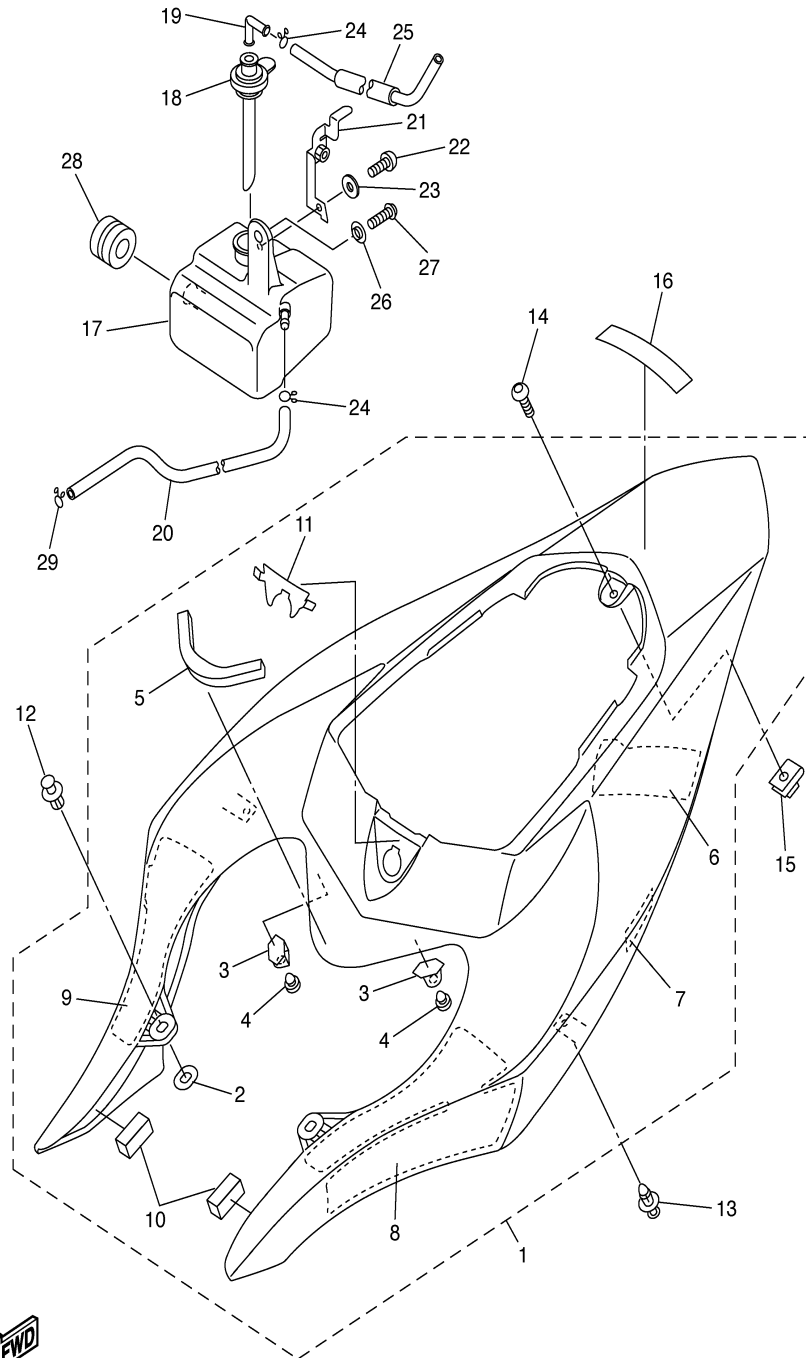

5VY1300-C230

CONTINUED ON NEXT FRAME ►

SIDE COVER

Ref. No.	Part Number	Description	Qty	Remarks
27	92017-06012-00	BOLT, BUTTON HEAD	1	
28	90480-20001-00	GROMMET	1	
29	90467-08075-00	CLIP	1	

CONTENTS

AIR INDUCTION SYSTEM	B6
CAMSHAFT CHAIN	A7
CLUTCH	C2-3
COWLING 1	E10-11
COWLING 2	E12 ,F1-2
CRANKCASE	B10
CRANKCASE COVER 1	B11-12
CRANKSHAFT PISTON	A4
CYLINDER	A3
CYLINDER HEAD	A2
ELECTRICAL 1	F10-11
ELECTRICAL 2	F12 ,G1
EXHAUST	B7-9
FENDER	C10-11
FLASHER LIGHT	F5
FRAME	C8-9
FRONT BRAKE CALIPER	E1
FRONT FORK	D6-7
FRONT MASTER CYLINDER	E6
FRONT WHEEL	D12
FUEL TANK	D8-10
GENERATOR	F3
HANDLE SWITCH LEVER	F9
HEADLIGHT	F7
INTAKE	B2-3
INTAKE 2	B4-5
METER	F6
OIL CLEANER	B1
OIL PUMP	A12
RADIATOR HOSE	A10-11
REAR ARM	D2-3
REAR BRAKE CALIPER	E4
REAR MASTER CYLINDER	E9
REAR SUSPENSION	D4
REAR WHEEL	E2-3
SEAT	D11
SHIFT CAM FORK	C6
SHIFT SHAFT	C7
SIDE COVER	C12 ,D1
STAND FOOTREST	E7-8
STARTER	C1
STARTING MOTOR	F4
STEERING	D5
STEERING HANDLE CABLE	E5
TAILLIGHT	F8
TRANSMISSION	C4-5
VALVE	A5-6
WATER PUMP	A8-9