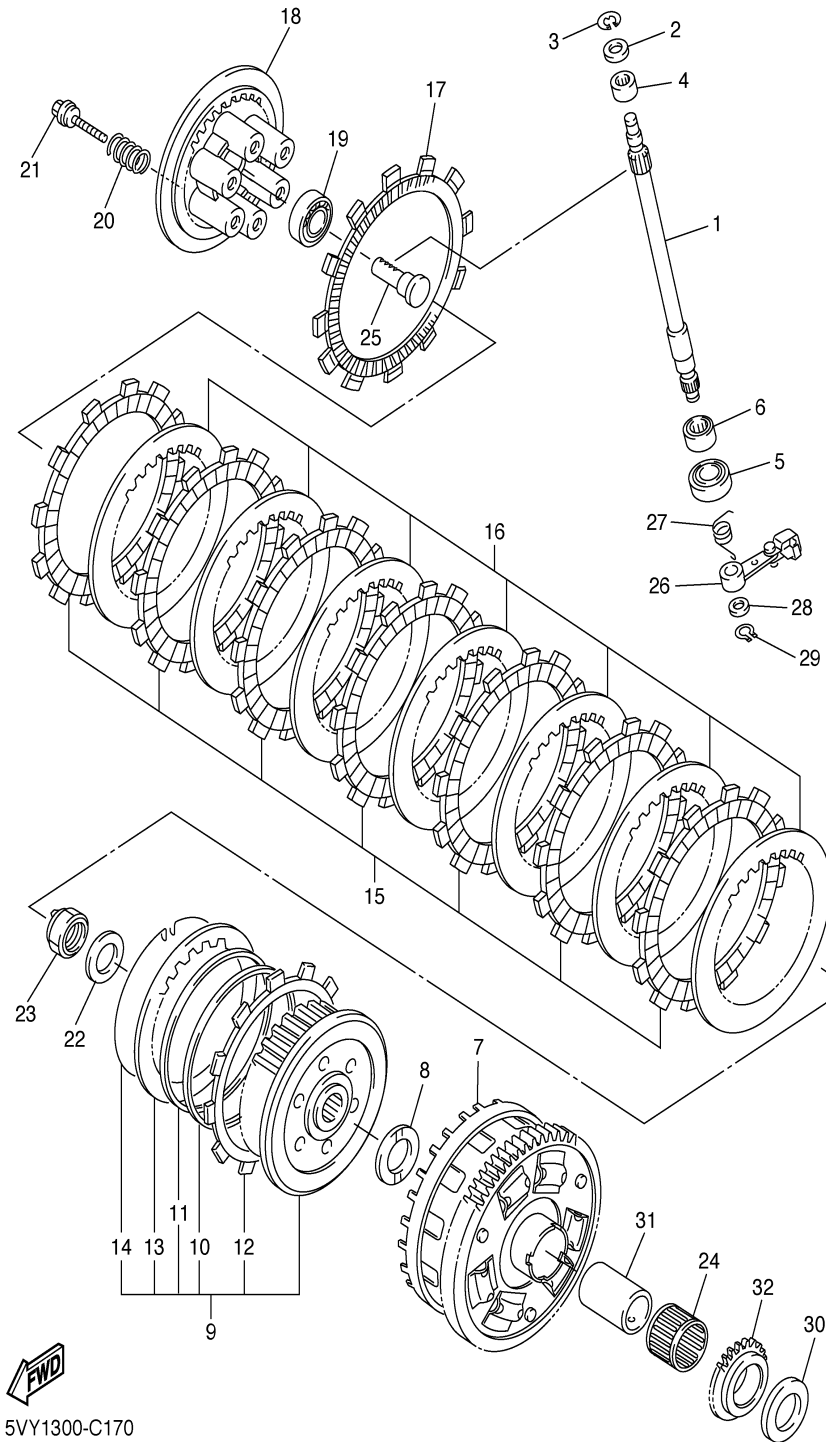

CONTENTS	
AIR INDUCTION SYSTEM	B6
CAMSHAFT CHAIN	A7
CLUTCH	C2-3
COWLING 1	E10-11
COWLING 2	E12 ,F1-2
CRANKCASE	B10
CRANKCASE COVER 1	B11-12
CRANKSHAFT PISTON	A4
CYLINDER	A3
CYLINDER HEAD	A2
ELECTRICAL 1	F10-11
ELECTRICAL 2	F12 ,G1
EXHAUST	B7-9
FENDER	C10-11
FLASHER LIGHT	F5
FRAME	C8-9
FRONT BRAKE CALIPER	E1
FRONT FORK	D6-7
FRONT MASTER CYLINDER	E6
FRONT WHEEL	D12
FUEL TANK	D8-10
GENERATOR	F3
HANDLE SWITCH LEVER	F9
HEADLIGHT	F7
INTAKE	B2-3
INTAKE 2	B4-5
METER	F6
OIL CLEANER	B1
OIL PUMP	A12
RADIATOR HOSE	A10-11
REAR ARM	D2-3
REAR BRAKE CALIPER	E4
REAR MASTER CYLINDER	E9
REAR SUSPENSION	D4
REAR WHEEL	E2-3
SEAT	D11
SHIFT CAM FORK	C6
SHIFT SHAFT	C7
SIDE COVER	C12 ,D1
STAND FOOTREST	E7-8
STARTER	C1
STARTING MOTOR	F4
STEERING	D5
STEERING HANDLE CABLE	E5
TAILLIGHT	F8
TRANSMISSION	C4-5
VALVE	A5-6
WATER PUMP	A8-9

5VY1300-C170

CONTINUED ON NEXT FRAME ►