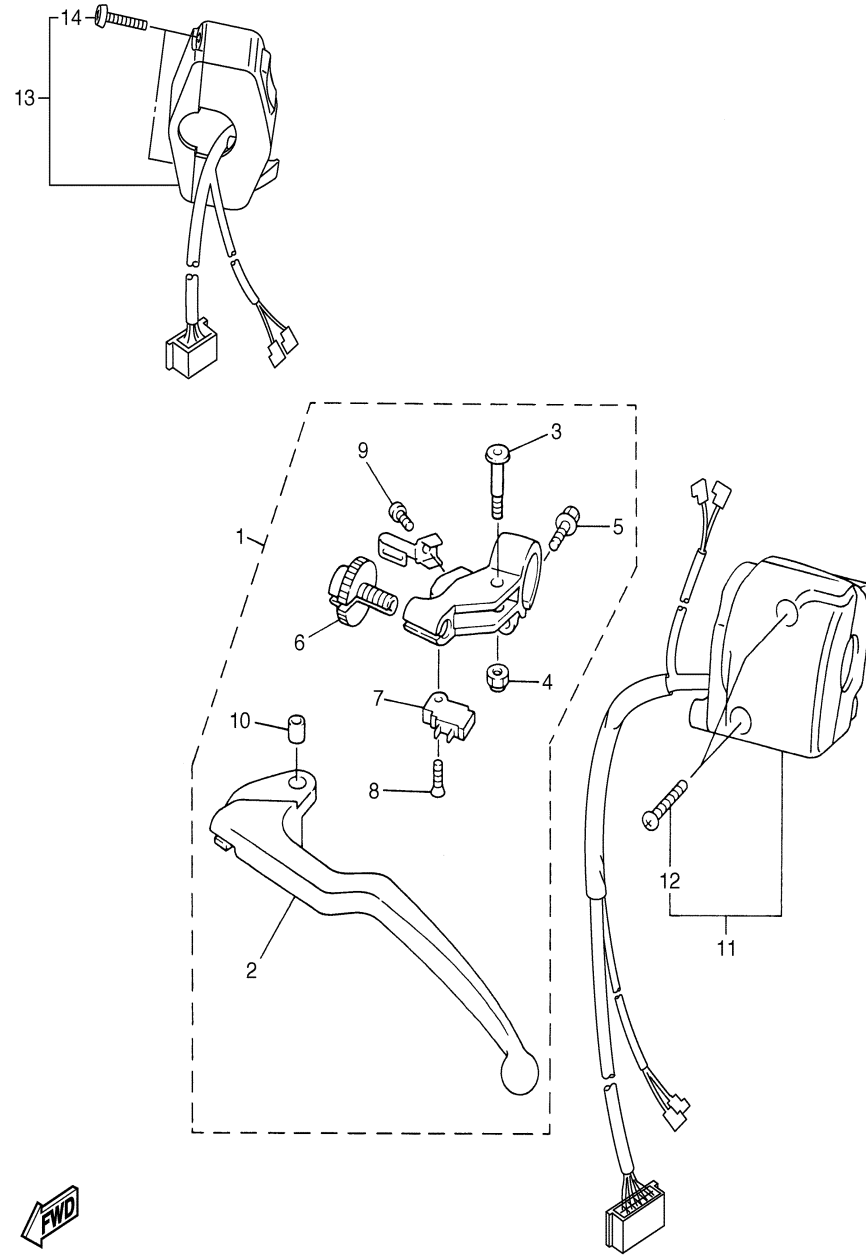

CONTENTS

AIR INDUCTION SYSTEM	B6
CAMSHAFT CHAIN	A7
CLUTCH	C2-3
COWLING 1	E10-11
COWLING 2	E12 ,F1-2
CRANKCASE	B10
CRANKCASE COVER 1	B11-12
CRANKSHAFT PISTON	A4
CYLINDER	A3
CYLINDER HEAD	A2
ELECTRICAL 1	F10-11
ELECTRICAL 2	F12 ,G1
EXHAUST	B7-9
FENDER	C10-11
FLASHER LIGHT	F5
FRAME	C8-9
FRONT BRAKE CALIPER	E1
FRONT FORK	D6-7
FRONT MASTER CYLINDER	E6
FRONT WHEEL	D12
FUEL TANK	D8-10
GENERATOR	F3
HANDLE SWITCH LEVER	F9
HEADLIGHT	F7
INTAKE	B2-3
INTAKE 2	B4-5
METER	F6
OIL CLEANER	B1
OIL PUMP	A12
RADIATOR HOSE	A10-11
REAR ARM	D2-3
REAR BRAKE CALIPER	E4
REAR MASTER CYLINDER	E9
REAR SUSPENSION	D4
REAR WHEEL	E2-3
SEAT	D11
SHIFT CAM FORK	C6
SHIFT SHAFT	C7
SIDE COVER	C12 ,D1
STAND FOOTREST	E7-8
STARTER	C1
STARTING MOTOR	F4
STEERING	D5
STEERING HANDLE CABLE	E5
TAILLIGHT	F8
TRANSMISSION	C4-5
VALVE	A5-6
WATER PUMP	A8-9

5VY4100-C460