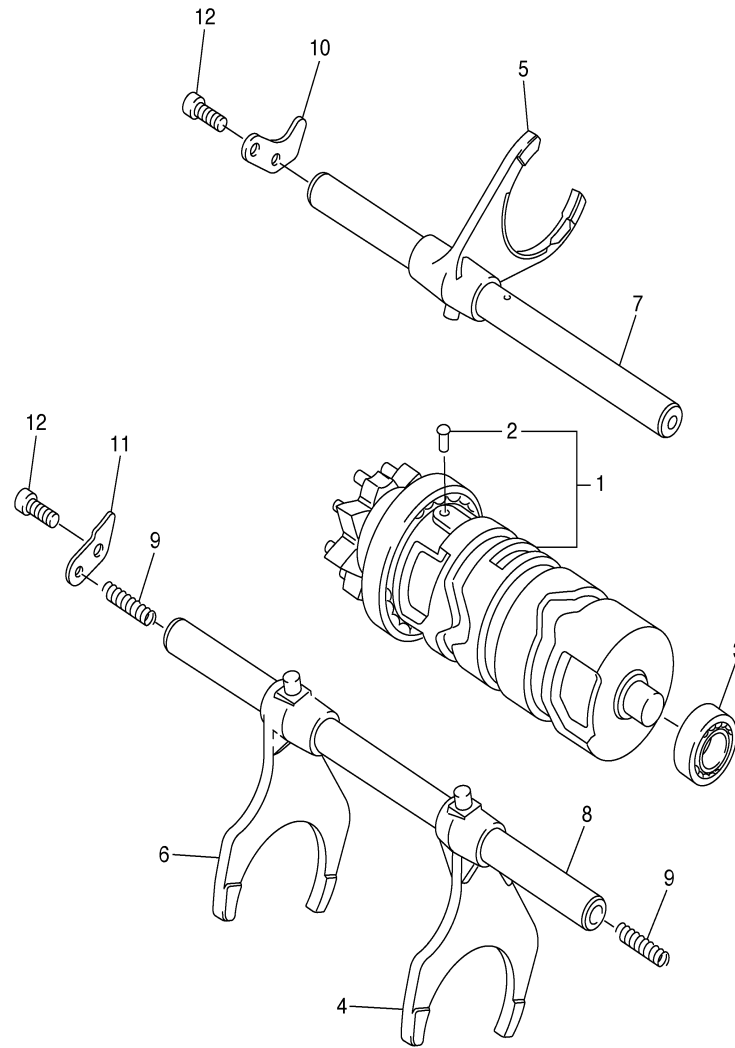

SHIFT CAM FORK

Ref. No.	Part Number	Description	Qty	Remarks
1	5VY-18540-00-00	SHIFT CAM ASSY	1	
2	136-18542-00-00	. .POINT, NEUTRAL	1	
3	93306-00106-00	BEARING	1	
4	5VY-18511-01-00	FORK, SHIFT 1	1	
5	5VY-18512-01-00	FORK, SHIFT 2	1	
6	5VY-18513-01-00	FORK, SHIFT 3	1	
7	5VY-18531-00-00	BAR, SHIFT FORK GUIDE 1 ...	1	
8	5VY-18535-00-00	BAR, SHIFT FORK GUIDE 2 ...	1	
9	90501-064L1-00	SPRING, COMPRESSION	2	
10	5VY-18536-00-00	STOPPER, SHIFT BAR	1	
11	5VY-18562-00-00	PLATE, STOPPER 2	1	
12	90110-06018-00	BOLT, HEXAGON SOCKET HEAD	2	

CONTENTS

AIR INDUCTION SYSTEM	B6
CAMSHAFT CHAIN	A7
CLUTCH	C2-3
COWLING 1	E10-11
COWLING 2	E12 ,F1-2
CRANKCASE	B10
CRANKCASE COVER 1	B11-12
CRANKSHAFT PISTON	A4
CYLINDER	A3
CYLINDER HEAD	A2
ELECTRICAL 1	F10-11
ELECTRICAL 2	F12 ,G1
EXHAUST	B7-9
FENDER	C10-11
FLASHER LIGHT	F5
FRAME	C8-9
FRONT BRAKE CALIPER	E1
FRONT FORK	D6-7
FRONT MASTER CYLINDER	E6
FRONT WHEEL	D12
FUEL TANK	D8-10
GENERATOR	F3
HANDLE SWITCH LEVER	F9
HEADLIGHT	F7
INTAKE	B2-3
INTAKE 2	B4-5
METER	F6
OIL CLEANER	B1
OIL PUMP	A12
RADIATOR HOSE	A10-11
REAR ARM	D2-3
REAR BRAKE CALIPER	E4
REAR MASTER CYLINDER	E9
REAR SUSPENSION	D4
REAR WHEEL	E2-3
SEAT	D11
SHIFT CAM FORK	C6
SHIFT SHAFT	C7
SIDE COVER	C12 ,D1
STAND FOOTREST	E7-8
STARTER	C1
STARTING MOTOR	F4
STEERING	D5
STEERING HANDLE CABLE	E5
TAILLIGHT	F8
TRANSMISSION	C4-5
VALVE	A5-6
WATER PUMP	A8-9

5VY1300-C190