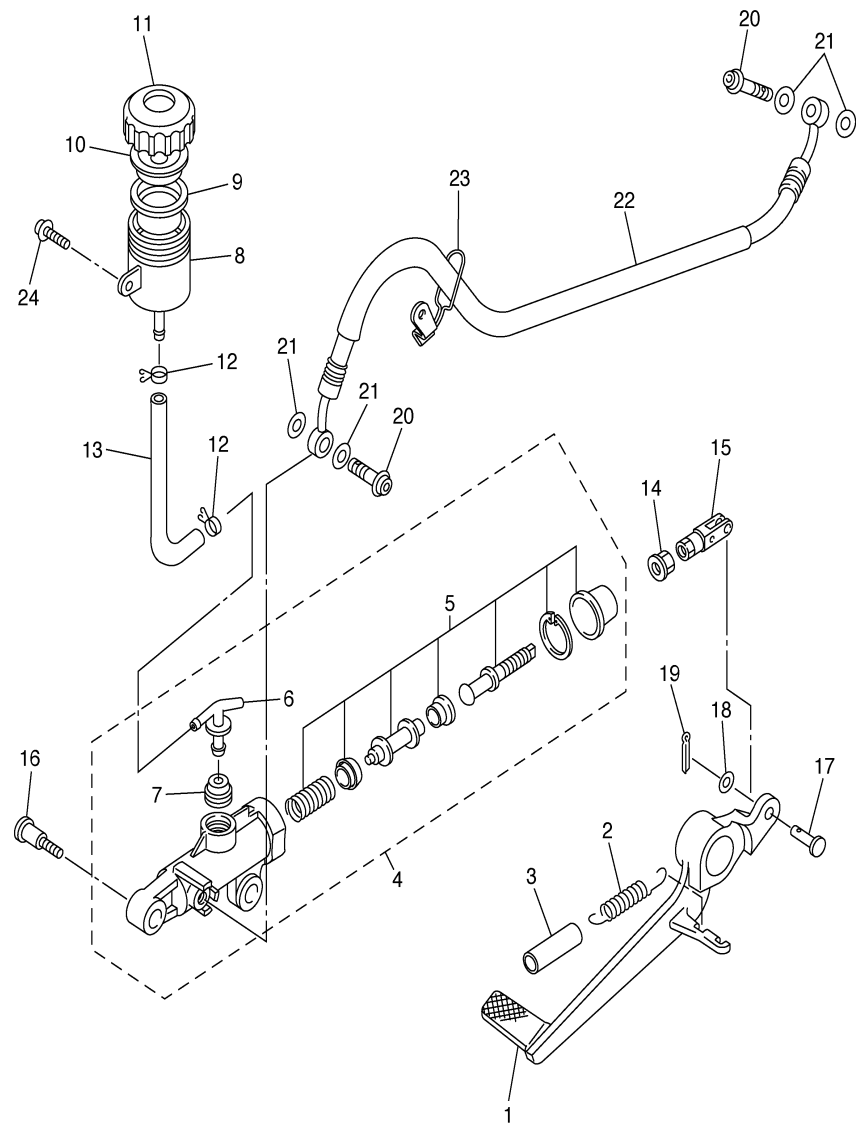

REAR MASTER CYLINDER

Ref. No.	Part Number	Description	Qty	Remarks
1	5VY-27211-00-00	PEDAL, BRAKE	1	
2	90506-20193-00	SPRING, TENSION	1	
3	90446-15386-00	HOSE	1	
4	5SL-2583V-00-00	REAR MASTER CYLINDER ASSY.	1	
5	5SL-W0042-50-00	..CYLINDER KIT, MASTER ...	1	
6	5SL-2582A-00-00	..JOINT	1	
7	4BP-2585F-00-00	..BUSH	1	
8	5SL-25894-00-00	TANK, RESERVOIR	1	
9	5SL-25854-00-00	DIAPHRAGM, RESERVOIR ...	1	
10	5SL-25855-00-00	BUSH, DIAPHRAGM	1	
11	5SL-25852-00-00	CAP, RESERVOIR	1	
12	90467-010A0-00	CLIP	2	
13	5VY-25895-00-00	HOSE, RESERVOIR	1	
14	95307-08700-00	NUT	1	
15	5SL-27222-00-00	JOINT	1	
16	90109-06013-00	BOLT	2	
17	91701-06018-00	PIN, CLEVIS	1	
18	92907-06200-00	WASHER	1	
19	91401-16012-00	PIN, COTTER	1	
20	90401-10172-00	BOLT, UNION	2	
21	90201-10118-00	WASHER, PLATE	4	
22	5VY-25874-00-00	HOSE, BRAKE	1	
23	5VY-25886-00-00	HOLDER, BRAKE HOSE	1	
24	90159-06056-00	SCREW, WITH WASHER	1	

CONTENTS

AIR INDUCTION SYSTEM	B6
CAMSHAFT CHAIN	A7
CLUTCH	C2-3
COWLING 1	E10-11
COWLING 2	E12 ,F1-2
CRANKCASE	B10
CRANKCASE COVER 1	B11-12
CRANKSHAFT PISTON	A4
CYLINDER	A3
CYLINDER HEAD	A2
ELECTRICAL 1	F10-11
ELECTRICAL 2	F12 ,G1
EXHAUST	B7-9
FENDER	C10-11
FLASHER LIGHT	F5
FRAME	C8-9
FRONT BRAKE CALIPER	E1
FRONT FORK	D6-7
FRONT MASTER CYLINDER	E6
FRONT WHEEL	D12
FUEL TANK	D8-10
GENERATOR	F3
HANDLE SWITCH LEVER	F9
HEADLIGHT	F7
INTAKE	B2-3
INTAKE 2	B4-5
METER	F6
OIL CLEANER	B1
OIL PUMP	A12
RADIATOR HOSE	A10-11
REAR ARM	D2-3
REAR BRAKE CALIPER	E4
REAR MASTER CYLINDER	E9
REAR SUSPENSION	D4
REAR WHEEL	E2-3
SEAT	D11
SHIFT CAM FORK	C6
SHIFT SHAFT	C7
SIDE COVER	C12 ,D1
STAND FOOTREST	E7-8
STARTER	C1
STARTING MOTOR	F4
STEERING	D5
STEERING HANDLE CABLE	E5
TAILLIGHT	F8
TRANSMISSION	C4-5
VALVE	A5-6
WATER PUMP	A8-9

5VY1300-C370