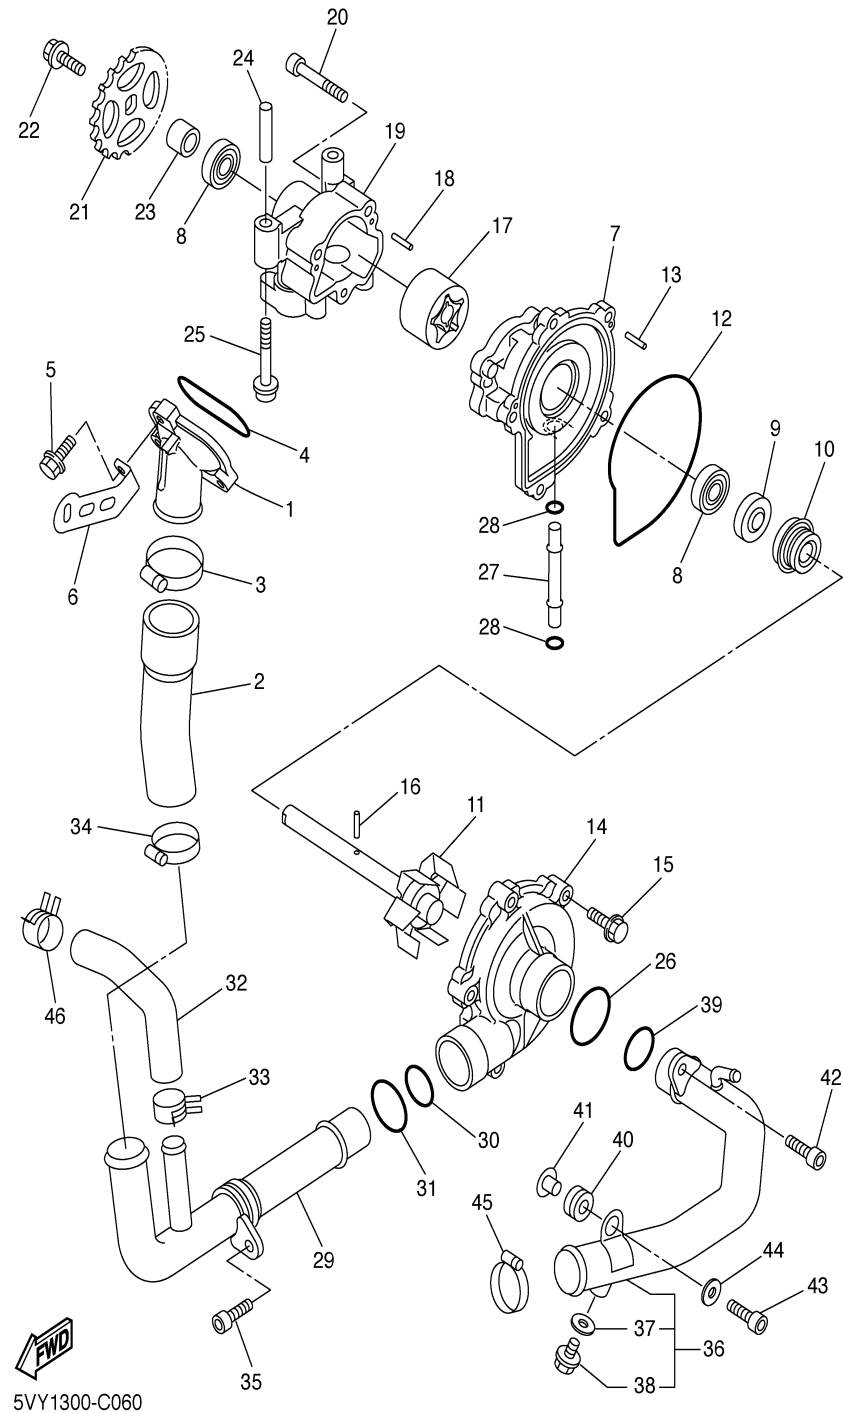

WATER PUMP

Ref. No.	Part Number	Description	Qty	Remarks
30	93210-235A1-00	O-RING	1	
31	93210-27370-00	O-RING	1	
32	5VY-12588-00-00	HOSE 5	1	
33	90467-200A0-00	CLIP	1	
34	90450-32001-00	HOSE CLAMP ASSY	1	
35	90110-06041-00	BOLT, HEXAGON SOCKET HEAD	1	
36	5VY-12484-00-00	PIPE 4	1	
37	90430-06014-00	GASKET	1	
38	90153-06029-00	SCREW, HEXAGON	1	
39	93210-235A1-00	O-RING	1	
40	90480-12010-00	GROMMET	1	
41	90387-06087-00	COLLAR	1	
42	90110-06041-00	BOLT, HEXAGON SOCKET HEAD	1	
43	90110-06019-00	BOLT, HEXAGON SOCKET HEAD	1	
44	90201-06055-00	WASHER, PLATE	1	
45	90450-32001-00	HOSE CLAMP ASSY	1	
46	90467-200A0-00	CLIP	1	

CONTENTS

AIR INDUCTION SYSTEM	B6
CAMSHAFT CHAIN	A7
CLUTCH	C2-3
COWLING 1	E10-11
COWLING 2	E12 ,F1-2
CRANKCASE	B10
CRANKCASE COVER 1	B11-12
CRANKSHAFT PISTON	A4
CYLINDER	A3
CYLINDER HEAD	A2
ELECTRICAL 1	F10-11
ELECTRICAL 2	F12 ,G1
EXHAUST	B7-9
FENDER	C10-11
FLASHER LIGHT	F5
FRAME	C8-9
FRONT BRAKE CALIPER	E1
FRONT FORK	D6-7
FRONT MASTER CYLINDER	E6
FRONT WHEEL	D12
FUEL TANK	D8-10
GENERATOR	F3
HANDLE SWITCH LEVER	F9
HEADLIGHT	F7
INTAKE	B2-3
INTAKE 2	B4-5
METER	F6
OIL CLEANER	B1
OIL PUMP	A12
RADIATOR HOSE	A10-11
REAR ARM	D2-3
REAR BRAKE CALIPER	E4
REAR MASTER CYLINDER	E9
REAR SUSPENSION	D4
REAR WHEEL	E2-3
SEAT	D11
SHIFT CAM FORK	C6
SHIFT SHAFT	C7
SIDE COVER	C12 ,D1
STAND FOOTREST	E7-8
STARTER	C1
STARTING MOTOR	F4
STEERING	D5
STEERING HANDLE CABLE	E5
TAILLIGHT	F8
TRANSMISSION	C4-5
VALVE	A5-6
WATER PUMP	A8-9