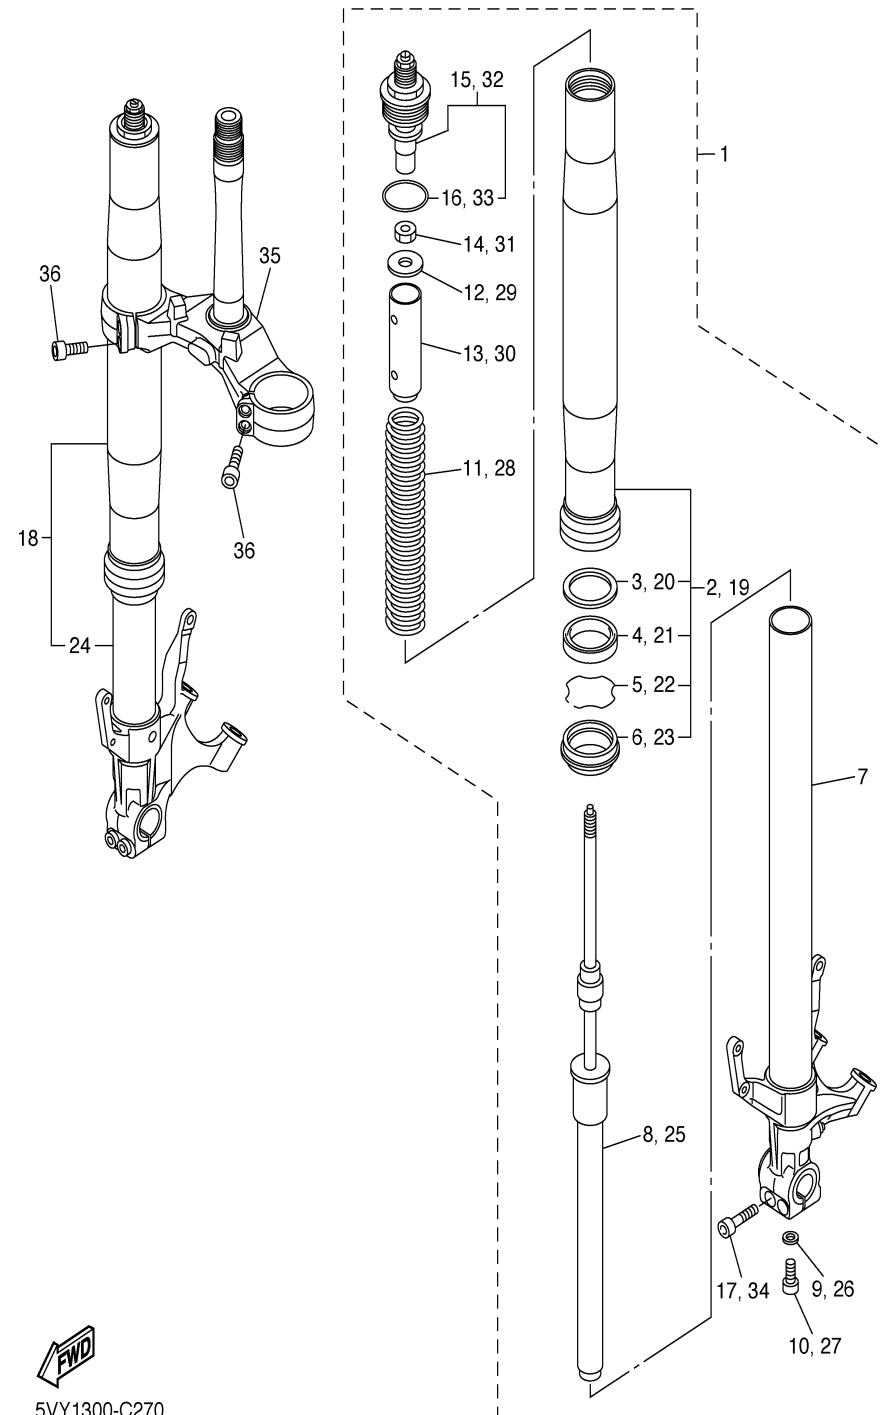

FRONT FORK

5VY1300-C270

Ref. No.	Part Number	Description	Qty	Remarks
28	5VY-23141-00-00	..SPRING, FRONT FORK	1	
29	5VY-12277-00-00	..WASHER	1	
30	5VY-23118-00-00	..SPACER	1	
31	3LC-23357-00-00	..NUT	1	
32	5VY-23111-00-00	..BOLT, CAP	1	
33	3XJ-23147-L0-00	...O-RING	1	
34	91314-08040-00	..BOLT	2	
35	5VY-23340-00-00	UNDER BRACKET COMP.	1	
36	91314-08030-00	BOLT	4	

CONTENTS

AIR INDUCTION SYSTEM	B6
CAMSHAFT CHAIN	A7
CLUTCH	C2-3
COWLING 1	E10-11
COWLING 2	E12 ,F1-2
CRANKCASE	B10
CRANKCASE COVER 1	B11-12
CRANKSHAFT PISTON	A4
CYLINDER	A3
CYLINDER HEAD	A2
ELECTRICAL 1	F10-11
ELECTRICAL 2	F12 ,G1
EXHAUST	B7-9
FENDER	C10-11
FLASHER LIGHT	F5
FRAME	C8-9
FRONT BRAKE CALIPER	E1
FRONT FORK	D6-7
FRONT MASTER CYLINDER	E6
FRONT WHEEL	D12
FUEL TANK	D8-10
GENERATOR	F3
HANDLE SWITCH LEVER	F9
HEADLIGHT	F7
INTAKE	B2-3
INTAKE 2	B4-5
METER	F6
OIL CLEANER	B1
OIL PUMP	A12
RADIATOR HOSE	A10-11
REAR ARM	D2-3
REAR BRAKE CALIPER	E4
REAR MASTER CYLINDER	E9
REAR SUSPENSION	D4
REAR WHEEL	E2-3
SEAT	D11
SHIFT CAM FORK	C6
SHIFT SHAFT	C7
SIDE COVER	C12 ,D1
STAND FOOTREST	E7-8
STARTER	C1
STARTING MOTOR	F4
STEERING	D5
STEERING HANDLE CABLE	E5
TAILLIGHT	F8
TRANSMISSION	C4-5
VALVE	A5-6
WATER PUMP	A8-9