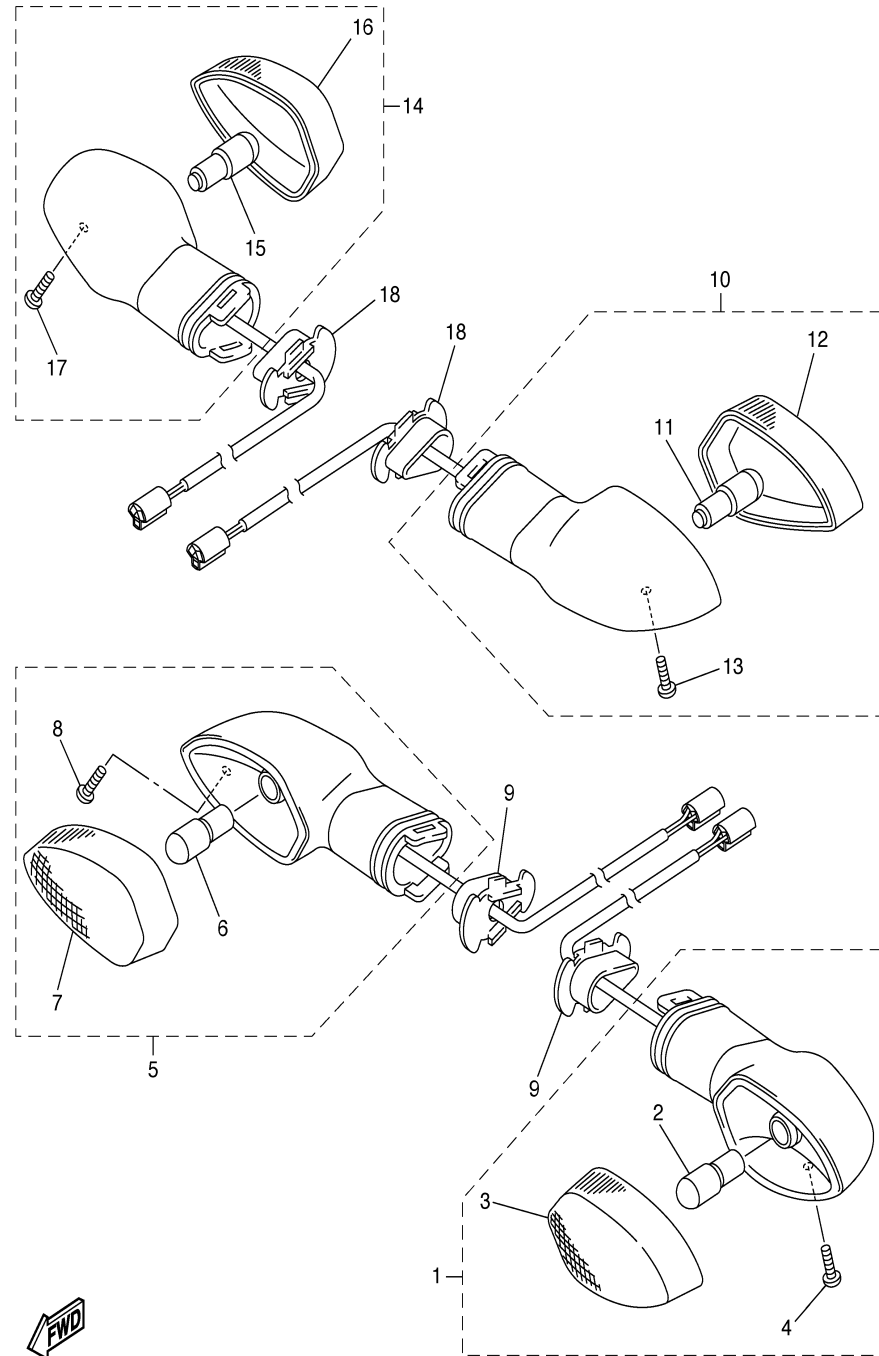

FLASHER LIGHT

5SL3100-B410

Ref. No.	Part Number	Description	Qty	Remarks
1	5PW-83310-10-00	FRONT FLASHER LIGHT ASSY 1	1	
2	5GJ-83331-00-00	. . BULB, FLASHER (12V-21/5W T20)	1	
3	5PW-8333A-10-00	. .LENS COMP	1	
4	97706-04012-00	. .SCREW, TAPPING	1	
5	5PW-83320-10-00	FRONT FLASHER LIGHT ASSY 2	1	
6	5GJ-83331-00-00	. . BULB, FLASHER (12V-21/5W T20)	1	
7	5PW-8334A-10-00	. .LENS COMP	1	
8	97706-04012-00	. .SCREW, TAPPING	1	
9	5PW-83318-00-00	STAY, FLASHER 1	2	
10	5PW-83330-10-00	REAR FLASHER LIGHT ASSY 1	1	
11	5PW-83331-00-00	. .BULB (12V-21/5W T20)	1	
12	5PW-8334A-10-00	. .LENS COMP	1	
13	97706-04012-00	. .SCREW, TAPPING	1	
14	5PW-83340-10-00	FLASHER LIGHT ASSY 2	1	
15	5PW-83331-00-00	. .BULB (12V-21/5W T20)	1	
16	5PW-8333A-10-00	. .LENS COMP	1	
17	97706-04012-00	. .SCREW, TAPPING	1	
18	5PW-83318-00-00	STAY, FLASHER 1	2	

CONTENTS

AIR INDUCTION SYSTEM	B6
CAMSHAFT CHAIN	A7
CLUTCH	C2-3
COWLING 1	E10-11
COWLING 2	E12 ,F1-2
CRANKCASE	B10
CRANKCASE COVER 1	B11-12
CRANKSHAFT PISTON	A4
CYLINDER	A3
CYLINDER HEAD	A2
ELECTRICAL 1	F10-11
ELECTRICAL 2	F12 ,G1
EXHAUST	B7-9
FENDER	C10-11
FLASHER LIGHT	F5
FRAME	C8-9
FRONT BRAKE CALIPER	E1
FRONT FORK	D6-7
FRONT MASTER CYLINDER	E6
FRONT WHEEL	D12
FUEL TANK	D8-10
GENERATOR	F3
HANDLE SWITCH LEVER	F9
HEADLIGHT	F7
INTAKE	B2-3
INTAKE 2	B4-5
METER	F6
OIL CLEANER	B1
OIL PUMP	A12
RADIATOR HOSE	A10-11
REAR ARM	D2-3
REAR BRAKE CALIPER	E4
REAR MASTER CYLINDER	E9
REAR SUSPENSION	D4
REAR WHEEL	E2-3
SEAT	D11
SHIFT CAM FORK	C6
SHIFT SHAFT	C7
SIDE COVER	C12 ,D1
STAND FOOTREST	E7-8
STARTER	C1
STARTING MOTOR	F4
STEERING	D5
STEERING HANDLE CABLE	E5
TAILLIGHT	F8
TRANSMISSION	C4-5
VALVE	A5-6
WATER PUMP	A8-9