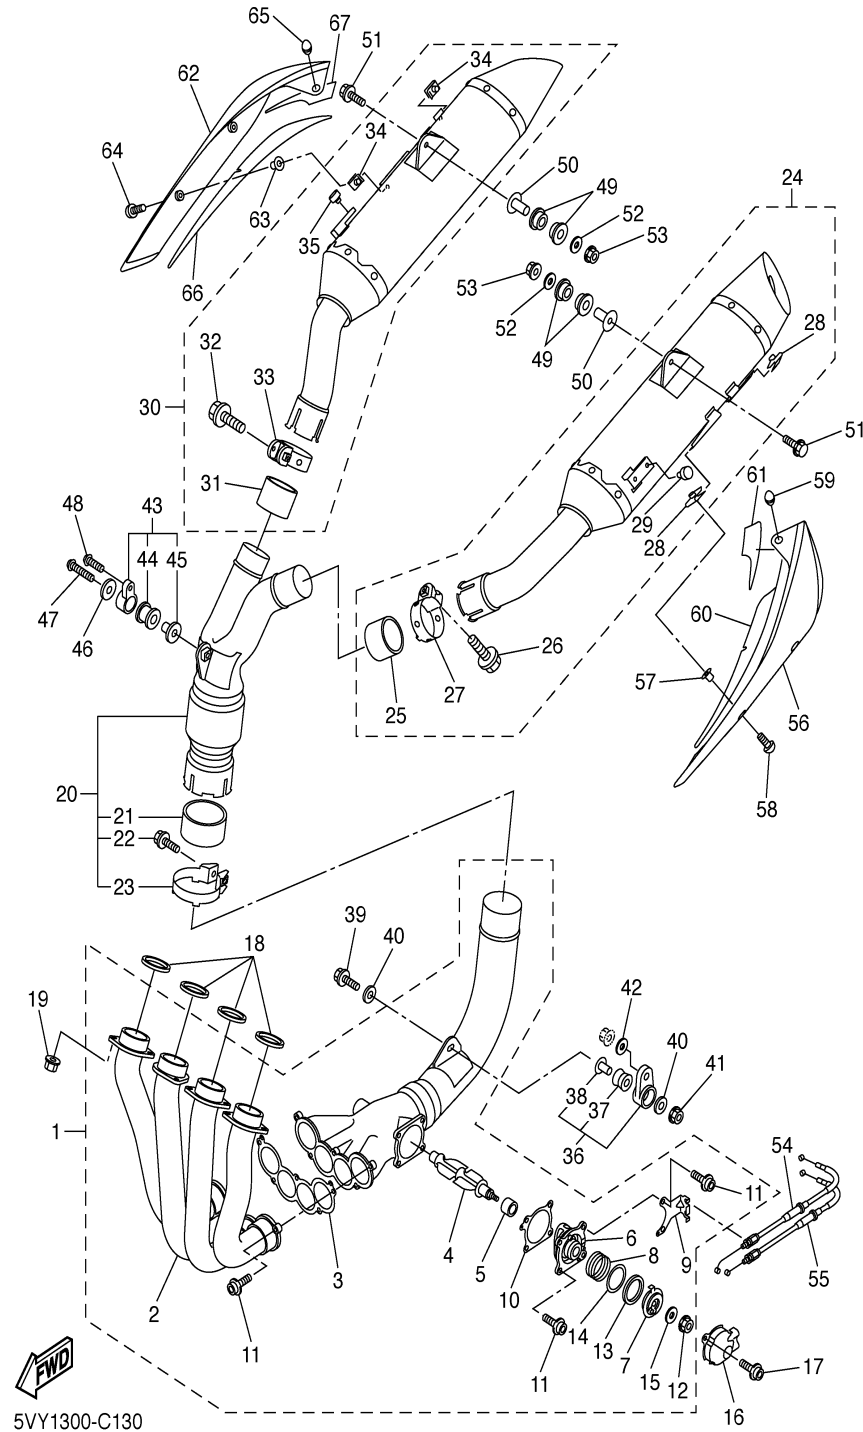

EXHAUST

Ref. No.	Part Number	Description	Qty	Remarks
60	5VY-1475P-00-00	SEAT, 1	1	
61	5VY-1477P-00-00	SEAT, 3	1	
62	5VY-14728-01-P0	PROTECTOR, MUFFLER 2	1	MT2
63	90387-062L2-00	COLLAR	2	
64	90111-06038-00	BOLT	2	
65	5VY-14757-00-00	.DAMPER, MUFFLER 2	1	
66	5VY-1476P-00-00	SEAT, 2	1	
67	5VY-1478P-00-00	SEAT, 4	1	

CONTENTS

AIR INDUCTION SYSTEM	B6
CAMSHAFT CHAIN	A7
CLUTCH	C2-3
COWLING 1	E10-11
COWLING 2	E12 ,F1-2
CRANKCASE	B10
CRANKCASE COVER 1	B11-12
CRANKSHAFT PISTON	A4
CYLINDER	A3
CYLINDER HEAD	A2
ELECTRICAL 1	F10-11
ELECTRICAL 2	F12 ,G1
EXHAUST	B7-9
FENDER	C10-11
FLASHER LIGHT	F5
FRAME	C8-9
FRONT BRAKE CALIPER	E1
FRONT FORK	D6-7
FRONT MASTER CYLINDER	E6
FRONT WHEEL	D12
FUEL TANK	D8-10
GENERATOR	F3
HANDLE SWITCH LEVER	F9
HEADLIGHT	F7
INTAKE	B2-3
INTAKE 2	B4-5
METER	F6
OIL CLEANER	B1
OIL PUMP	A12
RADIATOR HOSE	A10-11
REAR ARM	D2-3
REAR BRAKE CALIPER	E4
REAR MASTER CYLINDER	E9
REAR SUSPENSION	D4
REAR WHEEL	E2-3
SEAT	D11
SHIFT CAM FORK	C6
SHIFT SHAFT	C7
SIDE COVER	C12 ,D1
STAND FOOTREST	E7-8
STARTER	C1
STARTING MOTOR	F4
STEERING	D5
STEERING HANDLE CABLE	E5
TAILLIGHT	F8
TRANSMISSION	C4-5
VALVE	A5-6
WATER PUMP	A8-9

5VY1300-C130