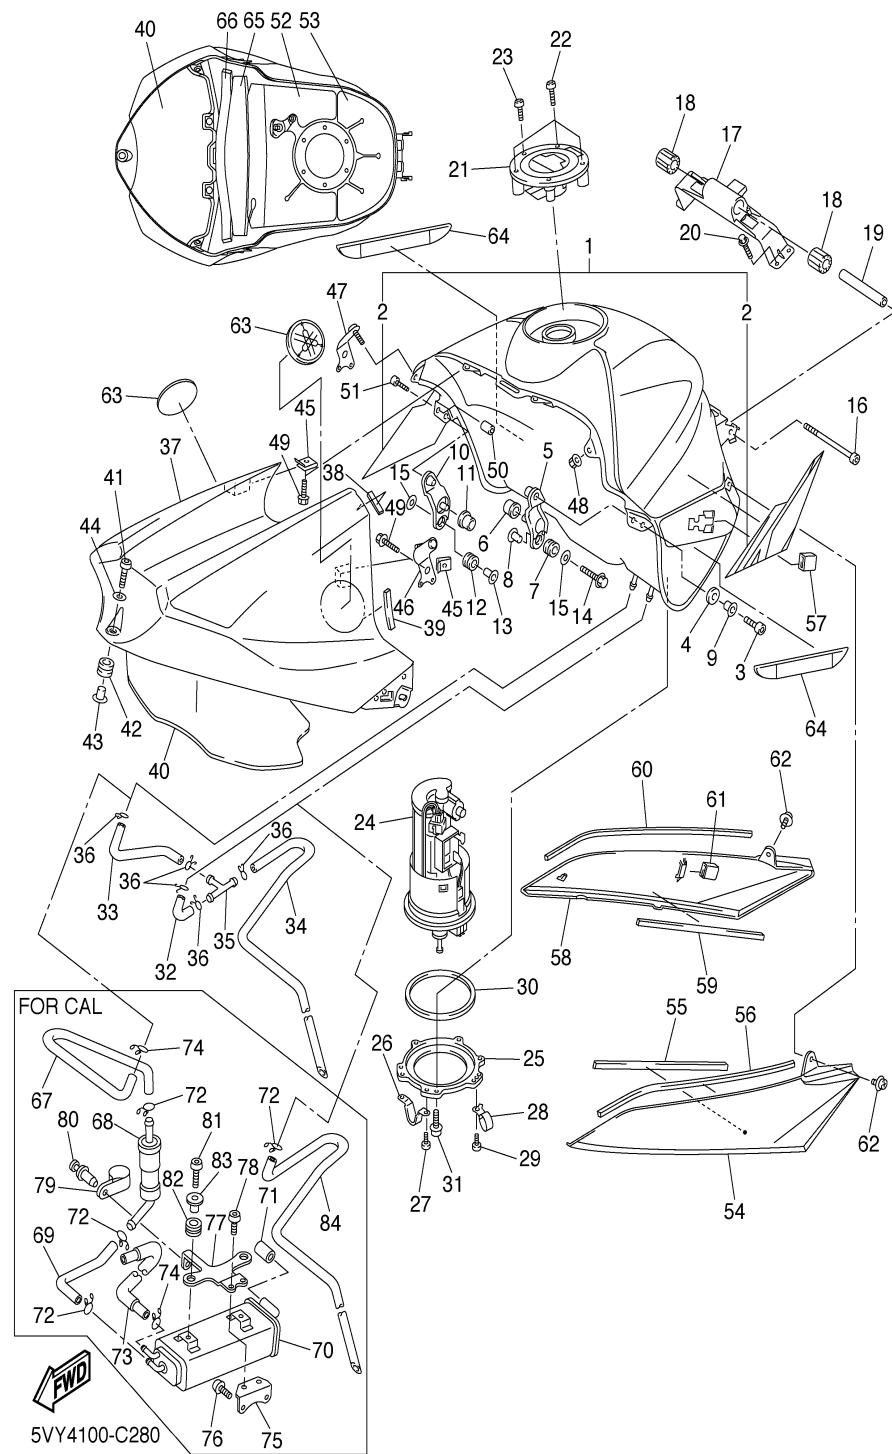

FUEL TANK

Ref. No.	Part Number	Description	Qty	Remarks
55	5PW-2414J-00-00	DAMPER, PLATE 2	1	
56	5PW-2414H-00-00	DAMPER, PLATE 1	1	
57	5PW-2411J-01-00	DAMPER, SIDE COVER	1	
58	5VY-24139-00-00	COVER, SIDE 2	1	
59	5PW-2414J-00-00	DAMPER, PLATE 2	1	
60	5PW-2414H-00-00	DAMPER, PLATE 1	1	
61	5PW-2411J-01-00	DAMPER, SIDE COVER	1	
62	90159-05015-00	SCREW, WITH WASHER	2	
63	5PW-2413B-00-00	EMBLEM	2	
64	5VY-2414K-00-00	DAMPER, PLATE 3	2	
65	5VY-2414R-00-00	DAMPER, PLATE 6	1	
66	5VY-2414H-00-00	DAMPER, PLATE 1	1	
67	5VY-24313-00-00	PIPE 3	1	UR CA
68	5RB-24180-00-00	ROLL OVER VALVE ASSY	1	UR CA
69	5VY-24314-00-00	PIPE 4	1	UR CA
70	5VY-24170-00-00	CANISTER ASSY	1	UR CA
71	90445-11418-00	HOSE (L18)	1	UR CA
72	90467-09006-00	CLIP	4	UR CA
73	5VY-1443J-00-00	PIPE	1	UR CA
74	90467-09006-00	CLIP	2	UR CA
75	5VY-2419F-00-00	BRACKET, CANISTOR	1	UR CA
76	92017-06016-00	BOLT, BUTTON HEAD	2	UR CA
77	5VY-24216-00-00	STAY	1	UR CA
78	92017-06010-00	BOLT, BUTTON HEAD	2	UR CA
79	90461-15139-00	CLAMP	1	UR CA
80	90269-05001-00	RIVET	1	UR CA
81	92017-06016-00	BOLT, BUTTON HEAD	2	UR CA
82	90480-13018-00	GROMMET	2	UR CA
83	90387-062L2-00	COLLAR	2	UR CA
84	5VY-24312-00-00	PIPE 2	1	UR CA

CONTENTS

AIR INDUCTION SYSTEM	B6
CAMSHAFT CHAIN	A7
CLUTCH	C2-3
COWLING 1	E10-11
COWLING 2	E12 ,F1-2
CRANKCASE	B10
CRANKCASE COVER 1	B11-12
CRANKSHAFT PISTON	A4
CYLINDER	A3
CYLINDER HEAD	A2
ELECTRICAL 1	F10-11
ELECTRICAL 2	F12 ,G1
EXHAUST	B7-9
FENDER	C10-11
FLASHER LIGHT	F5
FRAME	C8-9
FRONT BRAKE CALIPER	E1
FRONT FORK	D6-7
FRONT MASTER CYLINDER	E6
FRONT WHEEL	D12
FUEL TANK	D8-10
GENERATOR	F3
HANDLE SWITCH LEVER	F9
HEADLIGHT	F7
INTAKE	B2-3
INTAKE 2	B4-5
METER	F6
OIL CLEANER	B1
OIL PUMP	A12
RADIATOR HOSE	A10-11
REAR ARM	D2-3
REAR BRAKE CALIPER	E4
REAR MASTER CYLINDER	E9
REAR SUSPENSION	D4
REAR WHEEL	E2-3
SEAT	D11
SHIFT CAM FORK	C6
SHIFT SHAFT	C7
SIDE COVER	C12 ,D1
STAND FOOTREST	E7-8
STARTER	C1
STARTING MOTOR	F4
STEERING	D5
STEERING HANDLE CABLE	E5
TAILLIGHT	F8
TRANSMISSION	C4-5
VALVE	A5-6
WATER PUMP	A8-9