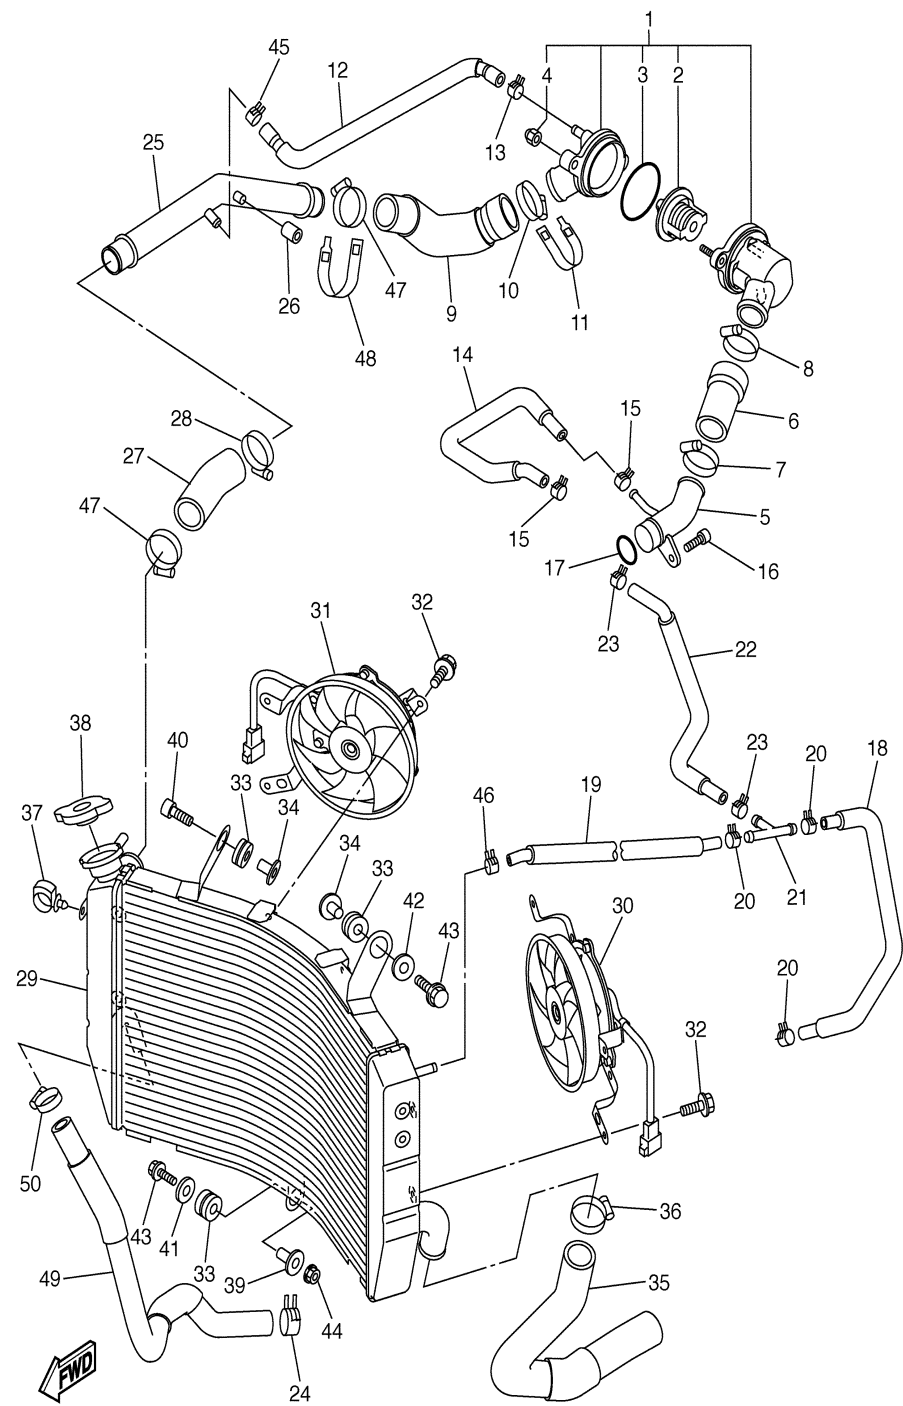

RADIATOR HOSE

5VY1300-C070

Ref. No.	Part Number	Description	Qty	Remarks
30	5VY-12405-00-00	BLOWER ASSY	1	
31	5VY-12405-10-00	BLOWER ASSY	1	
32	5GJ-12675-00-00	BOLT, BLOWER HOLDING ...	6	
33	90480-15363-00	GROMMET	3	
34	90387-0614M-00	COLLAR	2	
35	5VY-12551-00-00	HOSE 7	1	
36	90450-35001-00	HOSE CLAMP ASSY	1	
37	90464-13249-00	CLAMP	1	
38	5SL-12462-00-00	CAP, RADIATOR	1	
39	90387-0614M-00	COLLAR	1	
40	91317-06030-00	BOLT	1	
41	90201-06071-00	WASHER, PLATE	1	
42	90201-06074-00	WASHER, PLATE	1	
43	95827-06030-00	BOLT, FLANGE	2	
44	95607-06200-00	NUT, SELF U-FLANGE	1	
45	90467-12191-00	CLIP	1	
46	90467-11090-00	CLIP	1	
47	90450-35001-00	HOSE CLAMP ASSY	2	
48	5GV-1246E-00-00	COVER 2	1	
49	5VY-12589-01-00	HOSE 6	1	
50	90450-22017-00	HOSE CLAMP ASSY	1	

CONTENTS

AIR INDUCTION SYSTEM	B6
CAMSHAFT CHAIN	A7
CLUTCH	C2-3
COWLING 1	E10-11
COWLING 2	E12 ,F1-2
CRANKCASE	B10
CRANKCASE COVER 1	B11-12
CRANKSHAFT PISTON	A4
CYLINDER	A3
CYLINDER HEAD	A2
ELECTRICAL 1	F10-11
ELECTRICAL 2	F12 ,G1
EXHAUST	B7-9
FENDER	C10-11
FLASHER LIGHT	F5
FRAME	C8-9
FRONT BRAKE CALIPER	E1
FRONT FORK	D6-7
FRONT MASTER CYLINDER	E6
FRONT WHEEL	D12
FUEL TANK	D8-10
GENERATOR	F3
HANDLE SWITCH LEVER	F9
HEADLIGHT	F7
INTAKE	B2-3
INTAKE 2	B4-5
METER	F6
OIL CLEANER	B1
OIL PUMP	A12
RADIATOR HOSE	A10-11
REAR ARM	D2-3
REAR BRAKE CALIPER	E4
REAR MASTER CYLINDER	E9
REAR SUSPENSION	D4
REAR WHEEL	E2-3
SEAT	D11
SHIFT CAM FORK	C6
SHIFT SHAFT	C7
SIDE COVER	C12 ,D1
STAND FOOTREST	E7-8
STARTER	C1
STARTING MOTOR	F4
STEERING	D5
STEERING HANDLE CABLE	E5
TAILLIGHT	F8
TRANSMISSION	C4-5
VALVE	A5-6
WATER PUMP	A8-9