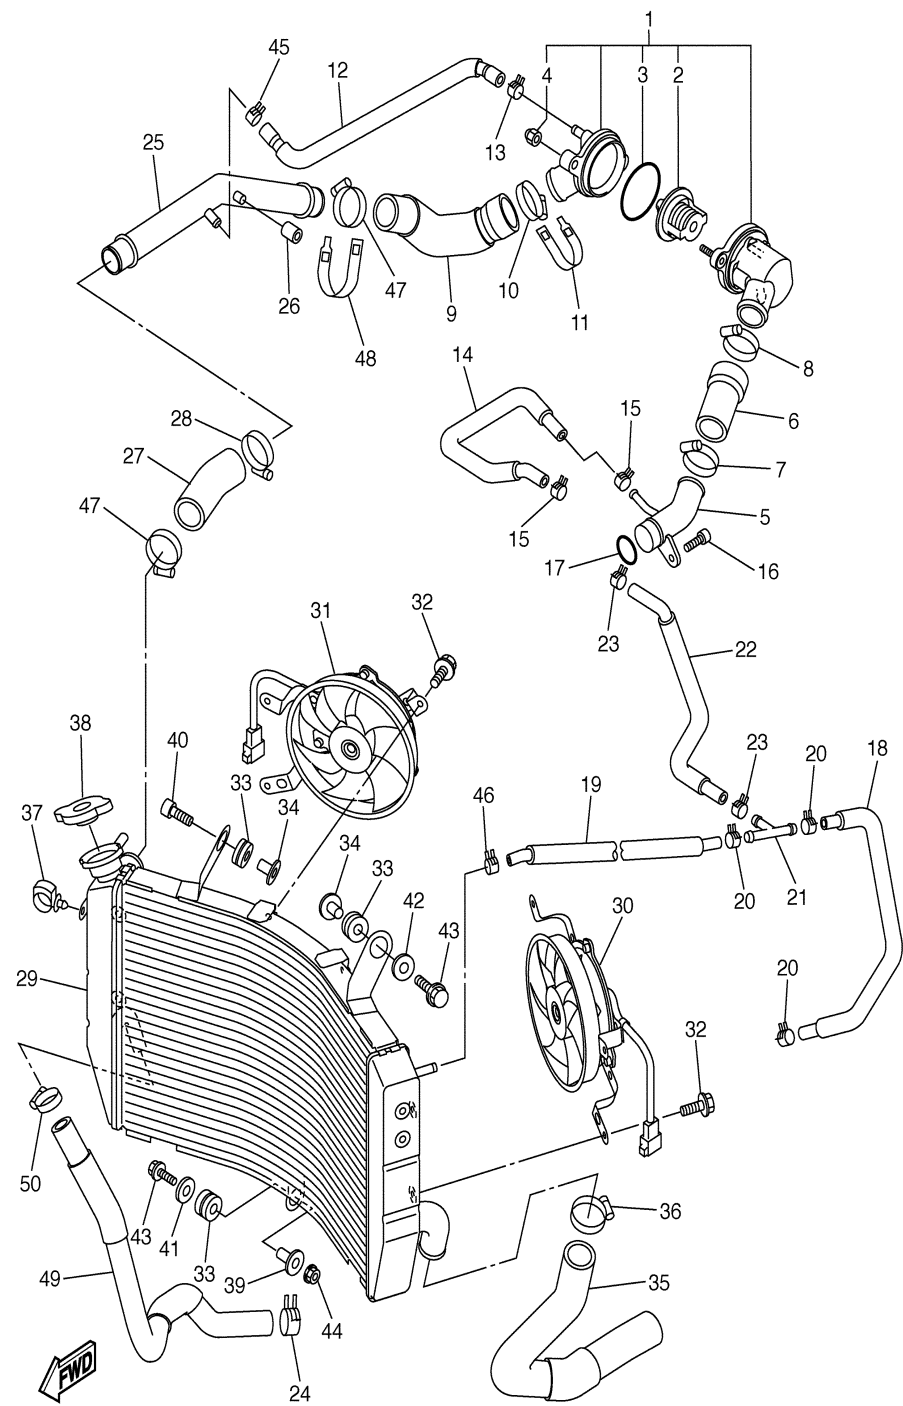

RADIATOR HOSE

5VY1300-C070

Ref. No.	Part Number	Description	Qty	Remarks
1	5VY-12410-00-00	THERMOSTAT ASSY	1	
2	5LP-12411-00-00	.THERMOSTAT	1	
3	93210-49046-00	.O-RING	1	
4	90176-06065-00	.NUT, CROWN	2	
5	5VY-12485-00-00	PIPE 5	1	
6	5VY-12579-00-00	HOSE 4	1	
7	90450-35001-00	HOSE CLAMP ASSY	1	
8	90450-38040-00	HOSE CLAMP ASSY	1	
9	5VY-12577-00-00	HOSE 2	1	
10	90450-38040-00	HOSE CLAMP ASSY	1	
11	5GV-1246A-00-00	COVER 1	1	
12	5VY-12552-00-00	HOSE 8	1	
13	90467-11044-00	CLIP	1	
14	5VY-1243F-00-00	HOSE, 3	1	
15	90467-11090-00	CLIP	2	
16	90110-06004-00	BOLT, HEXAGON SOCKET HEAD	1	
17	93210-235A1-00	O-RING	1	
18	5VY-1243A-00-00	HOSE 1	1	
19	5VY-1244G-00-00	HOSE, 4	1	
20	90467-11090-00	CLIP	3	
21	90413-07023-00	WAY 3	1	
22	5VY-1243E-00-00	HOSE 2	1	
23	90467-11090-00	CLIP	2	
24	90467-200A0-00	CLIP	1	
25	5VY-12483-00-00	PIPE 3	1	
26	90445-11418-00	HOSE (L18)	1	
27	5VY-12578-00-00	HOSE 3	1	
28	90450-35001-00	HOSE CLAMP ASSY	1	
29	5VY-12461-00-00	RADIATOR ASSY	1	

CONTENTS

AIR INDUCTION SYSTEM	B6
CAMSHAFT CHAIN	A7
CLUTCH	C2-3
COWLING 1	E10-11
COWLING 2	E12 ,F1-2
CRANKCASE	B10
CRANKCASE COVER 1	B11-12
CRANKSHAFT PISTON	A4
CYLINDER	A3
CYLINDER HEAD	A2
ELECTRICAL 1	F10-11
ELECTRICAL 2	F12 ,G1
EXHAUST	B7-9
FENDER	C10-11
FLASHER LIGHT	F5
FRAME	C8-9
FRONT BRAKE CALIPER	E1
FRONT FORK	D6-7
FRONT MASTER CYLINDER	E6
FRONT WHEEL	D12
FUEL TANK	D8-10
GENERATOR	F3
HANDLE SWITCH LEVER	F9
HEADLIGHT	F7
INTAKE	B2-3
INTAKE 2	B4-5
METER	F6
OIL CLEANER	B1
OIL PUMP	A12
RADIATOR HOSE	A10-11
REAR ARM	D2-3
REAR BRAKE CALIPER	E4
REAR MASTER CYLINDER	E9
REAR SUSPENSION	D4
REAR WHEEL	E2-3
SEAT	D11
SHIFT CAM FORK	C6
SHIFT SHAFT	C7
SIDE COVER	C12 ,D1
STAND FOOTREST	E7-8
STARTER	C1
STARTING MOTOR	F4
STEERING	D5
STEERING HANDLE CABLE	E5
TAILLIGHT	F8
TRANSMISSION	C4-5
VALVE	A5-6
WATER PUMP	A8-9

CONTINUED ON NEXT FRAME ►