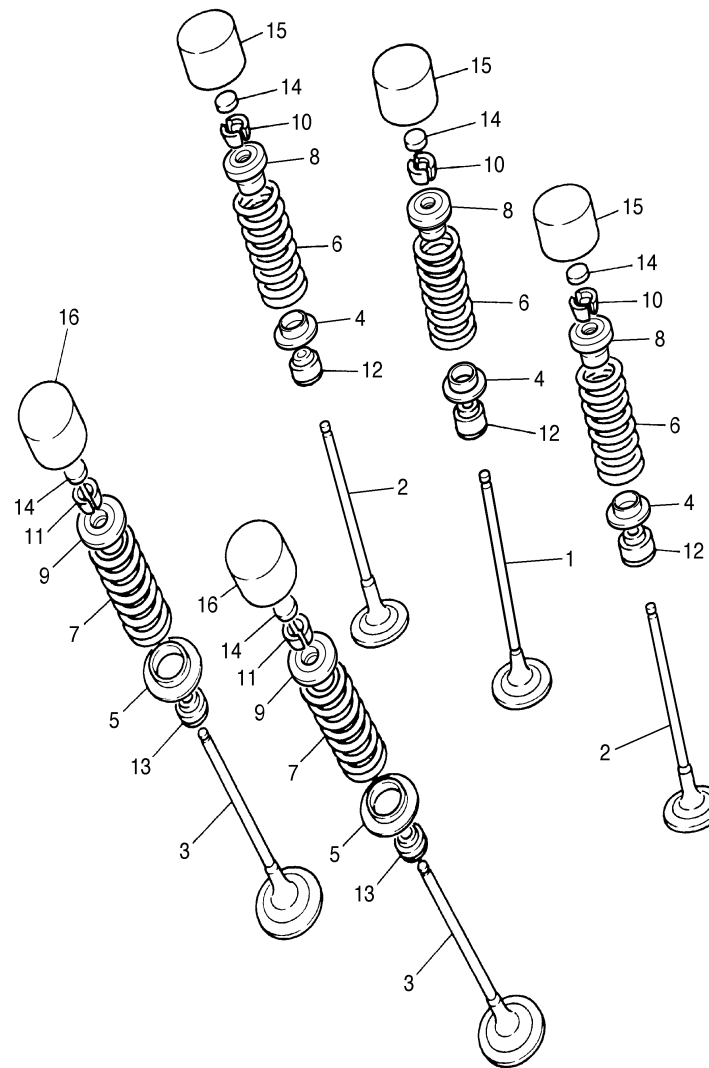

CONTENTS

AIR INDUCTION SYSTEM	B6
CAMSHAFT CHAIN	A7
CLUTCH	C2-3
COWLING 1	E10-11
COWLING 2	E12 ,F1-2
CRANKCASE	B10
CRANKCASE COVER 1	B11-12
CRANKSHAFT PISTON	A4
CYLINDER	A3
CYLINDER HEAD	A2
ELECTRICAL 1	F10-11
ELECTRICAL 2	F12 ,G1
EXHAUST	B7-9
FENDER	C10-11
FLASHER LIGHT	F5
FRAME	C8-9
FRONT BRAKE CALIPER	E1
FRONT FORK	D6-7
FRONT MASTER CYLINDER	E6
FRONT WHEEL	D12
FUEL TANK	D8-10
GENERATOR	F3
HANDLE SWITCH LEVER	F9
HEADLIGHT	F7
INTAKE	B2-3
INTAKE 2	B4-5
METER	F6
OIL CLEANER	B1
OIL PUMP	A12
RADIATOR HOSE	A10-11
REAR ARM	D2-3
REAR BRAKE CALIPER	E4
REAR MASTER CYLINDER	E9
REAR SUSPENSION	D4
REAR WHEEL	E2-3
SEAT	D11
SHIFT CAM FORK	C6
SHIFT SHAFT	C7
SIDE COVER	C12 ,D1
STAND FOOTREST	E7-8
STARTER	C1
STARTING MOTOR	F4
STEERING	D5
STEERING HANDLE CABLE	E5
TAILLIGHT	F8
TRANSMISSION	C4-5
VALVE	A5-6
WATER PUMP	A8-9

5VY1300-C040

CONTINUED ON NEXT FRAME ►