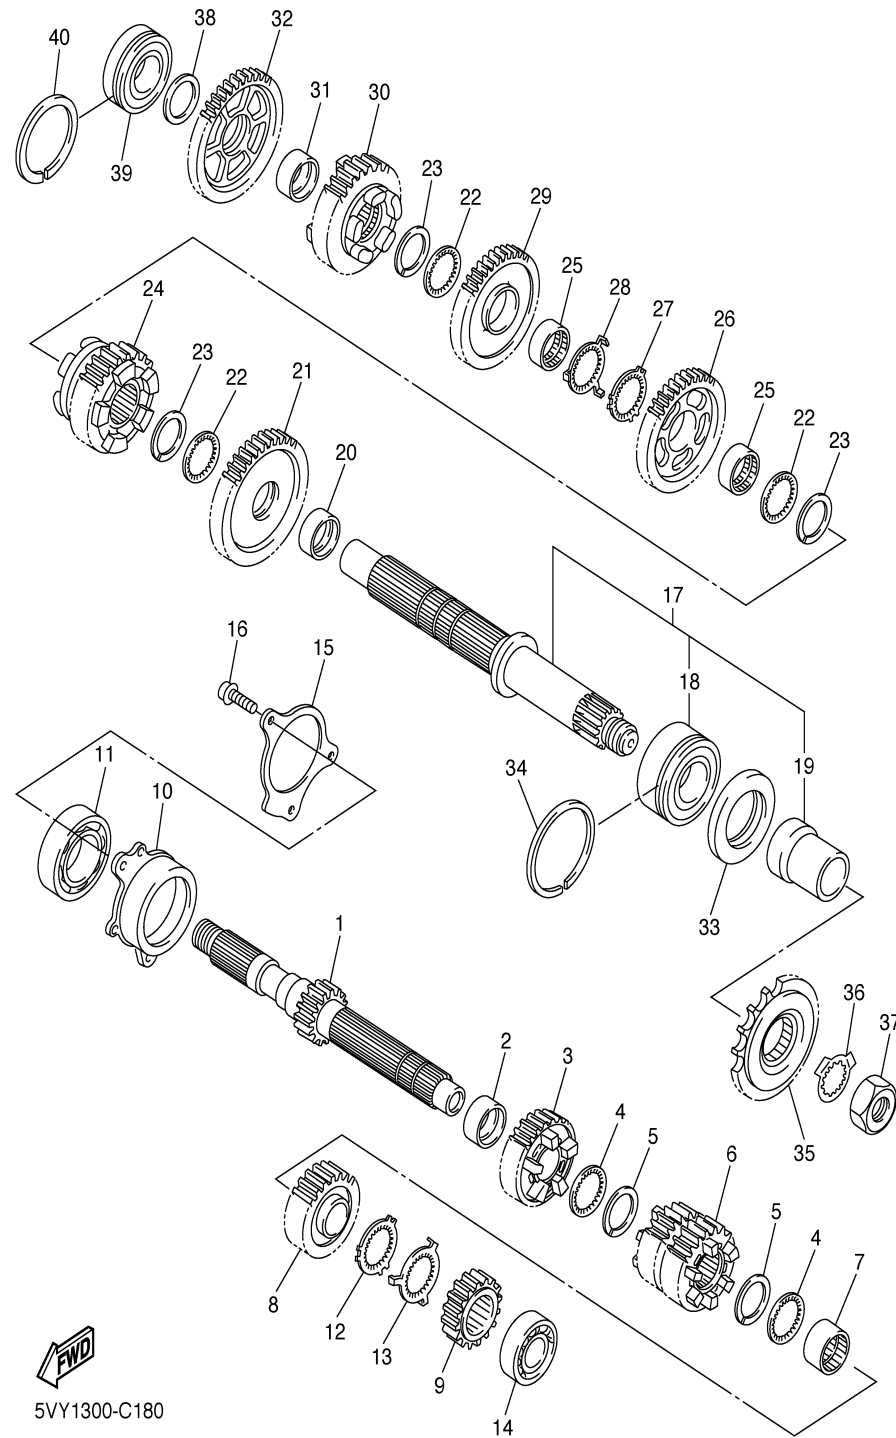

TRANSMISSION

5VY1300-C180

Ref. No.	Part Number	Description	Qty	Remarks
30	5VY-17251-00-00	GEAR, 5TH WHEEL (30T)	1	
31	90387-25008-00	COLLAR	1	
32	5VY-17211-00-00	GEAR,1ST WHEEL (38T)	1	
33	93102-40330-00	OIL SEAL	1	
34	93440-62032-00	CIRCLIP	1	
35	3CV-17460-00-00	SPROCKET, DRIVE (17T)	1	
36	90215-30233-00	WASHER, LOCK	1	
37	90179-22003-00	NUT	1	
38	90201-257H0-00	WASHER, PLATE	1	
39	93306-205A2-00	BEARING	1	
40	93440-52009-00	CIRCLIP	1	

CONTENTS

AIR INDUCTION SYSTEM	B6
CAMSHAFT CHAIN	A7
CLUTCH	C2-3
COWLING 1	E10-11
COWLING 2	E12 ,F1-2
CRANKCASE	B10
CRANKCASE COVER 1	B11-12
CRANKSHAFT PISTON	A4
CYLINDER	A3
CYLINDER HEAD	A2
ELECTRICAL 1	F10-11
ELECTRICAL 2	F12 ,G1
EXHAUST	B7-9
FENDER	C10-11
FLASHER LIGHT	F5
FRAME	C8-9
FRONT BRAKE CALIPER	E1
FRONT FORK	D6-7
FRONT MASTER CYLINDER	E6
FRONT WHEEL	D12
FUEL TANK	D8-10
GENERATOR	F3
HANDLE SWITCH LEVER	F9
HEADLIGHT	F7
INTAKE	B2-3
INTAKE 2	B4-5
METER	F6
OIL CLEANER	B1
OIL PUMP	A12
RADIATOR HOSE	A10-11
REAR ARM	D2-3
REAR BRAKE CALIPER	E4
REAR MASTER CYLINDER	E9
REAR SUSPENSION	D4
REAR WHEEL	E2-3
SEAT	D11
SHIFT CAM FORK	C6
SHIFT SHAFT	C7
SIDE COVER	C12 ,D1
STAND FOOTREST	E7-8
STARTER	C1
STARTING MOTOR	F4
STEERING	D5
STEERING HANDLE CABLE	E5
TAILLIGHT	F8
TRANSMISSION	C4-5
VALVE	A5-6
WATER PUMP	A8-9