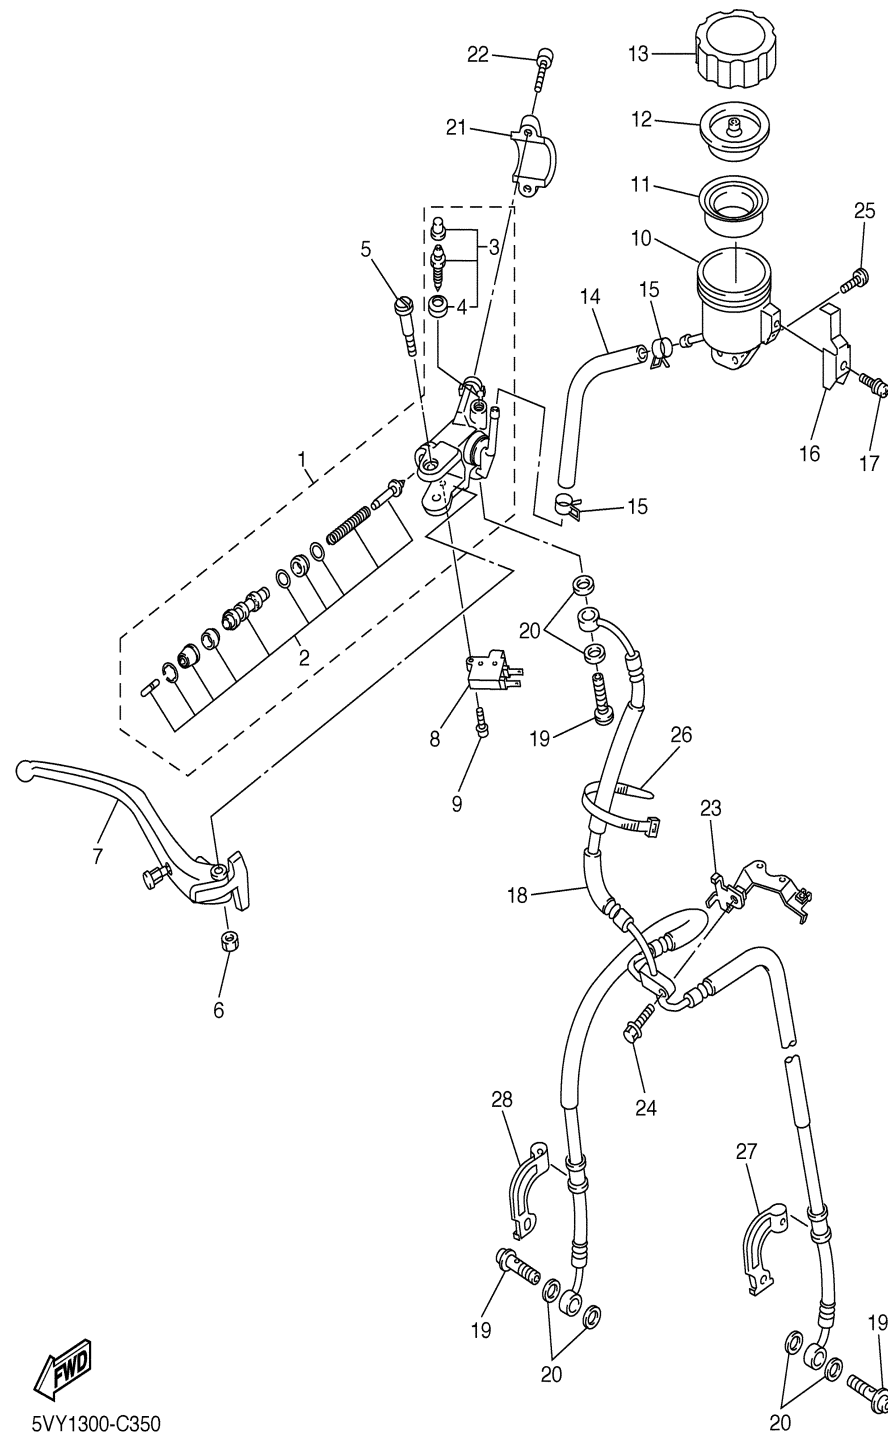

FRONT MASTER CYLINDER

5VY1300-C350

Ref. No.	Part Number	Description	Qty	Remarks
1	5VY-W2587-00-00	MASTER CYLINDER SUB ASSY	1	
2	5VY-W0041-00-00	..CYLINDER KIT, MASTER ...	1	
3	5VY-W0048-00-00	..BLEED SCREW KIT	1	
4	5VY-25975-00-00	....SEAL 1	1	
5	5VY-2589F-00-00	BOLT, LEVER	1	
6	5VS-2586F-00-00	NUT, COVER	1	
7	5VY-83922-00-00	LEVER 2	1	
8	4HM-83980-00-00	FRONT STOP SWITCH ASSY .	1	
9	5VS-2585H-00-00	SCREW, SET	1	
10	5VY-25894-00-00	TANK, RESERVOIR	1	
11	5VY-25854-00-00	DIAPHRAGM, RESERVOIR ...	1	
12	5VY-25855-00-00	BUSH, DIAPHRAGM	1	
13	5VY-25852-00-00	CAP, RESERVOIR	1	
14	5SL-25895-00-00	HOSE, RESERVOIR	1	
15	90467-090A1-00	CLIP	2	
16	5VY-2589G-00-00	HOLDER	1	
17	5VY-2589H-00-00	SCREW	1	
18	5VY-25872-00-00	HOSE, BRAKE 1	1	
19	90401-10172-00	BOLT, UNION	3	
20	90201-10118-00	WASHER, PLATE	6	
21	5VS-25867-00-00	BRACKET, MASTER CYLINDER	1	
22	5VS-26332-00-00	BOLT	2	
23	5VY-23377-00-00	BRACKET, HORN	1	
24	90105-06041-00	BOLT, FLANGE	1	
25	90149-05299-00	SCREW	1	
26	3MA-82591-00-00	BAND	2	
27	5VY-25875-00-00	HOLDER, BRAKE HOSE 1	1	
28	5VY-25876-00-00	HOLDER, BRAKE HOSE 2	1	

CONTENTS

AIR INDUCTION SYSTEM	B6
CAMSHAFT CHAIN	A7
CLUTCH	C2-3
COWLING 1	E10-11
COWLING 2	E12 ,F1-2
CRANKCASE	B10
CRANKCASE COVER 1	B11-12
CRANKSHAFT PISTON	A4
CYLINDER	A3
CYLINDER HEAD	A2
ELECTRICAL 1	F10-11
ELECTRICAL 2	F12 ,G1
EXHAUST	B7-9
FENDER	C10-11
FLASHER LIGHT	F5
FRAME	C8-9
FRONT BRAKE CALIPER	E1
FRONT FORK	D6-7
FRONT MASTER CYLINDER	E6
FRONT WHEEL	D12
FUEL TANK	D8-10
GENERATOR	F3
HANDLE SWITCH LEVER	F9
HEADLIGHT	F7
INTAKE	B2-3
INTAKE 2	B4-5
METER	F6
OIL CLEANER	B1
OIL PUMP	A12
RADIATOR HOSE	A10-11
REAR ARM	D2-3
REAR BRAKE CALIPER	E4
REAR MASTER CYLINDER	E9
REAR SUSPENSION	D4
REAR WHEEL	E2-3
SEAT	D11
SHIFT CAM FORK	C6
SHIFT SHAFT	C7
SIDE COVER	C12 ,D1
STAND FOOTREST	E7-8
STARTER	C1
STARTING MOTOR	F4
STEERING	D5
STEERING HANDLE CABLE	E5
TAILLIGHT	F8
TRANSMISSION	C4-5
VALVE	A5-6
WATER PUMP	A8-9