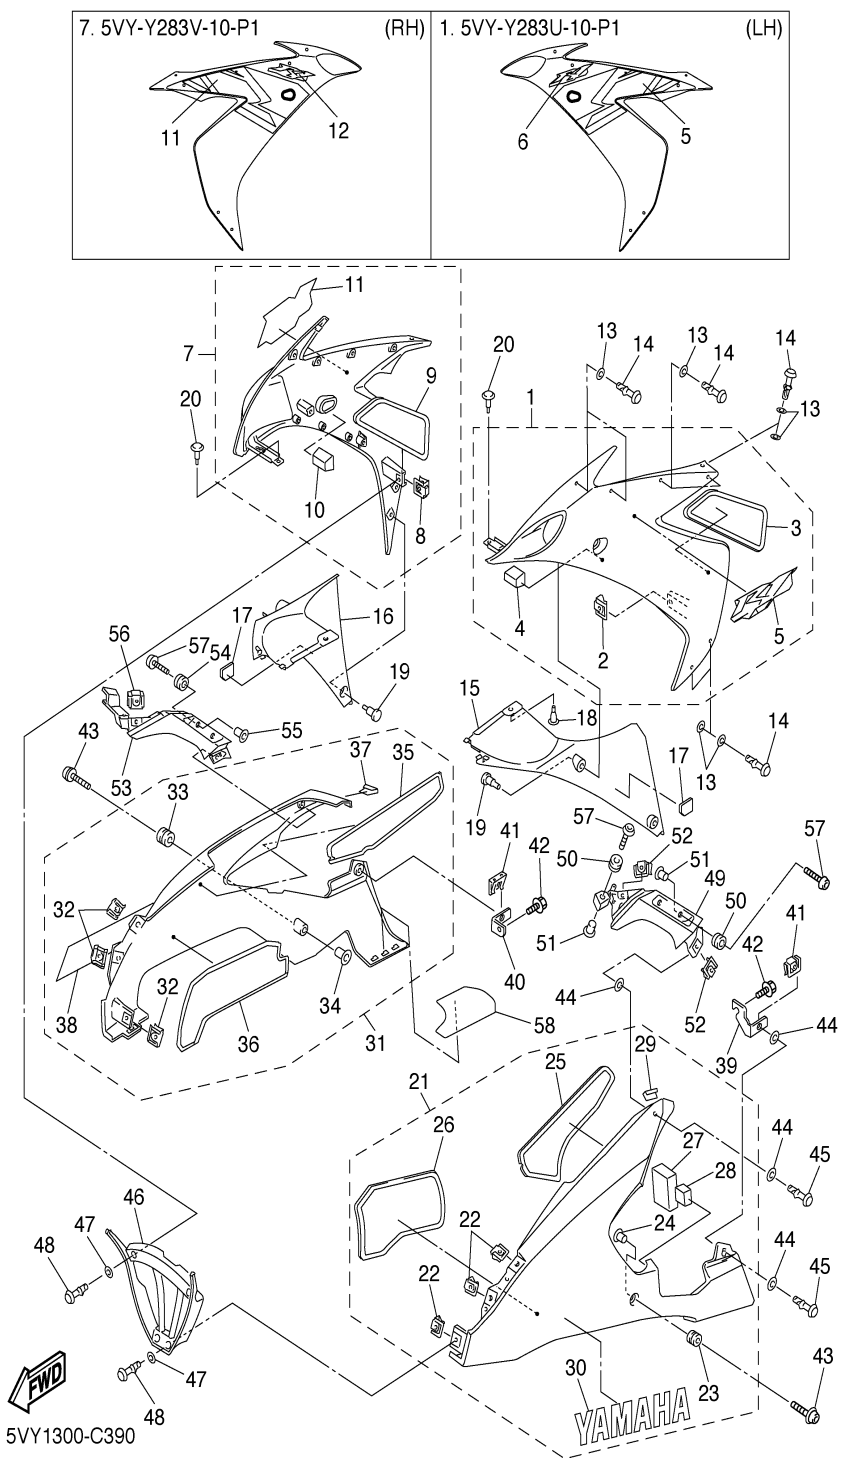

COWLING 2

Ref. No.	Part Number	Description	Qty	Remarks
45	5PW-28386-00-00	HEAD	4	
46	5VY-2836M-00-00	PANEL, INNER 3	1	
47	2TK-21757-00-00	WASHER, SPECIAL 1	4	
48	5PW-28386-00-00	HEAD	4	
49	5VY-2117V-00-00	COVER 7	1	
50	90480-12596-00	GROMMET	3	
51	90387-065J6-00	COLLAR	3	
52	5PW-2177L-00-00	PLATE, SPRING	2	
53	5VY-2117W-00-00	COVER 8	1	
54	90480-12596-00	GROMMET	3	
55	90387-065J6-00	COLLAR	3	
56	5PW-2177L-00-00	PLATE, SPRING	2	
57	90111-06030-00	BOLT	6	
58	5VY-2848R-00-00	SEAT 7	1	

CONTENTS

AIR INDUCTION SYSTEM	B6
CAMSHAFT CHAIN	A7
CLUTCH	C2-3
COWLING 1	E10-11
COWLING 2	E12 ,F1-2
CRANKCASE	B10
CRANKCASE COVER 1	B11-12
CRANKSHAFT PISTON	A4
CYLINDER	A3
CYLINDER HEAD	A2
ELECTRICAL 1	F10-11
ELECTRICAL 2	F12 ,G1
EXHAUST	B7-9
FENDER	C10-11
FLASHER LIGHT	F5
FRAME	C8-9
FRONT BRAKE CALIPER	E1
FRONT FORK	D6-7
FRONT MASTER CYLINDER	E6
FRONT WHEEL	D12
FUEL TANK	D8-10
GENERATOR	F3
HANDLE SWITCH LEVER	F9
HEADLIGHT	F7
INTAKE	B2-3
INTAKE 2	B4-5
METER	F6
OIL CLEANER	B1
OIL PUMP	A12
RADIATOR HOSE	A10-11
REAR ARM	D2-3
REAR BRAKE CALIPER	E4
REAR MASTER CYLINDER	E9
REAR SUSPENSION	D4
REAR WHEEL	E2-3
SEAT	D11
SHIFT CAM FORK	C6
SHIFT SHAFT	C7
SIDE COVER	C12 ,D1
STAND FOOTREST	E7-8
STARTER	C1
STARTING MOTOR	F4
STEERING	D5
STEERING HANDLE CABLE	F5
TAILLIGHT	F8
TRANSMISSION	C4-5
VALVE	A5-6
WATER PUMP	A8-9