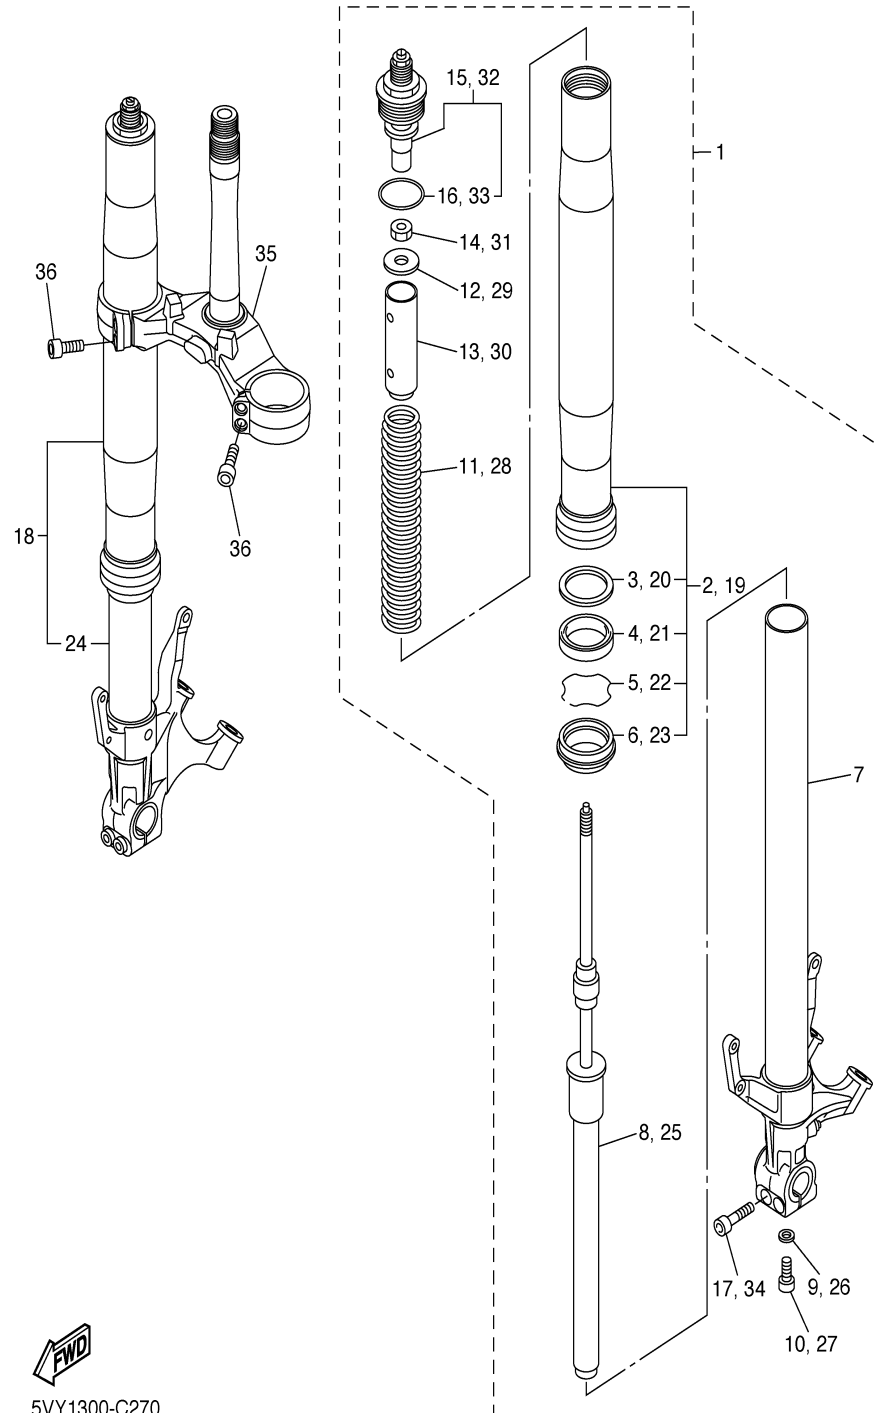

FRONT FORK

Ref. No.	Part Number	Description	Qty	Remarks
1	5VY-23102-10-00	FRONT FORK ASSY (L.H)	1	
2	5VY-23136-10-00	. .TUBE, OUTER	1	
3	5PW-23146-00-00	. . .WASHER, OIL SEAL	1	
4	4PU-23145-01-00	. . .OIL SEAL	1	
5	4V4-23153-L0-00	. . .RING, SNAP	1	
6	4PU-23144-00-00	. . .SEAL, DUST	1	
7	5VY-23110-00-00	. . INNER TUBE COMP. 1	1	
8	5VY-23170-00-00	. .CYLINDER COMP., FRONT FORK	1	
9	509-23158-L0-00	. .GASKET	1	
10	5UX-23181-00-00	. .BOLT, HEXAGON SOCKET HEAD	1	
11	5VY-23141-00-00	. .SPRING, FRONT FORK	1	
12	5VY-12277-00-00	. .WASHER	1	
13	5VY-23118-00-00	. .SPACER	1	
14	3LC-23357-00-00	. .NUT	1	
15	5VY-23111-00-00	. .BOLT, CAP	1	
16	3XJ-23147-L0-00	. . .O-RING	1	
17	91314-08040-00	. .BOLT	2	
18	5VY-23103-10-00	FRONT FORK ASSY (R.H)	1	
19	5VY-23136-10-00	. .TUBE, OUTER	1	
20	5PW-23146-00-00	. . .WASHER, OIL SEAL	1	
21	4PU-23145-01-00	. . .OIL SEAL	1	
22	4V4-23153-L0-00	. . .RING, SNAP	1	
23	4PU-23144-00-00	. . .SEAL, DUST	1	
24	5VY-23120-00-00	. . INNER TUBE COMP. 2	1	
25	5VY-23170-00-00	. .CYLINDER COMP., FRONT FORK	1	
26	509-23158-L0-00	. .GASKET	1	
27	5UX-23181-00-00	. .BOLT, HEXAGON SOCKET HEAD	1	

CONTENTS

AIR INDUCTION SYSTEM	B6
CAMSHAFT CHAIN	A7
CLUTCH	C2-3
COWLING 1	E10-11
COWLING 2	E12 ,F1-2
CRANKCASE	B10
CRANKCASE COVER 1	B11-12
CRANKSHAFT PISTON	A4
CYLINDER	A3
CYLINDER HEAD	A2
ELECTRICAL 1	F10-11
ELECTRICAL 2	F12 ,G1
EXHAUST	B7-9
FENDER	C10-11
FLASHER LIGHT	F5
FRAME	C8-9
FRONT BRAKE CALIPER	E1
FRONT FORK	D6-7
FRONT MASTER CYLINDER	E6
FRONT WHEEL	D12
FUEL TANK	D8-10
GENERATOR	F3
HANDLE SWITCH LEVER	F9
HEADLIGHT	F7
INTAKE	B2-3
INTAKE 2	B4-5
METER	F6
OIL CLEANER	B1
OIL PUMP	A12
RADIATOR HOSE	A10-11
REAR ARM	D2-3
REAR BRAKE CALIPER	E4
REAR MASTER CYLINDER	E9
REAR SUSPENSION	D4
REAR WHEEL	E2-3
SEAT	D11
SHIFT CAM FORK	C6
SHIFT SHAFT	C7
SIDE COVER	C12 ,D1
STAND FOOTREST	E7-8
STARTER	C1
STARTING MOTOR	F4
STEERING	D5
STEERING HANDLE CABLE	E5
TAILLIGHT	F8
TRANSMISSION	C4-5
VALVE	A5-6
WATER PUMP	A8-9

CONTINUED ON NEXT FRAME ►

5VY1300-C270