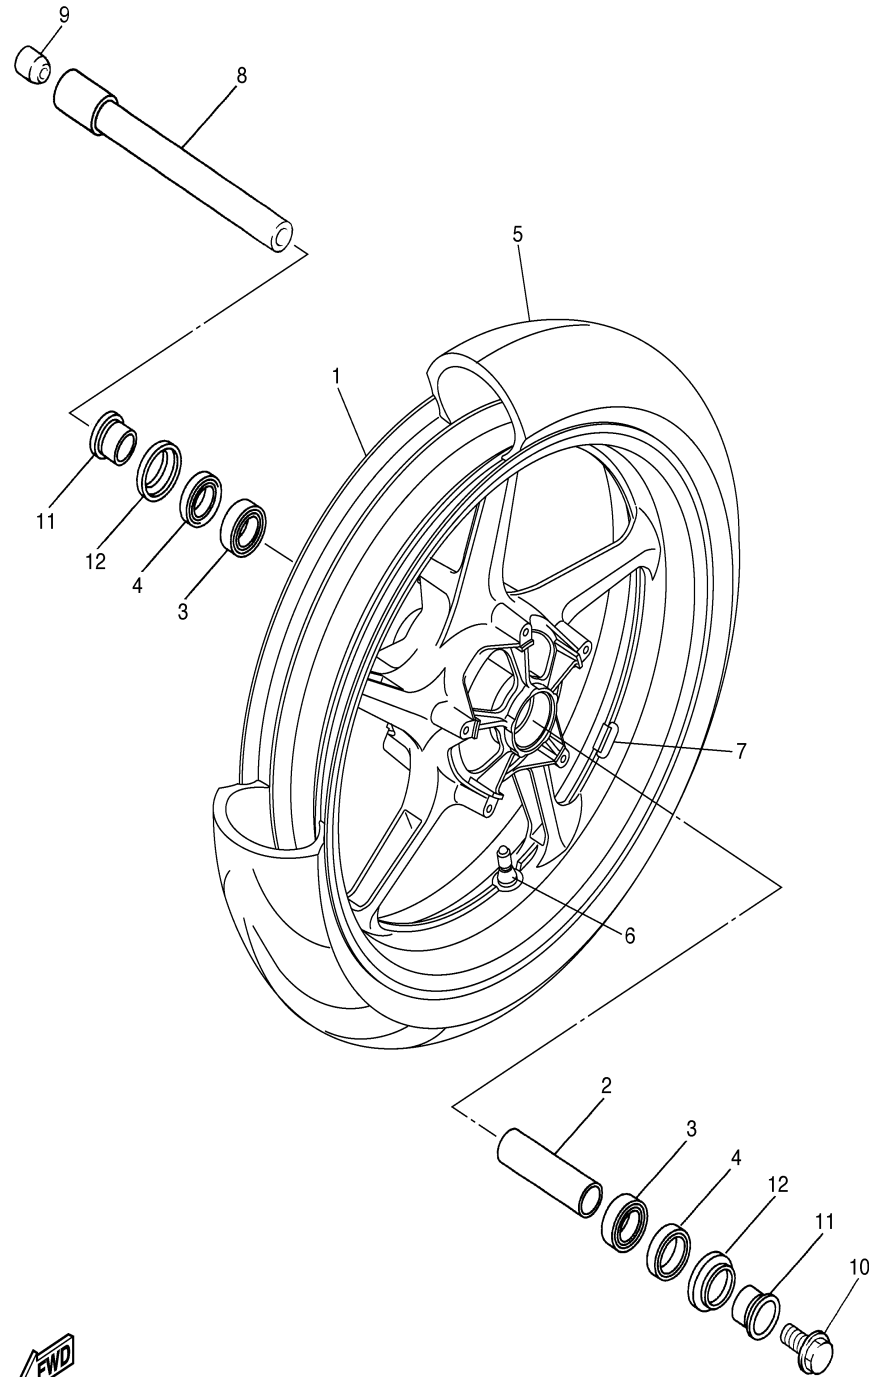

FRONT WHEEL

Ref. No.	Part Number	Description	Qty	Remarks
1	5VY-25168-00-98	CAST WHEEL, FRONT	1	LGB
2	4XV-25117-00-00	SPACER, BEARING	1	
3	93306-00420-00	BEARING (B6004)	2	
4	93106-28043-00	OIL SEAL	2	
5	94112-17071-00	TIRE (120/70 ZR17M/C 58W D218F)	1	DUNLOP
6	93900-00030-00	VALVE, RIM (TR412)	1	TAIHEIYO
7	5MT-25398-00-00	BALANCER, WHEEL (10G)	1	UN
	5MT-25398-10-00	BALANCER, WHEEL (20G)	1	UN
	5MT-25398-20-00	BALANCER, WHEEL (30G)	1	UN
8	5PW-25181-00-00	AXLE, WHEEL	1	
9	5PW-25188-00-00	CAP	1	
10	90105-14002-00	BOLT, FLANGE	1	
11	4XV-25186-00-00	COLLAR, WHEEL	2	
12	4XV-25118-00-00	COVER, HUB DUST	2	

CONTENTS

AIR INDUCTION SYSTEM	B6
CAMSHAFT CHAIN	A7
CLUTCH	C2-3
COWLING 1	E10-11
COWLING 2	E12 ,F1-2
CRANKCASE	B10
CRANKCASE COVER 1	B11-12
CRANKSHAFT PISTON	A4
CYLINDER	A3
CYLINDER HEAD	A2
ELECTRICAL 1	F10-11
ELECTRICAL 2	F12 ,G1
EXHAUST	B7-9
FENDER	C10-11
FLASHER LIGHT	F5
FRAME	C8-9
FRONT BRAKE CALIPER	E1
FRONT FORK	D6-7
FRONT MASTER CYLINDER	E6
FRONT WHEEL	D12
FUEL TANK	D8-10
GENERATOR	F3
HANDLE SWITCH LEVER	F9
HEADLIGHT	F7
INTAKE	B2-3
INTAKE 2	B4-5
METER	F6
OIL CLEANER	B1
OIL PUMP	A12
RADIATOR HOSE	A10-11
REAR ARM	D2-3
REAR BRAKE CALIPER	E4
REAR MASTER CYLINDER	E9
REAR SUSPENSION	D4
REAR WHEEL	E2-3
SEAT	D11
SHIFT CAM FORK	C6
SHIFT SHAFT	C7
SIDE COVER	C12 ,D1
STAND FOOTREST	E7-8
STARTER	C1
STARTING MOTOR	F4
STEERING	D5
STEERING HANDLE CABLE	E5
TAILLIGHT	F8
TRANSMISSION	C4-5
VALVE	A5-6
WATER PUMP	A8-9

5VY1332-C300