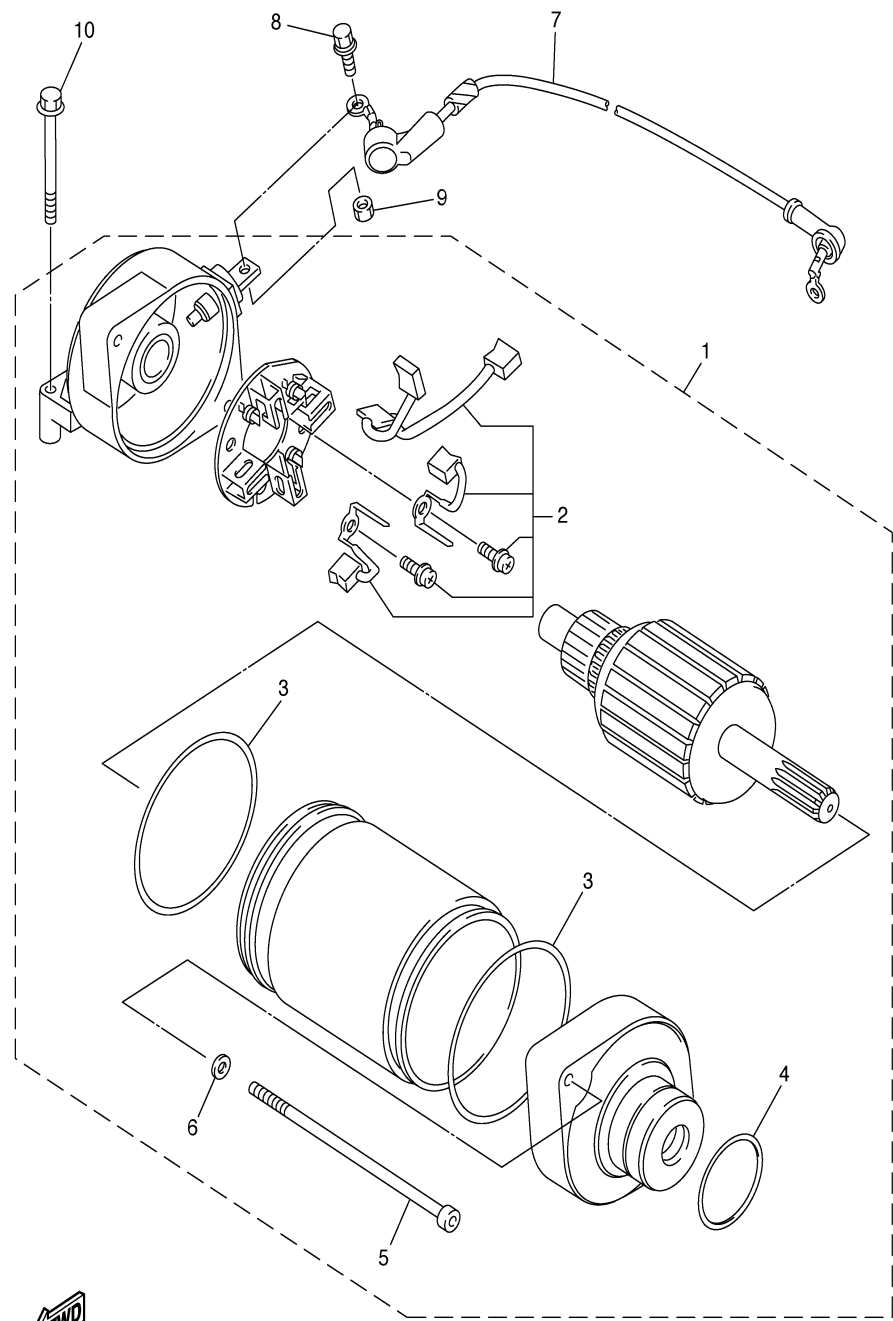

STARTING MOTOR

Ref. No.	Part Number	Description	Qty	Remarks
1	5VY-81890-00-00	MOTOR ASSY	1	
2	5PW-81801-00-00	..BRUSH SET	1	
3	93210-55669-00	..O-RING	2	
4	93210-25711-00	..O-RING	1	
5	5PW-81846-00-00	..SCREW	2	
6	5PW-8181L-00-00	..WASHER, PLAIN	2	
7	5VY-8183G-00-00	CORD COMP.	1	
8	5PW-81828-00-00	BOLT 2	1	
9	95380-05700-00	NUT	1	
10	95027-06040-00	BOLT, FLANGE	2	

CONTENTS

AIR INDUCTION SYSTEM	B6
CAMSHAFT CHAIN	A7
CLUTCH	C2-3
COWLING 1	E10-11
COWLING 2	E12 ,F1-2
CRANKCASE	B10
CRANKCASE COVER 1	B11-12
CRANKSHAFT PISTON	A4
CYLINDER	A3
CYLINDER HEAD	A2
ELECTRICAL 1	F10-11
ELECTRICAL 2	F12 ,G1
EXHAUST	B7-9
FENDER	C10-11
FLASHER LIGHT	F5
FRAME	C8-9
FRONT BRAKE CALIPER	E1
FRONT FORK	D6-7
FRONT MASTER CYLINDER	E6
FRONT WHEEL	D12
FUEL TANK	D8-10
GENERATOR	F3
HANDLE SWITCH LEVER	F9
HEADLIGHT	F7
INTAKE	B2-3
INTAKE 2	B4-5
METER	F6
OIL CLEANER	B1
OIL PUMP	A12
RADIATOR HOSE	A10-11
REAR ARM	D2-3
REAR BRAKE CALIPER	E4
REAR MASTER CYLINDER	E9
REAR SUSPENSION	D4
REAR WHEEL	E2-3
SEAT	D11
SHIFT CAM FORK	C6
SHIFT SHAFT	C7
SIDE COVER	C12 ,D1
STAND FOOTREST	E7-8
STARTER	C1
STARTING MOTOR	F4
STEERING	D5
STEERING HANDLE CABLE	E5
TAILLIGHT	F8
TRANSMISSION	C4-5
VALVE	A5-6
WATER PUMP	A8-9

5VY1300-C410