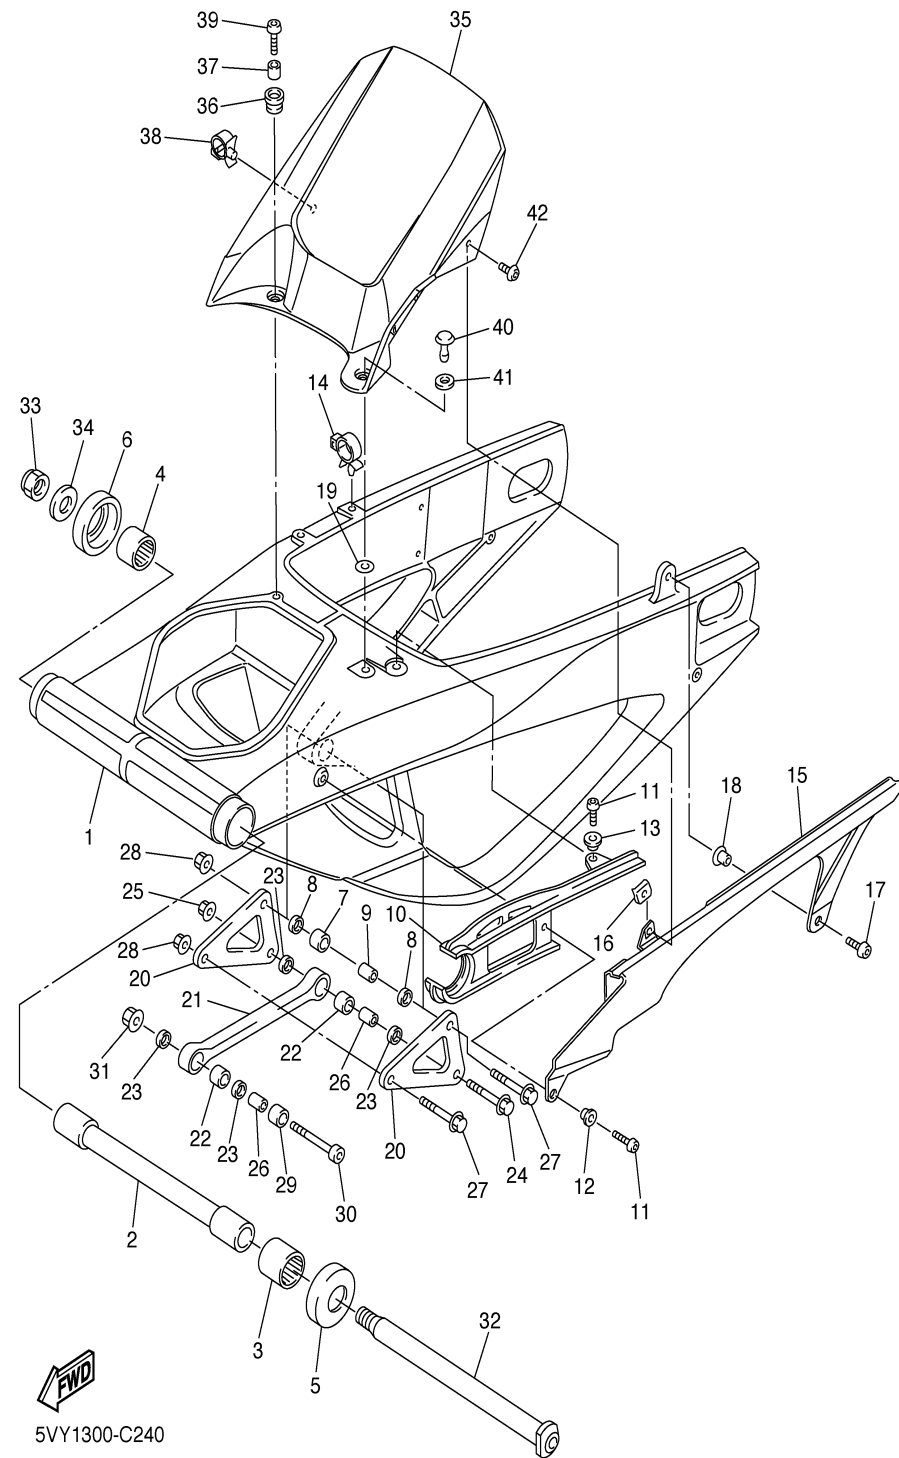

REAR ARM

5VY1300-C240

Ref. No.	Part Number	Description	Qty	Remarks
1	5VY-22110-00-00	REAR ARM COMP.	1	
2	5VY-22184-00-00	BUSH	1	
3	93317-52865-00	BEARING	1	
4	93317-428U8-00	BEARING	1	
5	5VY-22128-00-00	COVER, THRUST 1	1	
6	5VY-22128-10-00	COVER, THRUST 1	1	
7	93315-31758-00	.BEARING	1	
8	93109-17071-00	.OIL SEAL	2	
9	90387-1012A-00	COLLAR	1	
10	5VY-22151-00-00	SEAL, GUARD	1	
11	92017-06016-00	BOLT, BUTTON HEAD	2	
12	90387-062X0-00	COLLAR	1	
13	90387-06066-00	COLLAR	1	
14	90464-16011-00	CLAMP	1	
15	5VY-22311-00-00	CASE, CHAIN	1	
16	90183-05076-00	NUT, SPRING	1	
17	90149-06298-00	SCREW	1	
18	90387-07717-00	COLLAR	1	
19	5VY-22873-00-00	SEAL 1	1	
20	5VY-2217A-00-00	ARM, RELAY	2	
21	5VY-2217M-00-00	ARM 1	1	
22	93315-31758-00	.BEARING	2	
23	93109-17071-00	.OIL SEAL	4	
24	90105-10017-00	BOLT, FLANGE	1	
25	95607-10200-00	NUT, U FLANGE	1	
26	90387-1012A-00	COLLAR	2	
27	90105-10017-00	BOLT, FLANGE	2	
28	95607-10200-00	NUT, U FLANGE	2	
29	90387-1013U-00	COLLAR	1	
30	90110-10011-00	BOLT, HEXAGON SOCKET HEAD	1	

CONTENTS

AIR INDUCTION SYSTEM	B6
CAMSHAFT CHAIN	A7
CLUTCH	C2-3
COWLING 1	E10-11
COWLING 2	E12 ,F1-2
CRANKCASE	B10
CRANKCASE COVER 1	B11-12
CRANKSHAFT PISTON	A4
CYLINDER	A3
CYLINDER HEAD	A2
ELECTRICAL 1	F10-11
ELECTRICAL 2	F12 ,G1
EXHAUST	B7-9
FENDER	C10-11
FLASHER LIGHT	F5
FRAME	C8-9
FRONT BRAKE CALIPER	E1
FRONT FORK	D6-7
FRONT MASTER CYLINDER	E6
FRONT WHEEL	D12
FUEL TANK	D8-10
GENERATOR	F3
HANDLE SWITCH LEVER	F9
HEADLIGHT	F7
INTAKE	B2-3
INTAKE 2	B4-5
METER	F6
OIL CLEANER	B1
OIL PUMP	A12
RADIATOR HOSE	A10-11
REAR ARM	D2-3
REAR BRAKE CALIPER	E4
REAR MASTER CYLINDER	E9
REAR SUSPENSION	D4
REAR WHEEL	E2-3
SEAT	D11
SHIFT CAM FORK	C6
SHIFT SHAFT	C7
SIDE COVER	C12 ,D1
STAND FOOTREST	E7-8
STARTER	C1
STARTING MOTOR	F4
STEERING	D5
STEERING HANDLE CABLE	E5
TAILLIGHT	F8
TRANSMISSION	C4-5
VALVE	A5-6
WATER PUMP	A8-9

CONTINUED ON NEXT FRAME ►