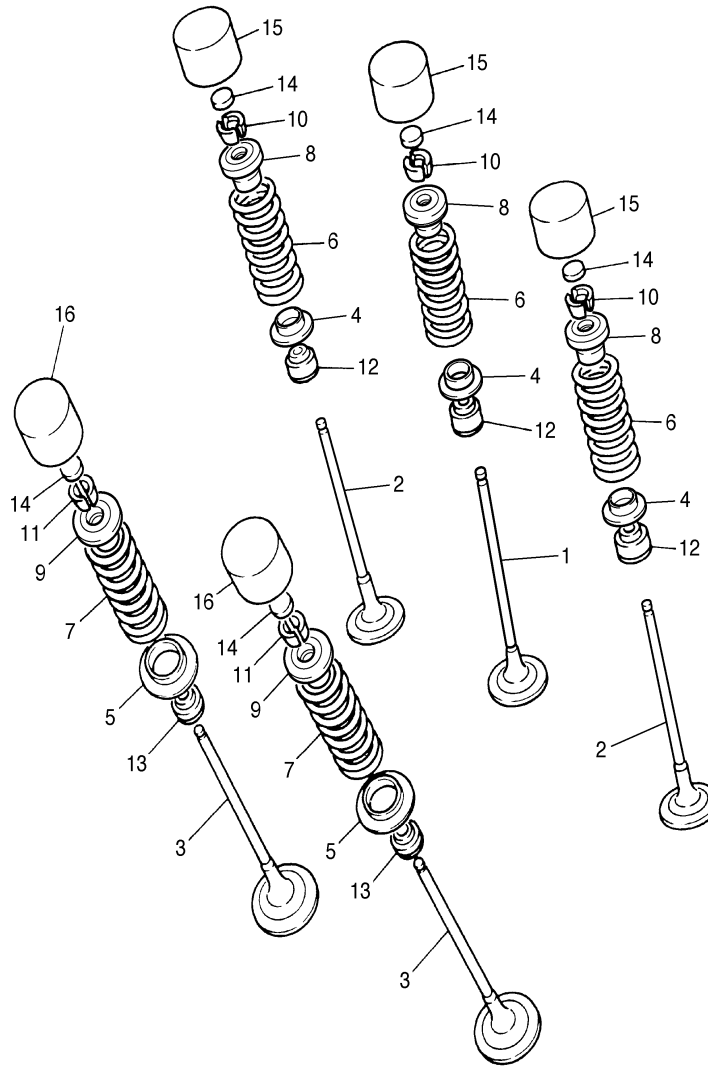

VALVE

Ref. No.	Part Number	Description	Qty	Remarks
14	1HX-12169-70-00	PAD, ADJUSTING 2 (2.05)	20	UR
	1HX-12169-90-00	PAD, ADJUSTING 2 (2.10)	20	UR
	1HX-12169-E0-00	PAD, ADJUSTING 2 (2.15)	20	UR
	1HX-12169-G0-00	PAD, ADJUSTING 2 (2.20)	20	UR
	1HX-12169-J0-00	PAD, ADJUSTING 2 (2.25)	20	UR
	1HX-12169-L0-00	PAD, ADJUSTING 2 (2.30)	20	UR
	1HX-12169-N0-00	PAD, ADJUSTING 2 (2.35)	20	UR
	1HX-12169-T0-00	PAD, ADJUSTING 2 (2.40)	20	UR
15	3LN-12153-20-00	LIFTER, VALVE	12	UR BLUE
	3LN-12153-30-00	LIFTER, VALVE	12	UR RED
	3LN-12153-09-00	LIFTER, VALVE (O/S)	12	UR GREEN
16	3FV-12153-09-00	LIFTER, VALVE (O/S)	8	UR GREEN
	3FV-12153-20-00	LIFTER, VALVE	8	UR BLUE
	3FV-12153-30-00	LIFTER, VALVE	8	UR RED

CONTENTS

AIR INDUCTION SYSTEM	B6
CAMSHAFT CHAIN	A7
CLUTCH	C2-3
COWLING 1	E10-11
COWLING 2	E12 ,F1-2
CRANKCASE	B10
CRANKCASE COVER 1	B11-12
CRANKSHAFT PISTON	A4
CYLINDER	A3
CYLINDER HEAD	A2
ELECTRICAL 1	F10-11
ELECTRICAL 2	F12 ,G1
EXHAUST	B7-9
FENDER	C10-11
FLASHER LIGHT	F5
FRAME	C8-9
FRONT BRAKE CALIPER	E1
FRONT FORK	D6-7
FRONT MASTER CYLINDER	E6
FRONT WHEEL	D12
FUEL TANK	D8-10
GENERATOR	F3
HANDLE SWITCH LEVER	F9
HEADLIGHT	F7
INTAKE	B2-3
INTAKE 2	B4-5
METER	F6
OIL CLEANER	B1
OIL PUMP	A12
RADIATOR HOSE	A10-11
REAR ARM	D2-3
REAR BRAKE CALIPER	E4
REAR MASTER CYLINDER	E9
REAR SUSPENSION	D4
REAR WHEEL	E2-3
SEAT	D11
SHIFT CAM FORK	C6
SHIFT SHAFT	C7
SIDE COVER	C12 ,D1
STAND FOOTREST	E7-8
STARTER	C1
STARTING MOTOR	F4
STEERING	D5
STEERING HANDLE CABLE	E5
TAILLIGHT	F8
TRANSMISSION	C4-5
VALVE	A5-6
WATER PUMP	A8-9

5VY1300-C040