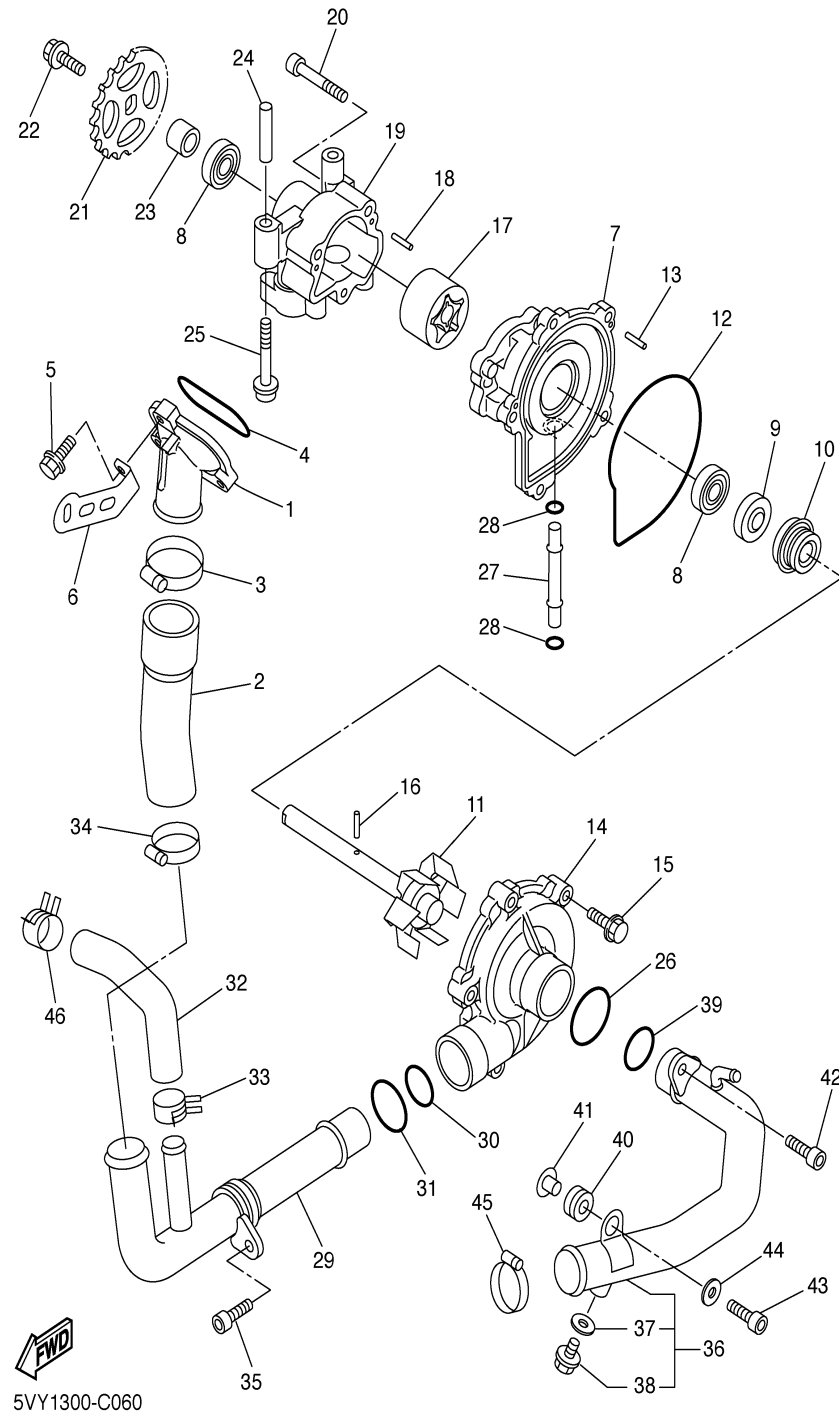

WATER PUMP

5VY1300-C060

Ref. No.	Part Number	Description	Qty	Remarks
1	5VY-12469-00-00	JOINT 1	1	
2	5VY-12576-00-00	HOSE 1	1	
3	90450-38040-00	HOSE CLAMP ASSY	1	
4	93210-47675-00	O-RING	1	
5	95024-06025-00	BOLT, FLANGE	3	
6	5VY-12637-00-00	STAY 1	1	
7	5VY-12421-00-00	HOUSING, WATER PUMP	1	
8	93306-00106-00	BEARING	2	
9	93102-12372-00	OIL SEAL	1	
10	11H-12438-10-00	SEAL, MECHANICAL	1	
11	5VY-12450-00-00	IMPELLER SHAFT ASSY	1	
12	4XV-12439-00-00	O-RING	1	
13	93603-12007-00	PIN, DOWEL	2	
14	5VY-12422-00-00	COVER, HOUSING	1	
15	90105-066A5-00	BOLT, FLANGE	5	
16	93603-17070-00	PIN, DOWEL	1	
17	5VY-13310-00-00	ROTOR ASSY 1	1	
18	93603-12007-00	PIN, DOWEL	2	
19	5VY-13336-00-00	HOUSING, ROTOR	1	
20	91317-06040-00	BOLT	3	
21	5VY-13355-00-00	SPROCKET, DRIVEN	1	
22	90105-06154-00	BOLT, FLANGE	1	
23	5VY-12456-00-00	WASHER	1	
24	91808-30031-00	PIN, DOWEL	1	
25	90110-06026-00	BOLT, HEXAGON SOCKET HEAD	2	
26	93210-357A2-00	O-RING	1	
27	4XV-12485-00-00	PIPE 5	1	
28	93210-06667-00	O-RING	2	
29	5VY-12481-00-00	PIPE 1	1	

CONTENTS

AIR INDUCTION SYSTEM	B6
CAMSHAFT CHAIN	A7
CLUTCH	C2-3
COWLING 1	E10-11
COWLING 2	E12 ,F1-2
CRANKCASE	B10
CRANKCASE COVER 1	B11-12
CRANKSHAFT PISTON	A4
CYLINDER	A3
CYLINDER HEAD	A2
ELECTRICAL 1	F10-11
ELECTRICAL 2	F12 ,G1
EXHAUST	B7-9
FENDER	C10-11
FLASHER LIGHT	F5
FRAME	C8-9
FRONT BRAKE CALIPER	E1
FRONT FORK	D6-7
FRONT MASTER CYLINDER	E6
FRONT WHEEL	D12
FUEL TANK	D8-10
GENERATOR	F3
HANDLE SWITCH LEVER	F9
HEADLIGHT	F7
INTAKE	B2-3
INTAKE 2	B4-5
METER	F6
OIL CLEANER	B1
OIL PUMP	A12
RADIATOR HOSE	A10-11
REAR ARM	D2-3
REAR BRAKE CALIPER	E4
REAR MASTER CYLINDER	E9
REAR SUSPENSION	D4
REAR WHEEL	E2-3
SEAT	D11
SHIFT CAM FORK	C6
SHIFT SHAFT	C7
SIDE COVER	C12 ,D1
STAND FOOTREST	E7-8
STARTER	C1
STARTING MOTOR	F4
STEERING	D5
STEERING HANDLE CABLE	E5
TAILLIGHT	F8
TRANSMISSION	C4-5
VALVE	A5-6
WATER PUMP	A8-9

CONTINUED ON NEXT FRAME ►