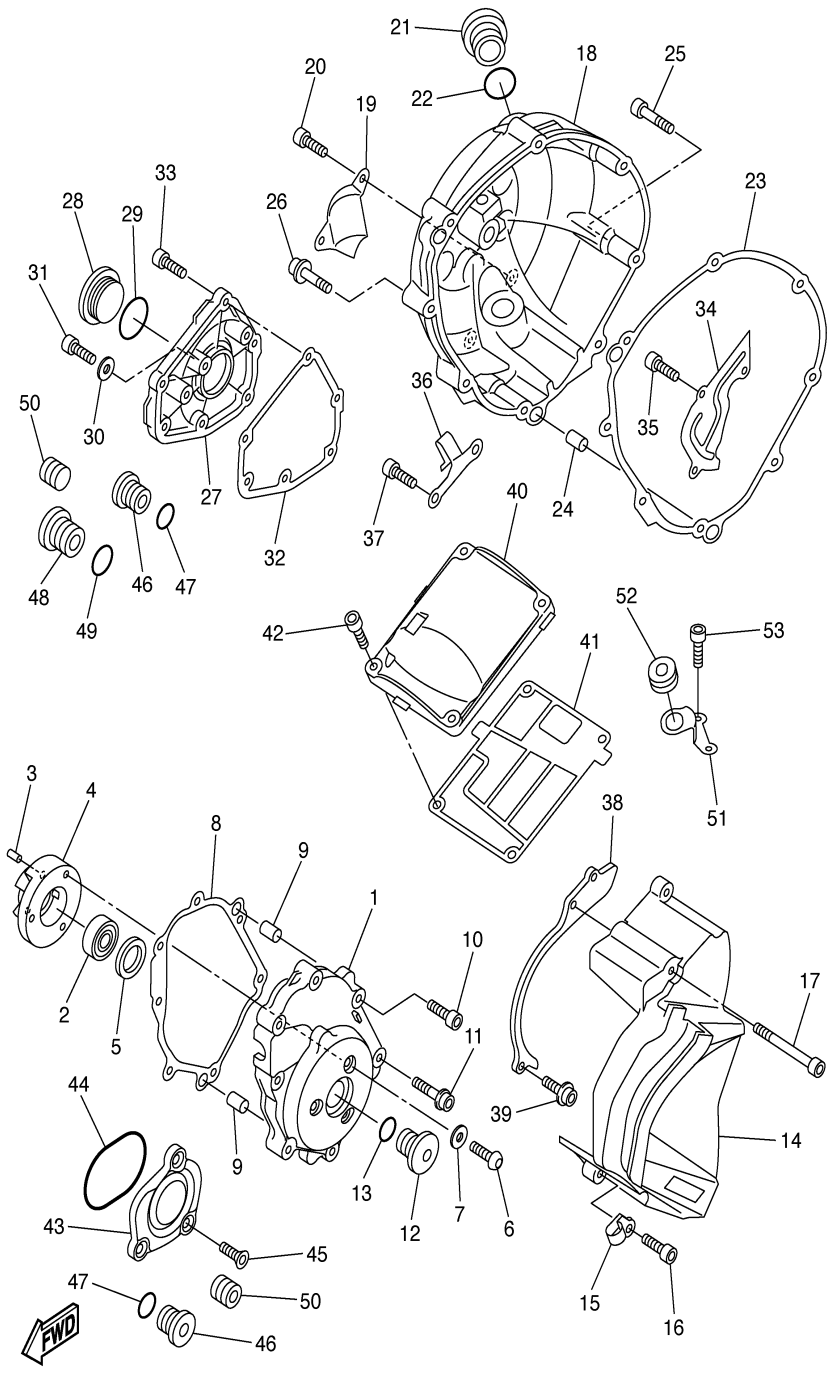

CRANKCASE COVER 1

5VY1300-C150

Ref. No.	Part Number	Description	Qty	Remarks
1	5VY-15411-00-00	COVER, CRANKCASE 1	1	
2	93306-20124-00	BEARING	1	
3	93605-10108-00	PIN, DOWEL	2	
4	5VY-15164-00-00	HOUSING, BEARING 2	1	
5	5VY-15542-00-00	COLLAR 2	1	
6	90149-06020-00	SCREW	3	
7	90201-06431-00	WASHER, PLATE	3	
8	5VY-15451-00-00	GASKET, CRANKCASE COVER 1	1	
9	99480-10018-00	PIN	2	
10	90109-06031-00	BOLT	4	
11	90110-08068-00	BOLT, HEXAGON SOCKET HEAD	3	
12	5PX-15189-00-00	PLUG	1	
13	93210-22382-00	O-RING	1	
14	5VY-15418-00-00	COVER, CHAIN CASE	1	
15	90462-08225-00	CLAMP	1	
16	90110-06020-00	BOLT, HEXAGON SOCKET HEAD	2	
17	90110-06047-00	BOLT, HEXAGON SOCKET HEAD	1	
18	5VY-15421-00-00	COVER, CRANKCASE 2	1	
19	5VY-15499-00-00	PROTECTOR, COVER	1	
20	92014-06014-00	BOLT, BUTTON HEAD	2	
21	5VY-15362-00-00	PLUG, OIL LEVEL	1	
22	93210-27370-00	O-RING	1	
23	5VY-15461-00-00	GASKET, CRANKCASE COVER 2	1	
24	93610-20189-00	PIN, DOWEL	2	
25	90109-06016-00	BOLT	7	
26	90110-06112-00	BOLT, HEXAGON SOCKET HEAD	1	

CONTENTS

AIR INDUCTION SYSTEM	B6
CAMSHAFT CHAIN	A7
CLUTCH	C2-3
COWLING 1	E10-11
COWLING 2	E12 ,F1-2
CRANKCASE	B10
CRANKCASE COVER 1	B11-12
CRANKSHAFT PISTON	A4
CYLINDER	A3
CYLINDER HEAD	A2
ELECTRICAL 1	F10-11
ELECTRICAL 2	F12 ,G1
EXHAUST	B7-9
FENDER	C10-11
FLASHER LIGHT	F5
FRAME	C8-9
FRONT BRAKE CALIPER	E1
FRONT FORK	D6-7
FRONT MASTER CYLINDER	E6
FRONT WHEEL	D12
FUEL TANK	D8-10
GENERATOR	F3
HANDLE SWITCH LEVER	F9
HEADLIGHT	F7
INTAKE	B2-3
INTAKE 2	B4-5
METER	F6
OIL CLEANER	B1
OIL PUMP	A12
RADIATOR HOSE	A10-11
REAR ARM	D2-3
REAR BRAKE CALIPER	E4
REAR MASTER CYLINDER	E9
REAR SUSPENSION	D4
REAR WHEEL	E2-3
SEAT	D11
SHIFT CAM FORK	C6
SHIFT SHAFT	C7
SIDE COVER	C12 ,D1
STAND FOOTREST	E7-8
STARTER	C1
STARTING MOTOR	F4
STEERING	D5
STEERING HANDLE CABLE	E5
TAILLIGHT	F8
TRANSMISSION	C4-5
VALVE	A5-6
WATER PUMP	A8-9

CONTINUED ON NEXT FRAME ►