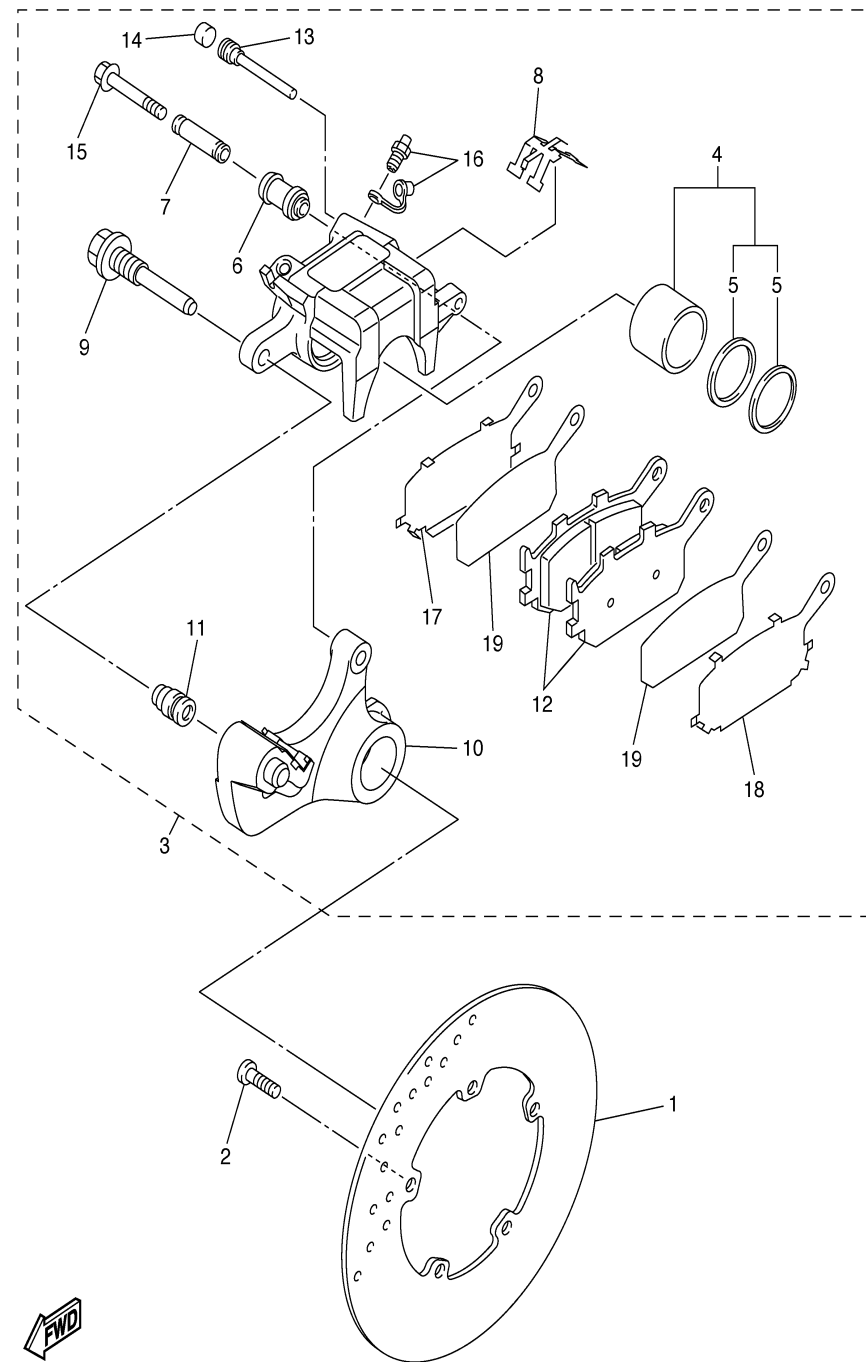

REAR BRAKE CALIPER

5VY1300-C330

Ref. No.	Part Number	Description	Qty	Remarks
1	5SL-2582W-00-00	DISK, REAR BRAKE 2	1	
2	90149-08009-00	SCREW	5	
3	5VY-2580W-00-00	CALIPER ASSY, REAR 2	1	
4	5VY-W0057-00-00	.PISTON ASSY, CALIPER	1	
5	5SL-W0047-00-00	...CALIPER SEAL KIT	1	
6	5SL-25917-00-00	.BOOT, CALIPER	1	
7	5SL-25838-00-00	.SLEEVE, CALIPER	1	
8	5SL-25919-00-00	.SUPPORT, PAD	1	
9	5SL-25914-00-00	.PIN, SLIDE	1	
10	5VY-25921-50-00	.BRACKET, SUPPORT	1	
11	3JD-25917-00-00	.BOOT, CALIPER	1	
12	5VX-W0046-00-00	.BRAKE PAD KIT 2	1	
13	8CR-25924-00-00	.PIN, PAD	1	
14	5DH-25916-00-00	.PLUG	1	
15	5SL-25926-00-00	.BOLT	1	
16	1UY-W0048-00-00	.BLEED SCREW KIT	1	
17	5SL-25827-00-00	.SHIM, CALIPER	1	
18	5SL-25827-10-00	.SHIM, CALIPER	1	
19	5SL-25828-00-00	.SHIM, CALIPER	2	

CONTENTS

AIR INDUCTION SYSTEM	B6
CAMSHAFT CHAIN	A7
CLUTCH	C2-3
COWLING 1	E10-11
COWLING 2	E12 ,F1-2
CRANKCASE	B10
CRANKCASE COVER 1	B11-12
CRANKSHAFT PISTON	A4
CYLINDER	A3
CYLINDER HEAD	A2
ELECTRICAL 1	F10-11
ELECTRICAL 2	F12 ,G1
EXHAUST	B7-9
FENDER	C10-11
FLASHER LIGHT	F5
FRAME	C8-9
FRONT BRAKE CALIPER	E1
FRONT FORK	D6-7
FRONT MASTER CYLINDER	E6
FRONT WHEEL	D12
FUEL TANK	D8-10
GENERATOR	F3
HANDLE SWITCH LEVER	F9
HEADLIGHT	F7
INTAKE	B2-3
INTAKE 2	B4-5
METER	F6
OIL CLEANER	B1
OIL PUMP	A12
RADIATOR HOSE	A10-11
REAR ARM	D2-3
REAR BRAKE CALIPER	E4
REAR MASTER CYLINDER	E9
REAR SUSPENSION	D4
REAR WHEEL	E2-3
SEAT	D11
SHIFT CAM FORK	C6
SHIFT SHAFT	C7
SIDE COVER	C12 ,D1
STAND FOOTREST	E7-8
STARTER	C1
STARTING MOTOR	F4
STEERING	D5
STEERING HANDLE CABLE	E5
TAILLIGHT	F8
TRANSMISSION	C4-5
VALVE	A5-6
WATER PUMP	A8-9