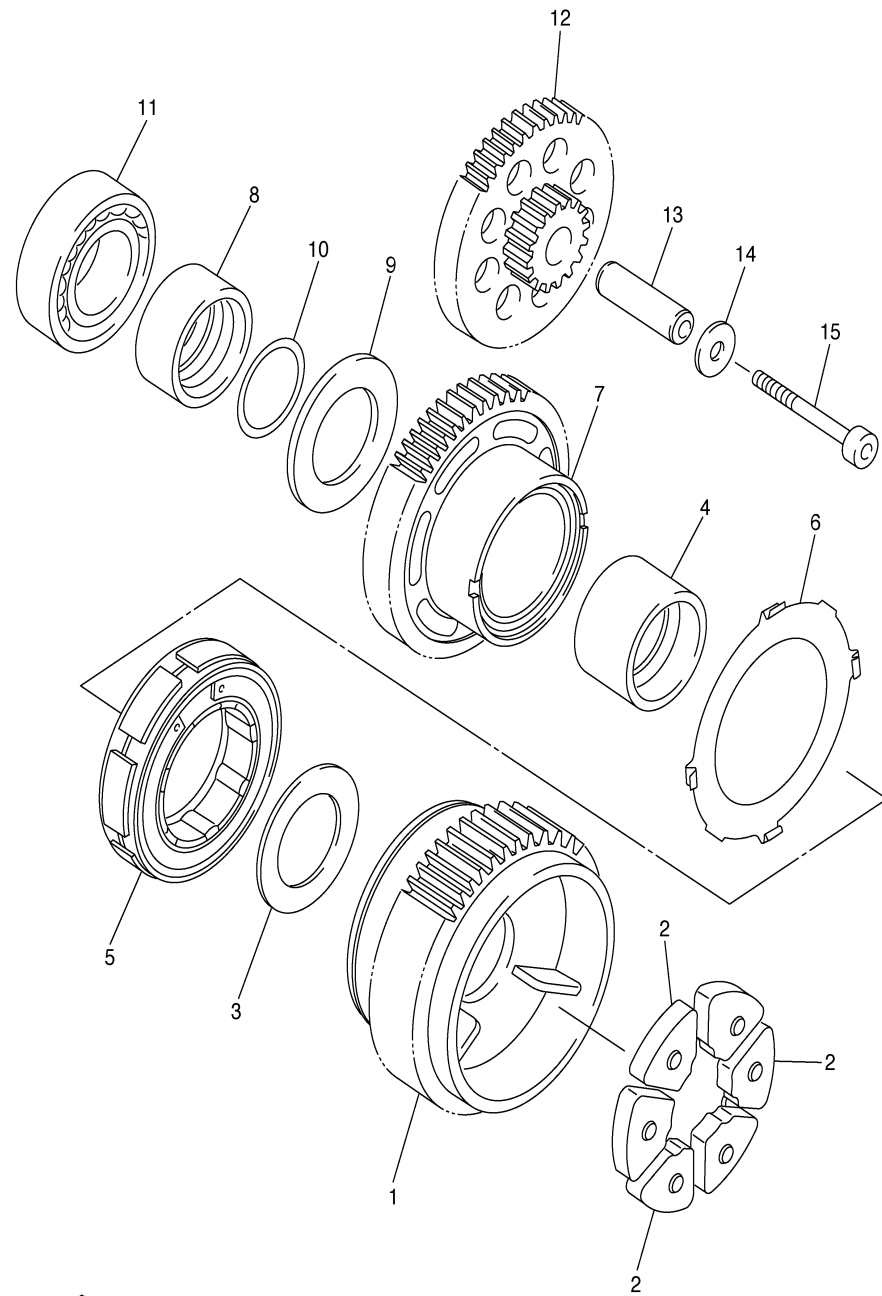

STARTER

Ref. No.	Part Number	Description	Qty	Remarks
1	5VY-11537-00-00	GEAR, DRIVEN	1	
2	5VY-16155-00-00	ABSORBER 1	3	
3	90201-20016-00	WASHER, PLATE	1	
4	5VY-11478-00-00	COLLAR	1	
5	5VY-15570-00-00	STARTER CLUTCH ASSY	1	
6	5VY-15586-00-00	PLATE, STARTER CLUTCH ASSY	1	
7	5VY-15515-00-00	GEAR 3	1	
8	5VY-11445-00-00	SPACER	1	
9	90201-20017-00	WASHER, PLATE	1	
10	93210-18397-00	O-RING	1	
11	93306-20230-00	BEARING	1	
12	5VY-15517-00-00	GEAR, IDLER 2	1	
13	5VY-15521-00-00	SHAFT 1	1	
14	90201-06589-00	WASHER, PLATE	1	
15	90110-06063-00	BOLT, HEXAGON SOCKET HEAD	1	

CONTENTS

AIR INDUCTION SYSTEM	B6
CAMSHAFT CHAIN	A7
CLUTCH	C2-3
COWLING 1	E10-11
COWLING 2	E12 ,F1-2
CRANKCASE	B10
CRANKCASE COVER 1	B11-12
CRANKSHAFT PISTON	A4
CYLINDER	A3
CYLINDER HEAD	A2
ELECTRICAL 1	F10-11
ELECTRICAL 2	F12 ,G1
EXHAUST	B7-9
FENDER	C10-11
FLASHER LIGHT	F5
FRAME	C8-9
FRONT BRAKE CALIPER	E1
FRONT FORK	D6-7
FRONT MASTER CYLINDER	E6
FRONT WHEEL	D12
FUEL TANK	D8-10
GENERATOR	F3
HANDLE SWITCH LEVER	F9
HEADLIGHT	F7
INTAKE	B2-3
INTAKE 2	B4-5
METER	F6
OIL CLEANER	B1
OIL PUMP	A12
RADIATOR HOSE	A10-11
REAR ARM	D2-3
REAR BRAKE CALIPER	E4
REAR MASTER CYLINDER	E9
REAR SUSPENSION	D4
REAR WHEEL	E2-3
SEAT	D11
SHIFT CAM FORK	C6
SHIFT SHAFT	C7
SIDE COVER	C12 ,D1
STAND FOOTREST	E7-8
STARTER	C1
STARTING MOTOR	F4
STEERING	D5
STEERING HANDLE CABLE	E5
TAILLIGHT	F8
TRANSMISSION	C4-5
VALVE	A5-6
WATER PUMP	A8-9

5VY1300-C160