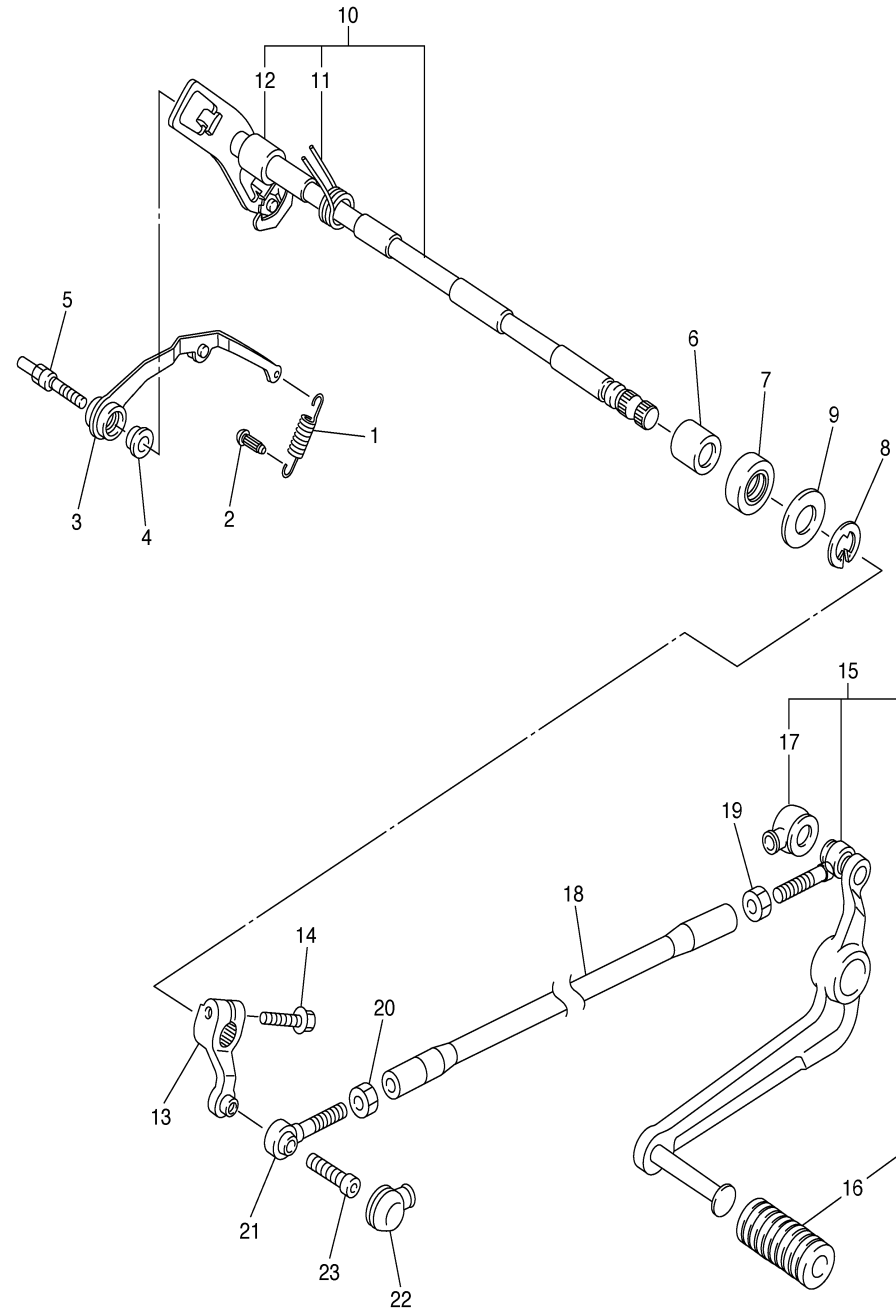

SHIFT SHAFT

Ref. No.	Part Number	Description	Qty	Remarks
1	5VY-18144-00-00	HANGER, SPRING	1	
2	132-16346-00-00	HOOK, SPRING	1	
3	5VY-18140-00-00	STOPPER LEVER ASSY	1	
4	90387-0804S-00	COLLAR	1	
5	5VY-18127-00-00	STOPPER, SCREW	1	
6	93317-11287-00	BEARING	2	
7	93101-12004-00	OIL SEAL	1	
8	99001-10600-00	CIRCLIP	1	
9	90201-12575-00	WASHER, PLATE	2	
10	5VY-18101-00-00	SHIFT SHAFT ASSY	1	
11	90508-32020-00	..SPRING, TORSION	1	
12	90387-1211D-00	..COLLAR	1	
13	5VY-18112-00-00	ARM, SHIFT	1	
14	95027-06020-00	BOLT, FLANGE	1	
15	5VY-18110-00-00	SHIFT PEDAL ASSY	1	
16	5EB-18113-00-00	..COVER, SHIFT PEDAL	1	
17	4XV-18154-00-00	..COVER, DUST	1	
18	5VY-18115-00-00	ROD, SHIFT	1	
19	90170-06228-00	NUT (COUNTER CLOCKWISE)	1	
20	95304-06700-00	NUT	1	
21	5LV-18116-00-00	JOINT, ROD 1	1	
22	4XV-18154-00-00	COVER, DUST	1	
23	90111-06019-00	BOLT	1	

CONTENTS	
AIR INDUCTION SYSTEM	B6
CAMSHAFT CHAIN	A7
CLUTCH	C2-3
COWLING 1	E10-11
COWLING 2	E12 ,F1-2
CRANKCASE	B10
CRANKCASE COVER 1	B11-12
CRANKSHAFT PISTON	A4
CYLINDER	A3
CYLINDER HEAD	A2
ELECTRICAL 1	F10-11
ELECTRICAL 2	F12 ,G1
EXHAUST	B7-9
FENDER	C10-11
FLASHER LIGHT	F5
FRAME	C8-9
FRONT BRAKE CALIPER	E1
FRONT FORK	D6-7
FRONT MASTER CYLINDER	E6
FRONT WHEEL	D12
FUEL TANK	D8-10
GENERATOR	F3
HANDLE SWITCH LEVER	F9
HEADLIGHT	F7
INTAKE	B2-3
INTAKE 2	B4-5
METER	F6
OIL CLEANER	B1
OIL PUMP	A12
RADIATOR HOSE	A10-11
REAR ARM	D2-3
REAR BRAKE CALIPER	E4
REAR MASTER CYLINDER	E9
REAR SUSPENSION	D4
REAR WHEEL	E2-3
SEAT	D11
SHIFT CAM FORK	C6
SHIFT SHAFT	C7
SIDE COVER	C12 ,D1
STAND FOOTREST	E7-8
STARTER	C1
STARTING MOTOR	F4
STEERING	D5
STEERING HANDLE CABLE	E5
TAILLIGHT	F8
TRANSMISSION	C4-5
VALVE	A5-6
WATER PUMP	A8-9

5VY1300-C200