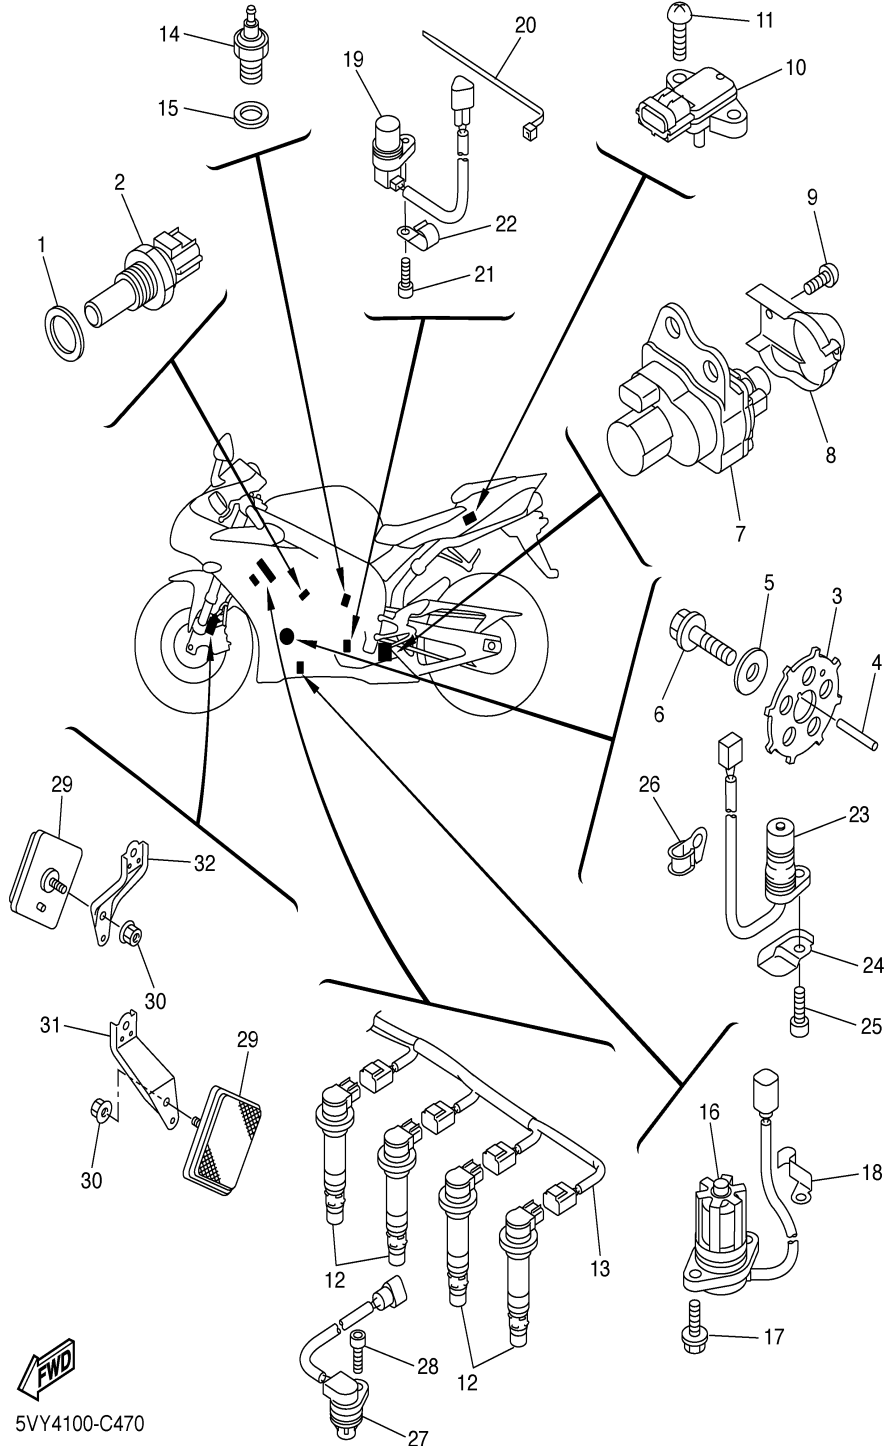

CONTENTS	
AIR INDUCTION SYSTEM	B6
CAMSHAFT CHAIN	A7
CLUTCH	C2-3
COWLING 1	E10-11
COWLING 2	E12 ,F1-2
CRANKCASE	B10
CRANKCASE COVER 1	B11-12
CRANKSHAFT PISTON	A4
CYLINDER	A3
CYLINDER HEAD	A2
ELECTRICAL 1	F10-11
ELECTRICAL 2	F12 ,G1
EXHAUST	B7-9
FENDER	C10-11
FLASHER LIGHT	F5
FRAME	C8-9
FRONT BRAKE CALIPER	E1
FRONT FORK	D6-7
FRONT MASTER CYLINDER	E6
FRONT WHEEL	D12
FUEL TANK	D8-10
GENERATOR	F3
HANDLE SWITCH LEVER	F9
HEADLIGHT	F7
INTAKE	B2-3
INTAKE 2	B4-5
METER	F6
OIL CLEANER	B1
OIL PUMP	A12
RADIATOR HOSE	A10-11
REAR ARM	D2-3
REAR BRAKE CALIPER	E4
REAR MASTER CYLINDER	E9
REAR SUSPENSION	D4
REAR WHEEL	E2-3
SEAT	D11
SHIFT CAM FORK	C6
SHIFT SHAFT	C7
SIDE COVER	C12 ,D1
STAND FOOTREST	E7-8
STARTER	C1
STARTING MOTOR	F4
STEERING	D5
STEERING HANDLE CABLE	E5
TAILLIGHT	F8
TRANSMISSION	C4-5
VALVE	A5-6
WATER PUMP	A8-9

FWD
5VY4100-C470

CONTINUED ON NEXT FRAME ►