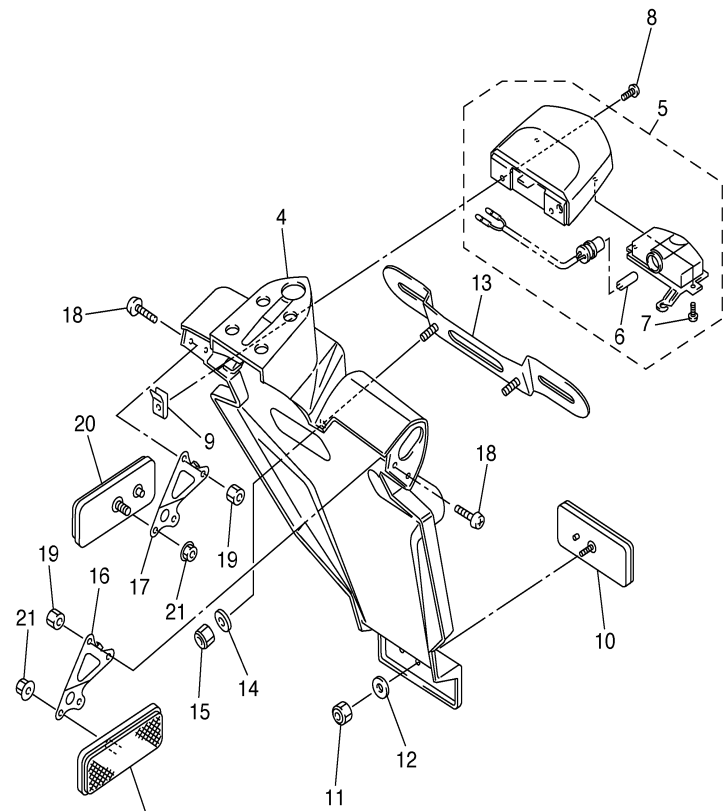

CONTENTS

AIR INDUCTION SYSTEM	B6
CAMSHAFT CHAIN	A7
CLUTCH	C2-3
COWLING 1	E10-11
COWLING 2	E12 ,F1-2
CRANKCASE	B10
CRANKCASE COVER 1	B11-12
CRANKSHAFT PISTON	A4
CYLINDER	A3
CYLINDER HEAD	A2
ELECTRICAL 1	F10-11
ELECTRICAL 2	F12 ,G1
EXHAUST	B7-9
FENDER	C10-11
FLASHER LIGHT	F5
FRAME	C8-9
FRONT BRAKE CALIPER	E1
FRONT FORK	D6-7
FRONT MASTER CYLINDER	E6
FRONT WHEEL	D12
FUEL TANK	D8-10
GENERATOR	F3
HANDLE SWITCH LEVER	F9
HEADLIGHT	F7
INTAKE	B2-3
INTAKE 2	B4-5
METER	F6
OIL CLEANER	B1
OIL PUMP	A12
RADIATOR HOSE	A10-11
REAR ARM	D2-3
REAR BRAKE CALIPER	E4
REAR MASTER CYLINDER	E9
REAR SUSPENSION	D4
REAR WHEEL	E2-3
SEAT	D11
SHIFT CAM FORK	C6
SHIFT SHAFT	C7
SIDE COVER	C12 ,D1
STAND FOOTREST	E7-8
STARTER	C1
STARTING MOTOR	F4
STEERING	D5
STEERING HANDLE CABLE	E5
TAILLIGHT	F8
TRANSMISSION	C4-5
VALVE	A5-6
WATER PUMP	A8-9

5VY4100-C450