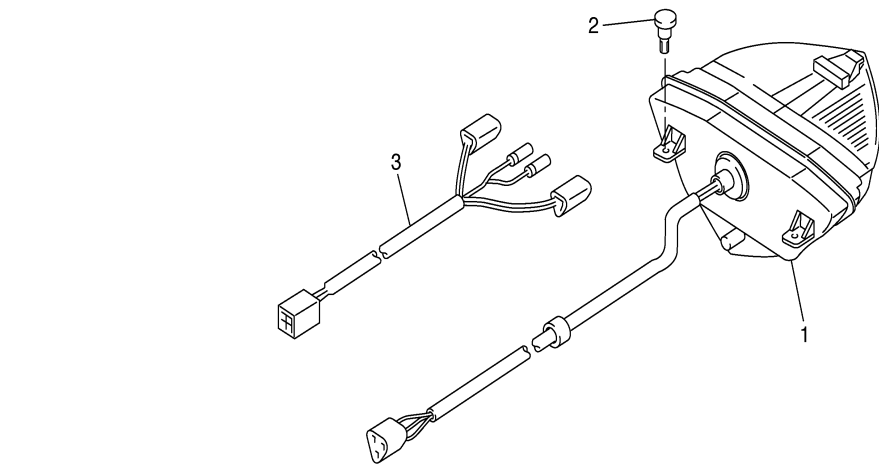

CONTENTS

AIR INDUCTION SYSTEM	B6
CAMSHAFT CHAIN	A7
CLUTCH	C2-3
COWLING 1	E10-11
COWLING 2	E12 ,F1-2
CRANKCASE	B10
CRANKCASE COVER 1	B11-12
CRANKSHAFT PISTON	A4
CYLINDER	A3
CYLINDER HEAD	A2
ELECTRICAL 1	F10-11
ELECTRICAL 2	F12 ,G1
EXHAUST	B7-9
FENDER	C10-11
FLASHER LIGHT	F5
FRAME	C8-9
FRONT BRAKE CALIPER	E1
FRONT FORK	D6-7
FRONT MASTER CYLINDER	E6
FRONT WHEEL	D12
FUEL TANK	D8-10
GENERATOR	F3
HANDLE SWITCH LEVER	F9
HEADLIGHT	F7
INTAKE	B2-3
INTAKE 2	B4-5
METER	F6
OIL CLEANER	B1
OIL PUMP	A12
RADIATOR HOSE	A10-11
REAR ARM	D2-3
REAR BRAKE CALIPER	E4
REAR MASTER CYLINDER	E9
REAR SUSPENSION	D4
REAR WHEEL	E2-3
SEAT	D11
SHIFT CAM FORK	C6
SHIFT SHAFT	C7
SIDE COVER	C12 ,D1
STAND FOOTREST	E7-8
STARTER	C1
STARTING MOTOR	F4
STEERING	D5
STEERING HANDLE CABLE	E5
TAILLIGHT	F8
TRANSMISSION	C4-5
VALVE	A5-6
WATER PUMP	A8-9

5VY4100-C450