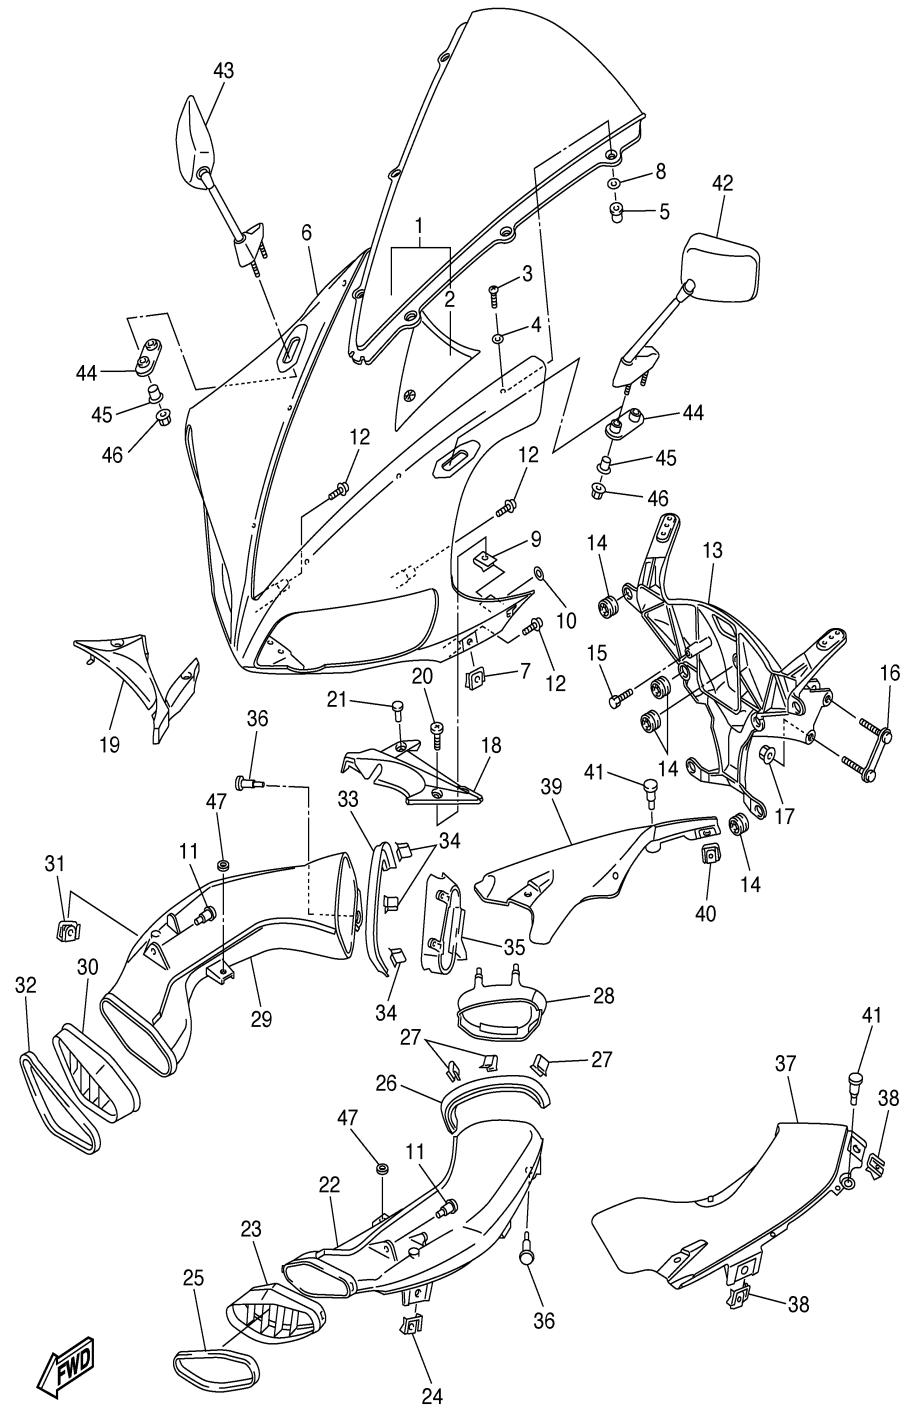

COWLING 1

5VY1300-C380

Ref. No.	Part Number	Description	Qty	Remarks
1	5VY-Y2881-10-00	WINDSHIELD	1	
2	5VY-2832P-00-00	..GRAPHIC 18	1	
3	90150-05024-00	SCREW, ROUND HEAD	6	
4	90202-05123-00	WASHER, PLATE	6	
5	90179-05523-00	NUT	6	
6	5VY-2835G-00-P0	BODY, FRONT UPPER 1	1	UR DRMK
	5VY-2835G-00-P1	BODY, FRONT UPPER 1	1	UR DPBMC
	5VY-2835G-00-P3	BODY, FRONT UPPER 1	1	UR BS4
7	5PW-2177L-00-00	PLATE, SPRING	2	
8	5JJ-2834W-00-00	PROTECTOR 2	6	
9	90183-05074-00	NUT, SPRING	2	
10	5VY-2834V-00-00	PROTECTOR 1	2	
11	90269-07007-00	RIVET	2	
12	90160-05007-00	SCREW, ROUND TAPPING ...	5	
13	5VY-28356-00-00	STAY 1	1	
14	4XV-83513-00-00	DAMPER	9	
15	91317-05012-00	BOLT	1	
16	4XV-28336-00-00	PLATE	1	
17	95607-08200-00	NUT, SELF-LOCKING	2	
18	5VY-2837L-00-00	PANEL, CONSOLE 1	1	
19	5VY-2837M-00-00	PANEL, CONSOLE 2	1	
20	90154-05013-00	SCREW, BINDING	2	
21	90269-06001-00	RIVET	2	
22	5VY-2838N-00-P0	DUCT 1	1	FOR DRMK, DPBMC
	5VY-2838N-00-P2	DUCT 1	1	FOR BS4
23	5VY-2837N-00-00	GRILL, AIR INTAKE 1	1	
24	5PW-2177L-00-00	PLATE, SPRING	1	
25	5VY-28346-00-00	MOLE 2	1	
26	5VY-2834E-00-00	DAMPER 1	1	
27	1FK-2171H-00-00	GUIDE	3	

CONTENTS

AIR INDUCTION SYSTEM	B6
CAMSHAFT CHAIN	A7
CLUTCH	C2-3
COWLING 1	E10-11
COWLING 2	E12 ,F1-2
CRANKCASE	B10
CRANKCASE COVER 1	B11-12
CRANKSHAFT PISTON	A4
CYLINDER	A3
CYLINDER HEAD	A2
ELECTRICAL 1	F10-11
ELECTRICAL 2	F12 ,G1
EXHAUST	B7-9
FENDER	C10-11
FLASHER LIGHT	F5
FRAME	C8-9
FRONT BRAKE CALIPER	E1
FRONT FORK	D6-7
FRONT MASTER CYLINDER	E6
FRONT WHEEL	D12
FUEL TANK	D8-10
GENERATOR	F3
HANDLE SWITCH LEVER	F9
HEADLIGHT	F7
INTAKE	B2-3
INTAKE 2	B4-5
METER	F6
OIL CLEANER	B1
OIL PUMP	A12
RADIATOR HOSE	A10-11
REAR ARM	D2-3
REAR BRAKE CALIPER	E4
REAR MASTER CYLINDER	E9
REAR SUSPENSION	D4
REAR WHEEL	E2-3
SEAT	D11
SHIFT CAM FORK	C6
SHIFT SHAFT	C7
SIDE COVER	C12 ,D1
STAND FOOTREST	E7-8
STARTER	C1
STARTING MOTOR	F4
STEERING	D5
STEERING HANDLE CABLE	E5
TAILLIGHT	F8
TRANSMISSION	C4-5
VALVE	A5-6
WATER PUMP	A8-9

CONTINUED ON NEXT FRAME ►