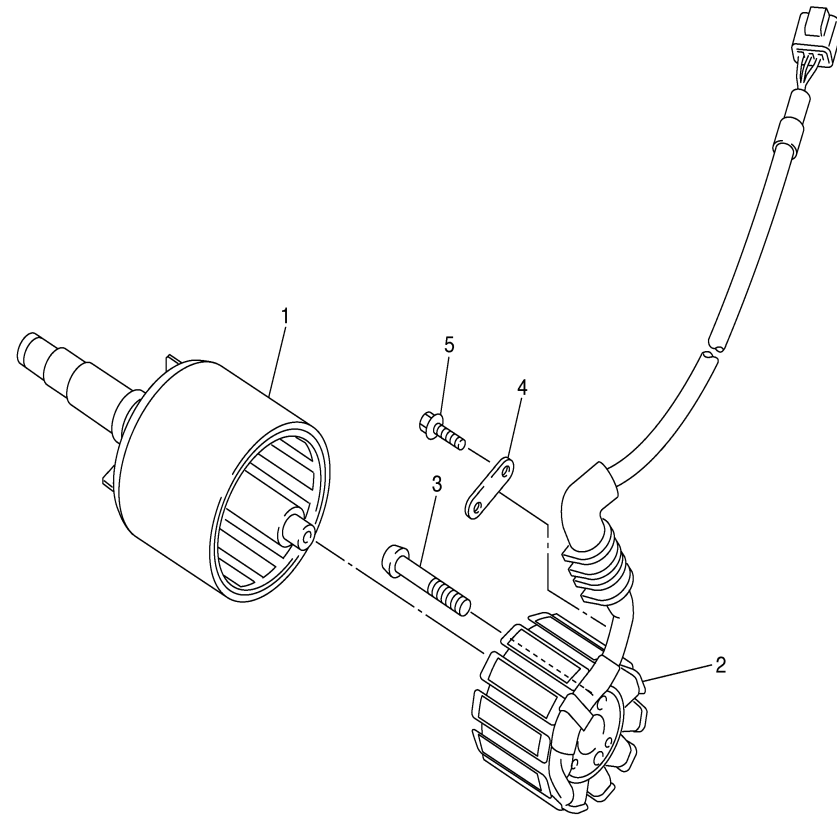

GENERATOR

Ref. No.	Part Number	Description	Qty	Remarks
1	5VY-81450-00-00	ROTOR ASSY	1	
2	5VY-81410-00-00	STATOR ASSY	1	
3	90149-06035-00	SCREW	3	
4	5VY-15191-00-00	PLATE	1	
5	90105-06050-00	BOLT, FLANGE	1	

CONTENTS

AIR INDUCTION SYSTEM	B6
CAMSHAFT CHAIN	A7
CLUTCH	C2-3
COWLING 1	E10-11
COWLING 2	E12 ,F1-2
CRANKCASE	B10
CRANKCASE COVER 1	B11-12
CRANKSHAFT PISTON	A4
CYLINDER	A3
CYLINDER HEAD	A2
ELECTRICAL 1	F10-11
ELECTRICAL 2	F12 ,G1
EXHAUST	B7-9
FENDER	C10-11
FLASHER LIGHT	F5
FRAME	C8-9
FRONT BRAKE CALIPER	E1
FRONT FORK	D6-7
FRONT MASTER CYLINDER	E6
FRONT WHEEL	D12
FUEL TANK	D8-10
GENERATOR	F3
HANDLE SWITCH LEVER	F9
HEADLIGHT	F7
INTAKE	B2-3
INTAKE 2	B4-5
METER	F6
OIL CLEANER	B1
OIL PUMP	A12
RADIATOR HOSE	A10-11
REAR ARM	D2-3
REAR BRAKE CALIPER	E4
REAR MASTER CYLINDER	E9
REAR SUSPENSION	D4
REAR WHEEL	E2-3
SEAT	D11
SHIFT CAM FORK	C6
SHIFT SHAFT	C7
SIDE COVER	C12 ,D1
STAND FOOTREST	E7-8
STARTER	C1
STARTING MOTOR	F4
STEERING	D5
STEERING HANDLE CABLE	E5
TAILLIGHT	F8
TRANSMISSION	C4-5
VALVE	A5-6
WATER PUMP	A8-9

5VY1300-C400