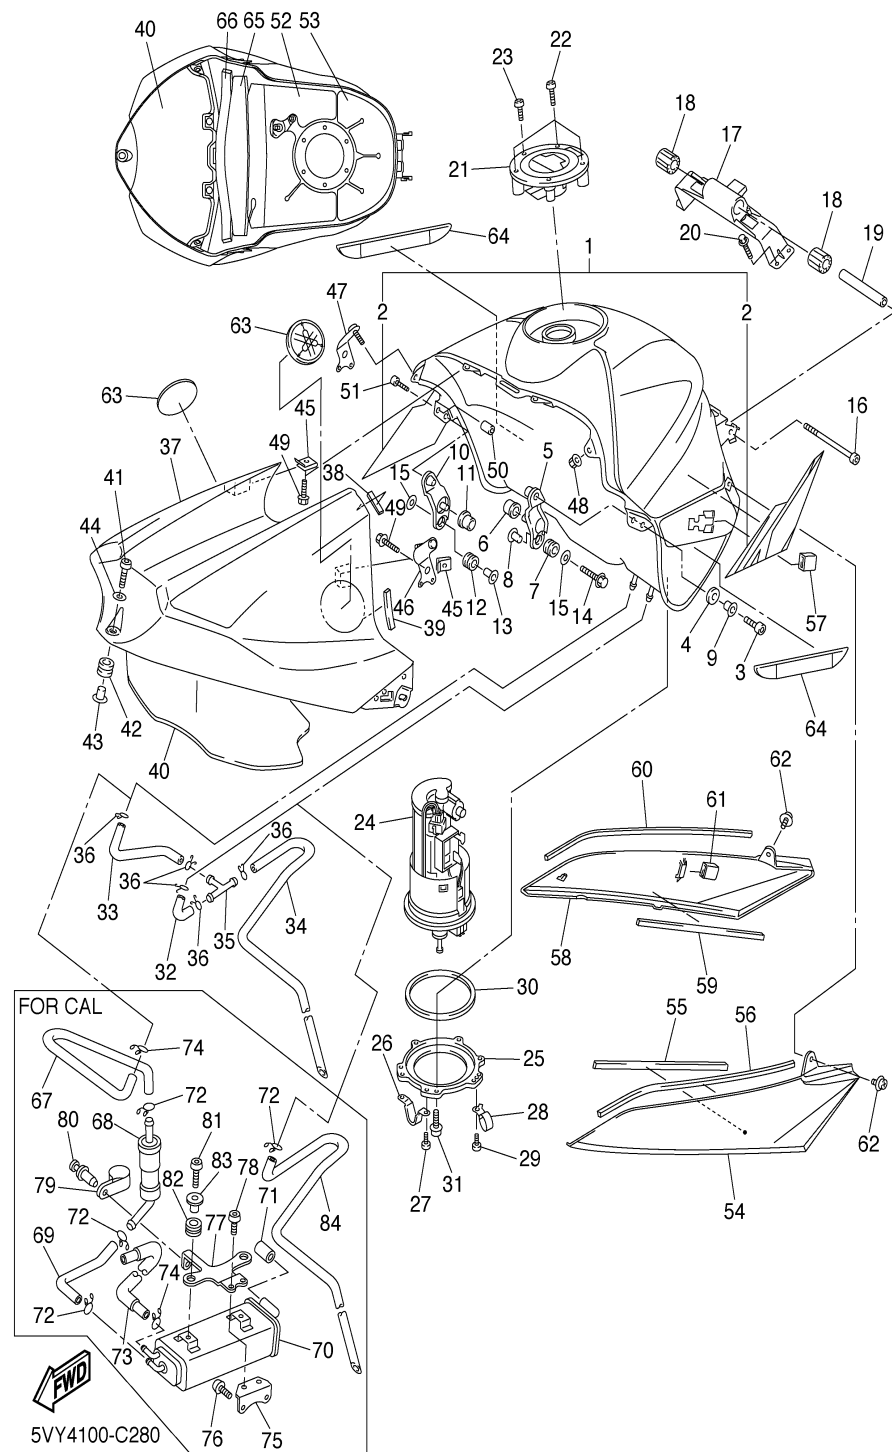

FUEL TANK

Ref. No.	Part Number	Description	Qty	Remarks
28	90461-10010-00	CLAMP	1	
29	90154-05012-00	SCREW, BINDING	1	
30	5JW-24486-00-00	O-RING	1	
31	90110-05014-00	BOLT, HEXAGON SOCKET HEAD	6	
32	5VY-24315-00-00	PIPE 5	1	
33	5VY-24316-00-00	PIPE 6	1	
34	5VY-24317-00-00	PIPE 7	1	
35	90413-07007-00	WAY 3	1	
36	90467-09006-00	CLIP	5	
37	5VY-2171A-00-P0	COVER, TOP	1	UR DRMK
	5VY-2171A-00-P1	COVER, TOP	1	UR DPBMC
	5VY-2171A-00-P3	COVER, TOP	1	UR BS4
38	5VY-2414J-00-00	DAMPER, PLATE 2	2	
39	4XV-2834E-00-00	DAMPER 1	2	
40	5VY-24145-00-00	DAMPER, SIDE COVER	1	
41	91314-06025-00	BOLT	1	
42	90480-12314-00	GROMMET	1	
43	90387-065J6-00	COLLAR	1	
44	90201-06M30-00	WASHER, PLATE	1	
45	90183-05074-00	NUT, SPRING	4	
46	5VY-24117-00-00	STAY, FUEL TANK 3	1	
47	5VY-24118-00-00	STAY, FUEL TANK 4	1	
48	95707-05500-00	NUT, FLANGE	2	
49	90105-05002-00	BOLT, FLANGE	4	
50	90179-05523-00	NUT	2	
51	98907-05014-00	SCREW, BIND	2	
52	5VY-2414N-00-00	DAMPER, PLATE 4	1	
53	5VY-2414P-00-00	DAMPER, PLATE 5	1	
54	5VY-24129-00-00	COVER, SIDE 1	1	

CONTENTS	
AIR INDUCTION SYSTEM	B6
CAMSHAFT CHAIN	A7
CLUTCH	C2-3
COWLING 1	E10-11
COWLING 2	E12 ,F1-2
CRANKCASE	B10
CRANKCASE COVER 1	B11-12
CRANKSHAFT PISTON	A4
CYLINDER	A3
CYLINDER HEAD	A2
ELECTRICAL 1	F10-11
ELECTRICAL 2	F12 ,G1
EXHAUST	B7-9
FENDER	C10-11
FLASHER LIGHT	F5
FRAME	C8-9
FRONT BRAKE CALIPER	E1
FRONT FORK	D6-7
FRONT MASTER CYLINDER	E6
FRONT WHEEL	D12
FUEL TANK	D8-10
GENERATOR	F3
HANDLE SWITCH LEVER	F9
HEADLIGHT	F7
INTAKE	B2-3
INTAKE 2	B4-5
METER	F6
OIL CLEANER	B1
OIL PUMP	A12
RADIATOR HOSE	A10-11
REAR ARM	D2-3
REAR BRAKE CALIPER	E4
REAR MASTER CYLINDER	E9
REAR SUSPENSION	D4
REAR WHEEL	E2-3
SEAT	D11
SHIFT CAM FORK	C6
SHIFT SHAFT	C7
SIDE COVER	C12 ,D1
STAND FOOTREST	E7-8
STARTER	C1
STARTING MOTOR	F4
STEERING	D5
STEERING HANDLE CABLE	E5
TAILLIGHT	F8
TRANSMISSION	C4-5
VALVE	A5-6
WATER PUMP	A8-9

CONTINUED ON NEXT FRAME ►