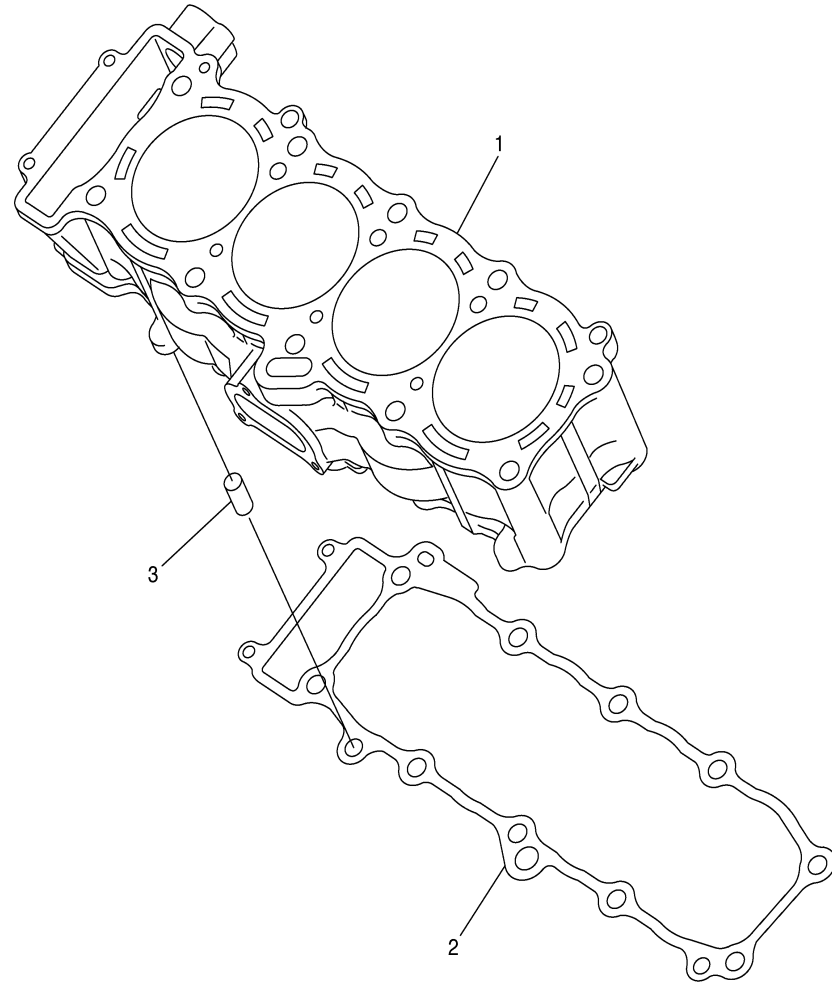

CYLINDER

Ref. No.	Part Number	Description	Qty	Remarks
1	5VY-11311-00-00	CYLINDER 1	1	
2	5VY-11351-00-00	GASKET, CYLINDER	1	
3	99530-10114-00	PIN, DOWEL	2	

CONTENTS

AIR INDUCTION SYSTEM	B6
CAMSHAFT CHAIN	A7
CLUTCH	C2-3
COWLING 1	E10-11
COWLING 2	E12 ,F1-2
CRANKCASE	B10
CRANKCASE COVER 1	B11-12
CRANKSHAFT PISTON	A4
CYLINDER	A3
CYLINDER HEAD	A2
ELECTRICAL 1	F10-11
ELECTRICAL 2	F12 ,G1
EXHAUST	B7-9
FENDER	C10-11
FLASHER LIGHT	F5
FRAME	C8-9
FRONT BRAKE CALIPER	E1
FRONT FORK	D6-7
FRONT MASTER CYLINDER	E6
FRONT WHEEL	D12
FUEL TANK	D8-10
GENERATOR	F3
HANDLE SWITCH LEVER	F9
HEADLIGHT	F7
INTAKE	B2-3
INTAKE 2	B4-5
METER	F6
OIL CLEANER	B1
OIL PUMP	A12
RADIATOR HOSE	A10-11
REAR ARM	D2-3
REAR BRAKE CALIPER	E4
REAR MASTER CYLINDER	E9
REAR SUSPENSION	D4
REAR WHEEL	E2-3
SEAT	D11
SHIFT CAM FORK	C6
SHIFT SHAFT	C7
SIDE COVER	C12 ,D1
STAND FOOTREST	E7-8
STARTER	C1
STARTING MOTOR	F4
STEERING	D5
STEERING HANDLE CABLE	E5
TAILLIGHT	F8
TRANSMISSION	C4-5
VALVE	A5-6
WATER PUMP	A8-9

5VY1300-C020