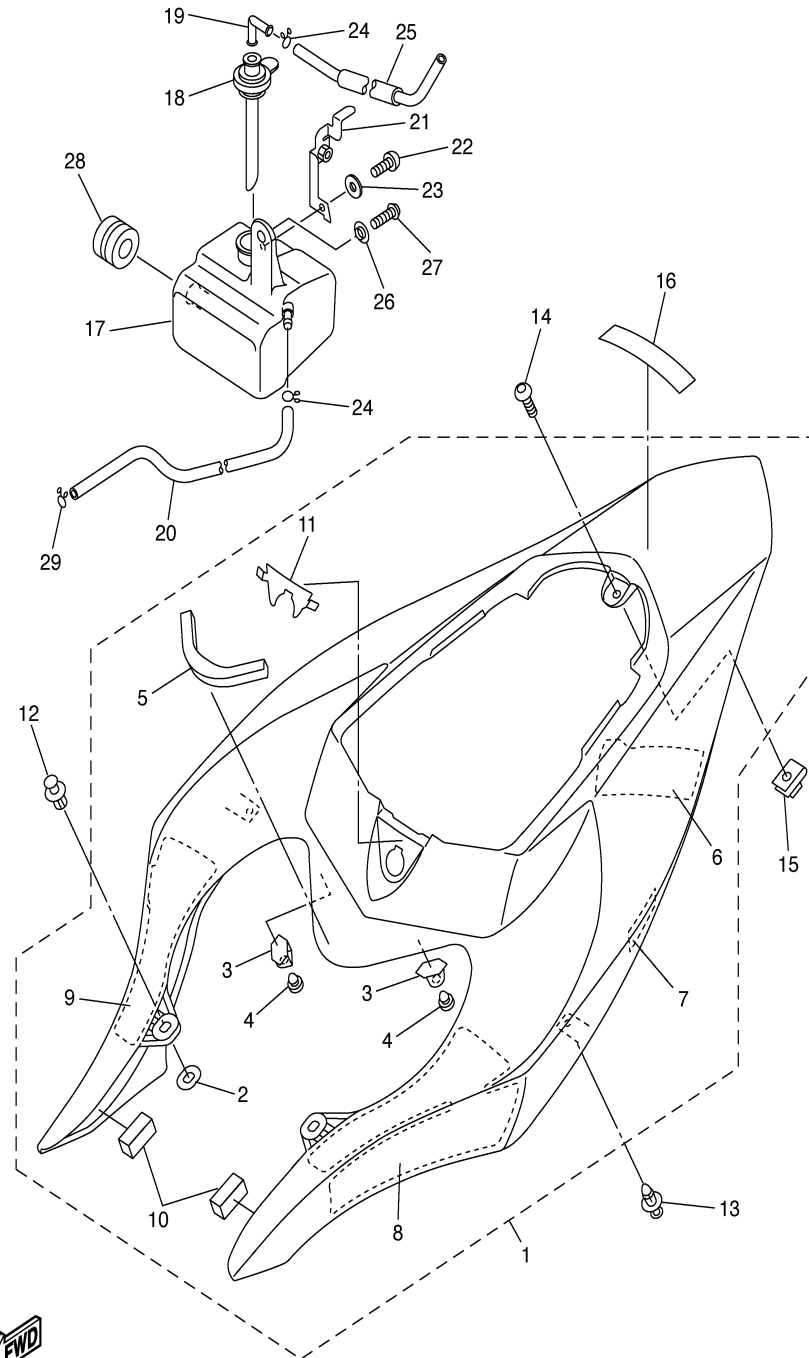

CONTENTS

AIR INDUCTION SYSTEM	B6
CAMSHAFT CHAIN	A7
CLUTCH	C2-3
COWLING 1	E10-11
COWLING 2	E12 ,F1-2
CRANKCASE	B10
CRANKCASE COVER 1	B11-12
CRANKSHAFT PISTON	A4
CYLINDER	A3
CYLINDER HEAD	A2
ELECTRICAL 1	F10-11
ELECTRICAL 2	F12 ,G1
EXHAUST	B7-9
FENDER	C10-11
FLASHER LIGHT	F5
FRAME	C8-9
FRONT BRAKE CALIPER	E1
FRONT FORK	D6-7
FRONT MASTER CYLINDER	E6
FRONT WHEEL	D12
FUEL TANK	D8-10
GENERATOR	F3
HANDLE SWITCH LEVER	F9
HEADLIGHT	F7
INTAKE	B2-3
INTAKE 2	B4-5
METER	F6
OIL CLEANER	B1
OIL PUMP	A12
RADIATOR HOSE	A10-11
REAR ARM	D2-3
REAR BRAKE CALIPER	E4
REAR MASTER CYLINDER	E9
REAR SUSPENSION	D4
REAR WHEEL	E2-3
SEAT	D11
SHIFT CAM FORK	C6
SHIFT SHAFT	C7
SIDE COVER	C12 ,D1
STAND FOOTREST	E7-8
STARTER	C1
STARTING MOTOR	F4
STEERING	D5
STEERING HANDLE CABLE	E5
TAILLIGHT	F8
TRANSMISSION	C4-5
VALVE	A5-6
WATER PUMP	A8-9

5VY1300-C230

CONTINUED ON NEXT FRAME ►