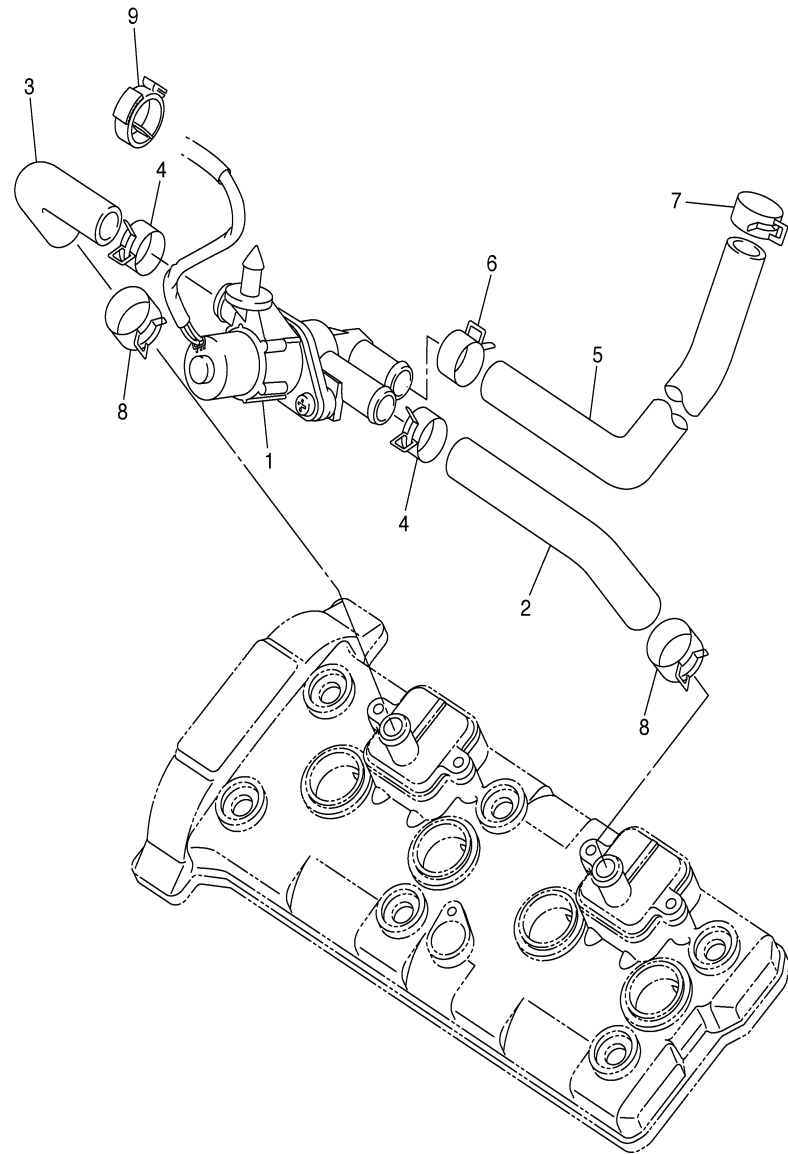

AIR INDUCTION SYSTEM

Ref. No.	Part Number	Description	Qty	Remarks
1	5VY-14840-00-00	AIR CUT VALVE ASS'Y	1	
2	5VY-14881-00-00	HOSE, BEND 1	1	
3	5VY-14882-00-00	HOSE, BEND 2	1	
4	90467-18172-00	CLIP	2	
5	5VY-14883-00-00	HOSE, BEND 3	1	
6	90467-18172-00	CLIP	1	
7	90467-17128-00	CLIP	1	
8	90467-180A0-00	CLIP	2	
9	90464-30003-00	CLAMP	1	

CONTENTS

AIR INDUCTION SYSTEM	B6
CAMSHAFT CHAIN	A7
CLUTCH	C2-3
COWLING 1	E10-11
COWLING 2	E12 ,F1-2
CRANKCASE	B10
CRANKCASE COVER 1	B11-12
CRANKSHAFT PISTON	A4
CYLINDER	A3
CYLINDER HEAD	A2
ELECTRICAL 1	F10-11
ELECTRICAL 2	F12 ,G1
EXHAUST	B7-9
FENDER	C10-11
FLASHER LIGHT	F5
FRAME	C8-9
FRONT BRAKE CALIPER	E1
FRONT FORK	D6-7
FRONT MASTER CYLINDER	E6
FRONT WHEEL	D12
FUEL TANK	D8-10
GENERATOR	F3
HANDLE SWITCH LEVER	F9
HEADLIGHT	F7
INTAKE	B2-3
INTAKE 2	B4-5
METER	F6
OIL CLEANER	B1
OIL PUMP	A12
RADIATOR HOSE	A10-11
REAR ARM	D2-3
REAR BRAKE CALIPER	E4
REAR MASTER CYLINDER	E9
REAR SUSPENSION	D4
REAR WHEEL	E2-3
SEAT	D11
SHIFT CAM FORK	C6
SHIFT SHAFT	C7
SIDE COVER	C12 ,D1
STAND FOOTREST	E7-8
STARTER	C1
STARTING MOTOR	F4
STEERING	D5
STEERING HANDLE CABLE	E5
TAILLIGHT	F8
TRANSMISSION	C4-5
VALVE	A5-6
WATER PUMP	A8-9

5VY1300-C120