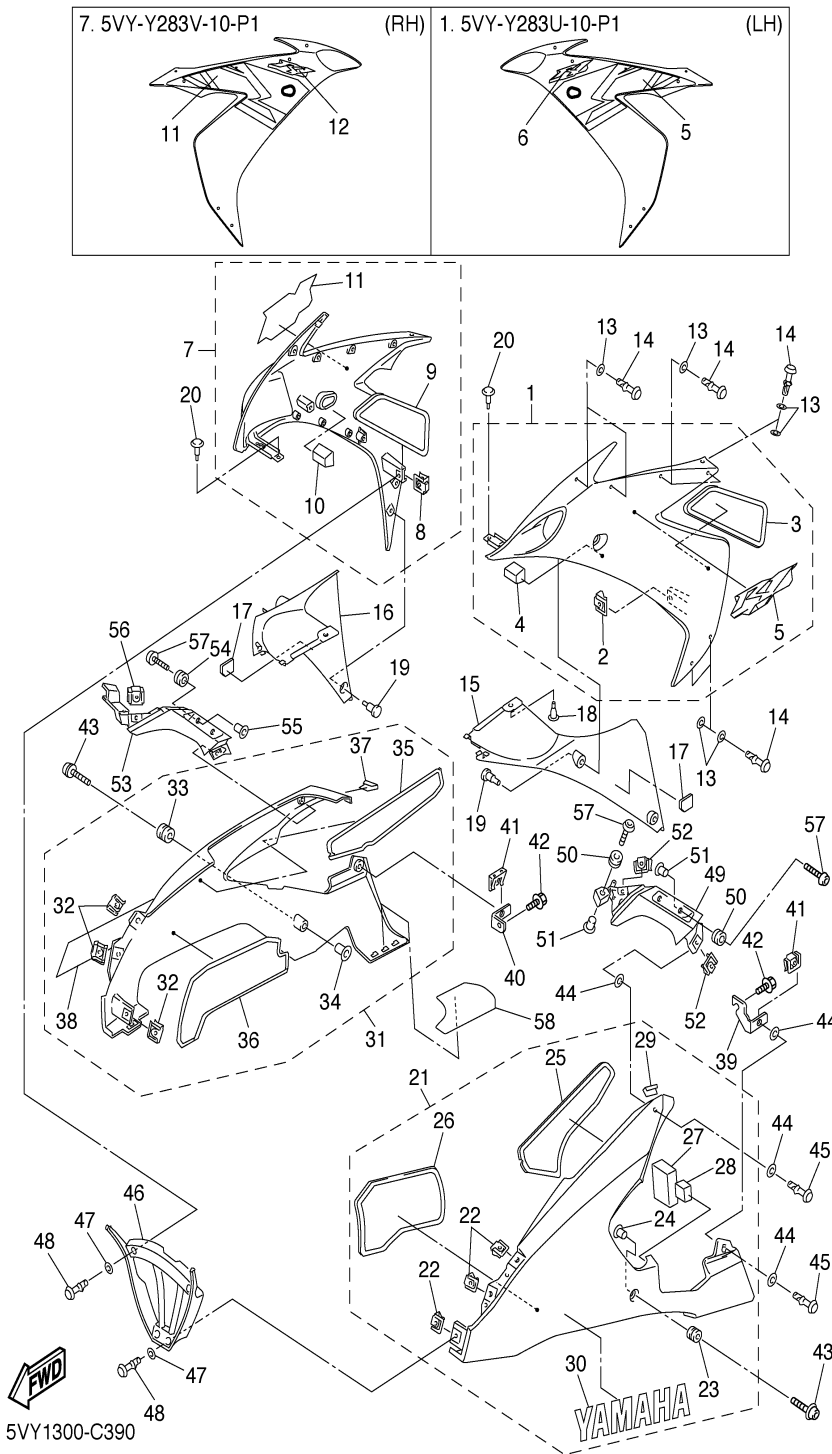

CONTENTS	
AIR INDUCTION SYSTEM	B6
CAMSHAFT CHAIN	A7
CLUTCH	C2-3
COWLING 1	E10-11
COWLING 2	E12 ,F1-2
CRANKCASE	B10
CRANKCASE COVER 1	B11-12
CRANKSHAFT PISTON	A4
CYLINDER	A3
CYLINDER HEAD	A2
ELECTRICAL 1	F10-11
ELECTRICAL 2	F12 ,G1
EXHAUST	B7-9
FENDER	C10-11
FLASHER LIGHT	F5
FRAME	C8-9
FRONT BRAKE CALIPER	E1
FRONT FORK	D6-7
FRONT MASTER CYLINDER	E6
FRONT WHEEL	D12
FUEL TANK	D8-10
GENERATOR	F3
HANDLE SWITCH LEVER	F9
HEADLIGHT	F7
INTAKE	B2-3
INTAKE 2	B4-5
METER	F6
OIL CLEANER	B1
OIL PUMP	A12
RADIATOR HOSE	A10-11
REAR ARM	D2-3
REAR BRAKE CALIPER	E4
REAR MASTER CYLINDER	E9
REAR SUSPENSION	D4
REAR WHEEL	E2-3
SEAT	D11
SHIFT CAM FORK	C6
SHIFT SHAFT	C7
SIDE COVER	C12 ,D1
STAND FOOTREST	E7-8
STARTER	C1
STARTING MOTOR	F4
STEERING	D5
STEERING HANDLE CABLE	E5
TAILLIGHT	F8
TRANSMISSION	C4-5
VALVE	A5-6
WATER PUMP	A8-9

CONTINUED ON NEXT FRAME ►