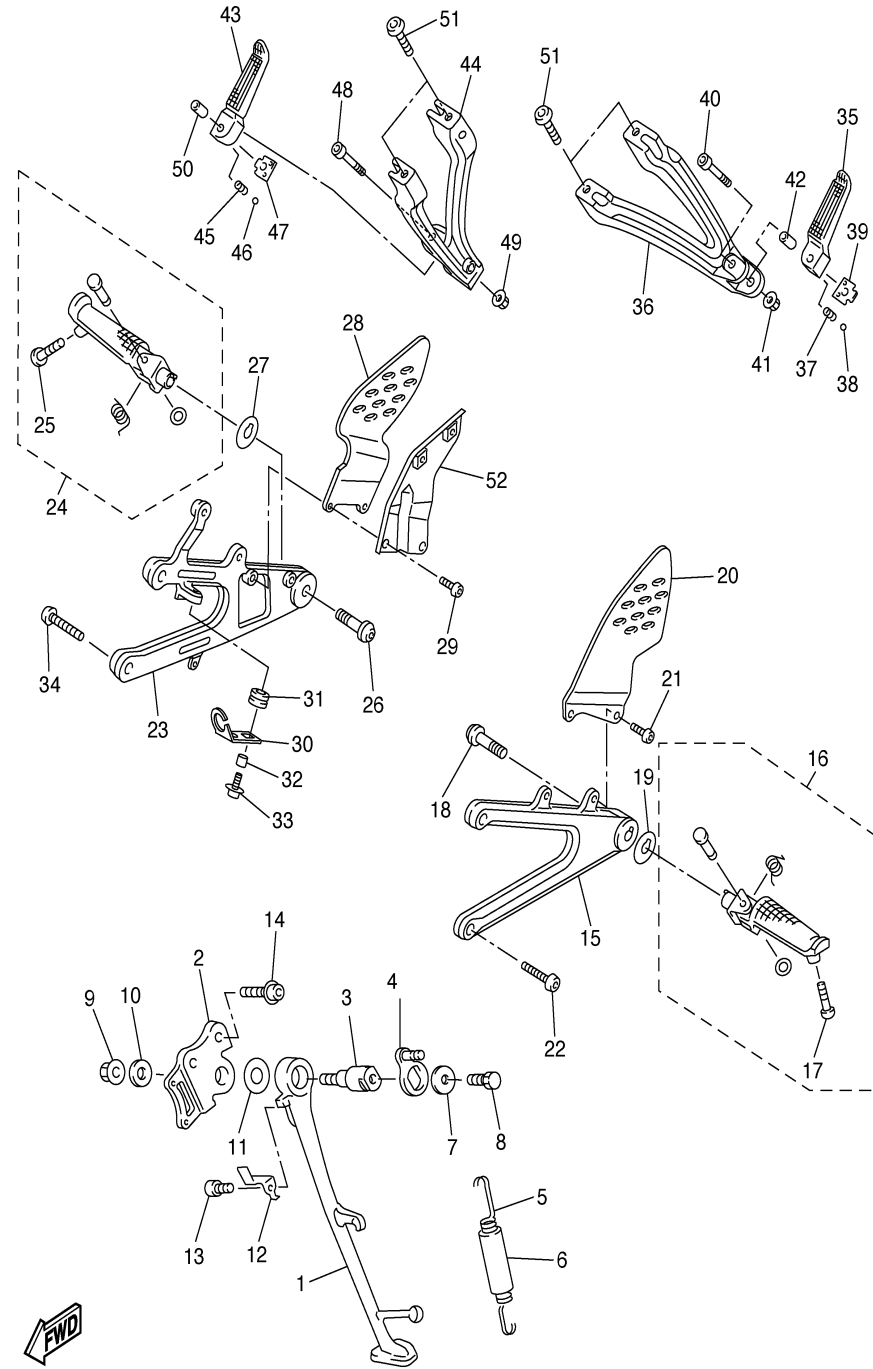

STAND FOOTREST

5VY1300-C360

Ref. No.	Part Number	Description	Qty	Remarks
30	5VY-2144G-00-00	STAY, STOP SWITCH	1	
31	90480-12607-00	GROMMET	1	
32	90387-06023-00	COLLAR	1	
33	90159-06150-00	SCREW, WITH WASHER	1	
34	90109-085G6-00	BOLT	2	
35	5JJ-27431-00-00	FOOTREST, REAR 1	1	
36	5VY-2741L-00-00	BRACKET 4	1	
37	90501-12743-00	SPRING, COMPRESSION	1	
38	93501-04011-00	BALL	1	
39	5JJ-27437-00-00	WASHER, SPECIAL	1	
40	91314-06035-00	BOLT	1	
41	95604-06200-00	NUT, U FLANGE	1	
42	90387-06697-00	COLLAR	1	
43	5JJ-27441-00-00	FOOTREST, REAR 2	1	
44	5VY-2742L-00-00	BRACKET 5	1	
45	90501-12743-00	SPRING, COMPRESSION	1	
46	93501-04011-00	BALL	1	
47	5JJ-27437-00-00	WASHER, SPECIAL	1	
48	91314-06035-00	BOLT	1	
49	95604-06200-00	NUT, U FLANGE	1	
50	90387-06697-00	COLLAR	1	
51	92017-08020-00	BOLT, BUTTON HEAD	4	
52	5VY-27425-00-00	BRACKET, FOOTREST 2	1	

CONTENTS

AIR INDUCTION SYSTEM	B6
CAMSHAFT CHAIN	A7
CLUTCH	C2-3
COWLING 1	E10-11
COWLING 2	E12 ,F1-2
CRANKCASE	B10
CRANKCASE COVER 1	B11-12
CRANKSHAFT PISTON	A4
CYLINDER	A3
CYLINDER HEAD	A2
ELECTRICAL 1	F10-11
ELECTRICAL 2	F12 ,G1
EXHAUST	B7-9
FENDER	C10-11
FLASHER LIGHT	F5
FRAME	C8-9
FRONT BRAKE CALIPER	E1
FRONT FORK	D6-7
FRONT MASTER CYLINDER	E6
FRONT WHEEL	D12
FUEL TANK	D8-10
GENERATOR	F3
HANDLE SWITCH LEVER	F9
HEADLIGHT	F7
INTAKE	B2-3
INTAKE 2	B4-5
METER	F6
OIL CLEANER	B1
OIL PUMP	A12
RADIATOR HOSE	A10-11
REAR ARM	D2-3
REAR BRAKE CALIPER	E4
REAR MASTER CYLINDER	E9
REAR SUSPENSION	D4
REAR WHEEL	E2-3
SEAT	D11
SHIFT CAM FORK	C6
SHIFT SHAFT	C7
SIDE COVER	C12 ,D1
STAND FOOTREST	E7-8
STARTER	C1
STARTING MOTOR	F4
STEERING	D5
STEERING HANDLE CABLE	E5
TAILLIGHT	F8
TRANSMISSION	C4-5
VALVE	A5-6
WATER PUMP	A8-9