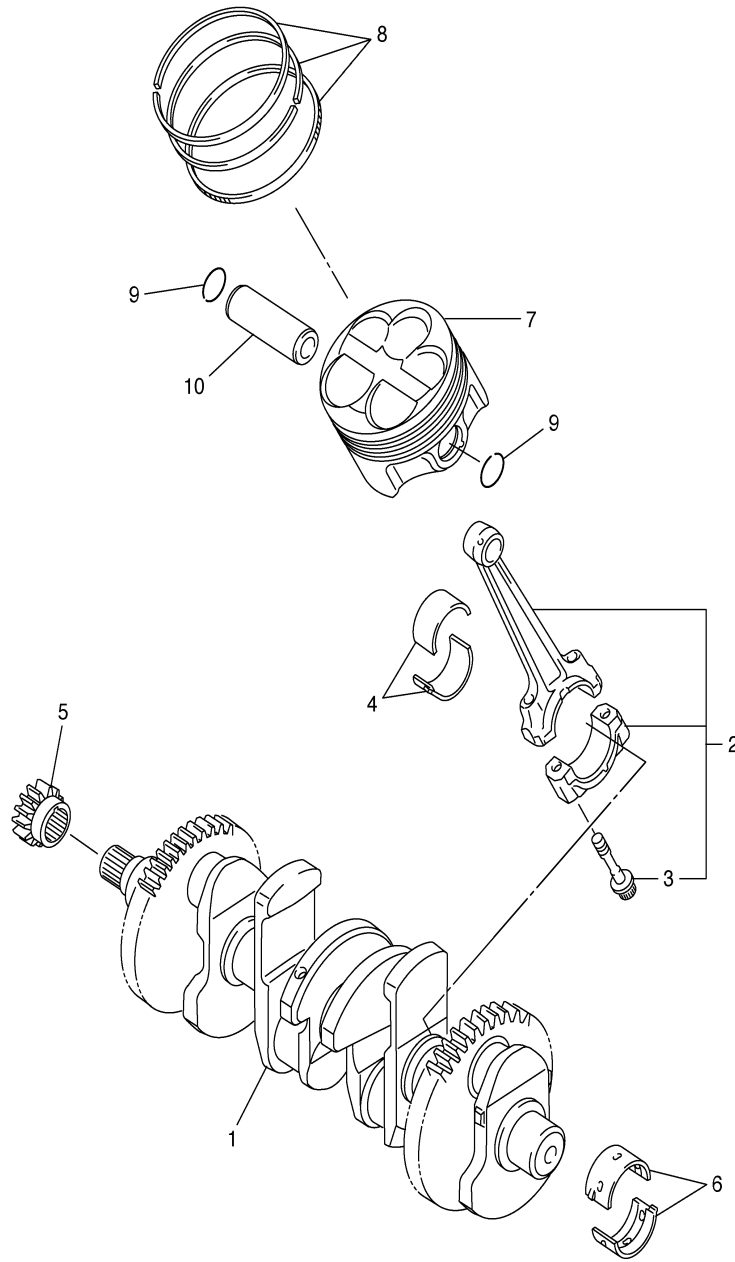

CONTENTS

AIR INDUCTION SYSTEM	B6
CAMSHAFT CHAIN	A7
CLUTCH	C2-3
COWLING 1	E10-11
COWLING 2	E12 ,F1-2
CRANKCASE	B10
CRANKCASE COVER 1	B11-12
CRANKSHAFT PISTON	A4
CYLINDER	A3
CYLINDER HEAD	A2
ELECTRICAL 1	F10-11
ELECTRICAL 2	F12 ,G1
EXHAUST	B7-9
FENDER	C10-11
FLASHER LIGHT	F5
FRAME	C8-9
FRONT BRAKE CALIPER	E1
FRONT FORK	D6-7
FRONT MASTER CYLINDER	E6
FRONT WHEEL	D12
FUEL TANK	D8-10
GENERATOR	F3
HANDLE SWITCH LEVER	F9
HEADLIGHT	F7
INTAKE	B2-3
INTAKE 2	B4-5
METER	F6
OIL CLEANER	B1
OIL PUMP	A12
RADIATOR HOSE	A10-11
REAR ARM	D2-3
REAR BRAKE CALIPER	E4
REAR MASTER CYLINDER	E9
REAR SUSPENSION	D4
REAR WHEEL	E2-3
SEAT	D11
SHIFT CAM FORK	C6
SHIFT SHAFT	C7
SIDE COVER	C12 ,D1
STAND FOOTREST	E7-8
STARTER	C1
STARTING MOTOR	F4
STEERING	D5
STEERING HANDLE CABLE	E5
TAILLIGHT	F8
TRANSMISSION	C4-5
VALVE	A5-6
WATER PUMP	A8-9

5VY1300-C030