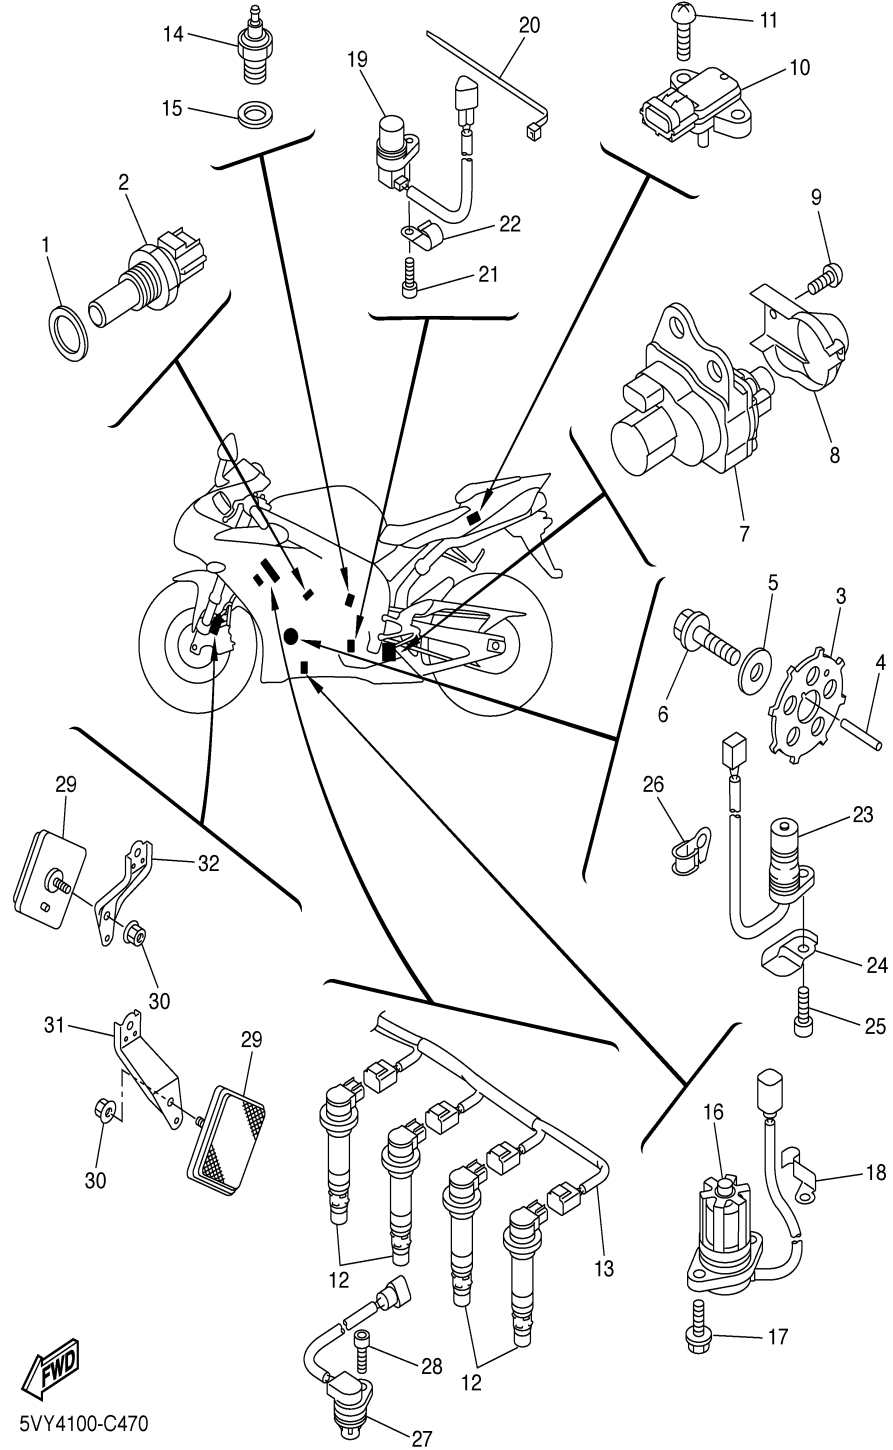

ELECTRICAL 1

Ref. No.	Part Number	Description	Qty	Remarks
29	20G-85110-00-00	REFLECTOR ASSY	2	
30	95707-05500-00	NUT, FLANGE	2	
31	5VY-85112-00-00	BRACKET, REFLECTOR 1	1	
32	5VY-85122-00-00	BRACKET, REFLECTOR 2	1	

CONTENTS

AIR INDUCTION SYSTEM	B6
CAMSHAFT CHAIN	A7
CLUTCH	C2-3
COWLING 1	E10-11
COWLING 2	E12 ,F1-2
CRANKCASE	B10
CRANKCASE COVER 1	B11-12
CRANKSHAFT PISTON	A4
CYLINDER	A3
CYLINDER HEAD	A2
ELECTRICAL 1	F10-11
ELECTRICAL 2	F12 ,G1
EXHAUST	B7-9
FENDER	C10-11
FLASHER LIGHT	F5
FRAME	C8-9
FRONT BRAKE CALIPER	E1
FRONT FORK	D6-7
FRONT MASTER CYLINDER	E6
FRONT WHEEL	D12
FUEL TANK	D8-10
GENERATOR	F3
HANDLE SWITCH LEVER	F9
HEADLIGHT	F7
INTAKE	B2-3
INTAKE 2	B4-5
METER	F6
OIL CLEANER	B1
OIL PUMP	A12
RADIATOR HOSE	A10-11
REAR ARM	D2-3
REAR BRAKE CALIPER	E4
REAR MASTER CYLINDER	E9
REAR SUSPENSION	D4
REAR WHEEL	E2-3
SEAT	D11
SHIFT CAM FORK	C6
SHIFT SHAFT	C7
SIDE COVER	C12 ,D1
STAND FOOTREST	E7-8
STARTER	C1
STARTING MOTOR	F4
STEERING	D5
STEERING HANDLE CABLE	E5
TAILLIGHT	F8
TRANSMISSION	C4-5
VALVE	A5-6
WATER PUMP	A8-9