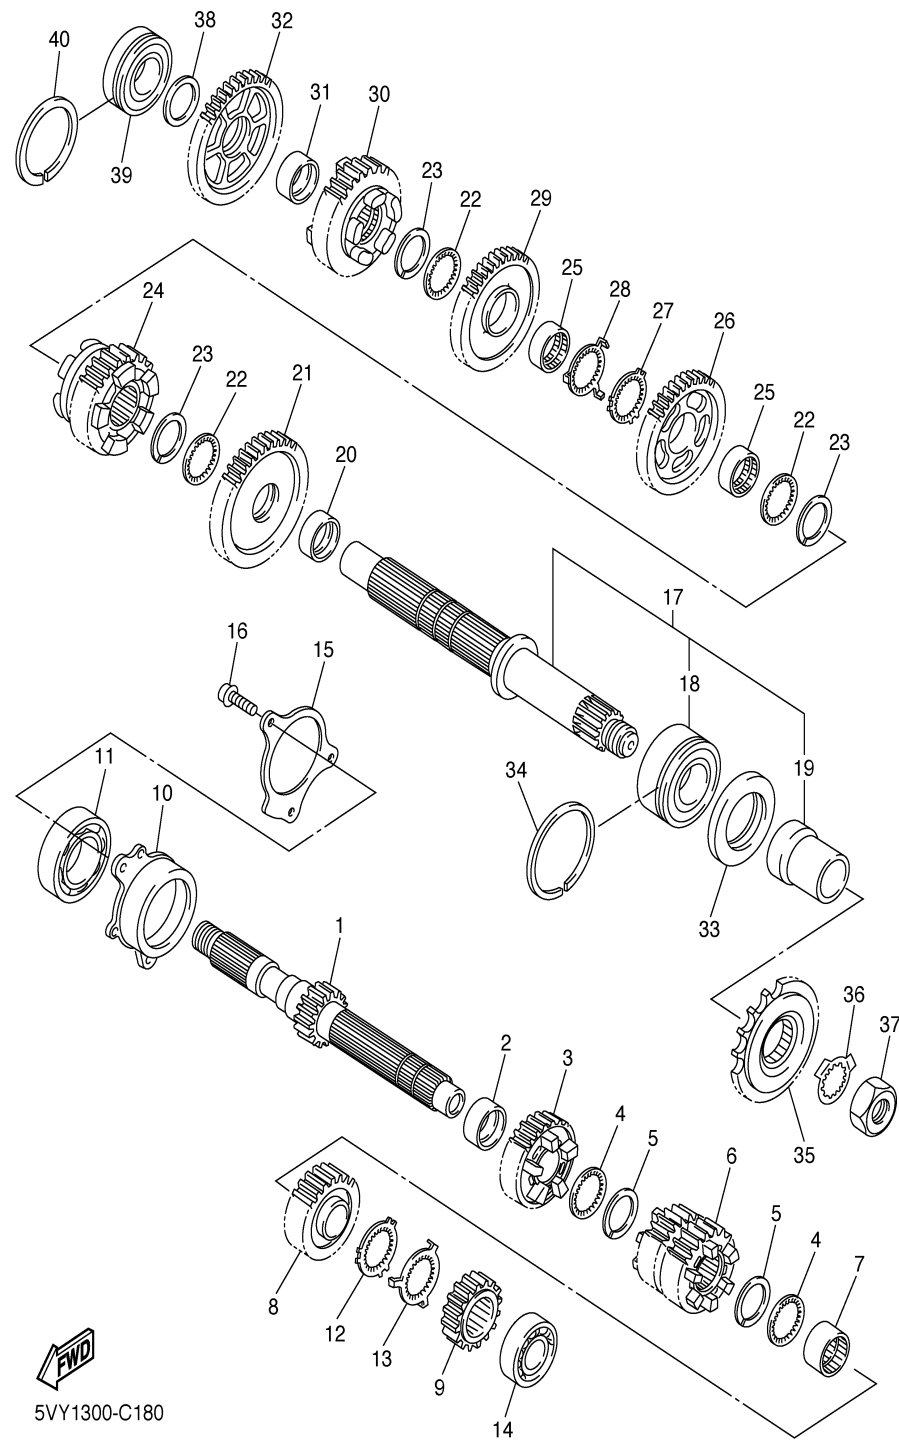

TRANSMISSION

5VY1300-C180

Ref. No.	Part Number	Description	Qty	Remarks
1	5VY-17411-00-00	AXLE, MAIN (15T)	1	
2	90387-28003-00	COLLAR	1	
3	5VY-17151-00-00	GEAR, 5TH PINION (22T)	1	
4	90209-25011-00	WASHER	2	
5	93440-28184-00	CIRCLIP	2	
6	5VY-17131-00-00	GEAR, 3RD PINION (21/23T)	1	
7	90387-25007-00	COLLAR	1	
8	5VY-17161-00-00	GEAR, 6TH PINION (26T)	1	
9	5VY-17121-00-00	GEAR, 2ND PINION (16T)	1	
10	5VY-15163-00-00	HOUSING, BEARING 1	1	
11	93306-20652-00	BEARING	1	
12	90214-25004-00	WASHER, CLAW	1	
13	90214-25003-00	WASHER, CLAW	1	
14	93306-27208-00	BEARING	1	
15	5VY-17446-00-00	PLATE	1	
16	90110-06027-00	BOLT, HEXAGON SOCKET HEAD	3	
17	5VY-17402-00-00	DRIVE AXLE ASSY	1	
18	93305-20605-00	..BEARING	1	
19	5VY-17442-00-00	..COLLAR, DISTANCE	1	
20	90387-31003-00	COLLAR	1	
21	5VY-17221-10-00	GEAR, 2ND WHEEL (33T)	1	
22	90209-28008-00	WASHER	3	
23	93440-31187-00	CIRCLIP	3	
24	5VY-17261-10-00	GEAR, 6TH WHEEL (33T)	1	
25	90387-28004-00	COLLAR	2	
26	5VY-17241-00-00	GEAR, 4TH WHEEL (35T)	1	
27	90214-29002-00	WASHER, CLAW	1	
28	90214-28002-00	WASHER, CLAW	1	
29	5VY-17231-00-00	GEAR, 3RD WHEEL (37T)	1	

CONTENTS

AIR INDUCTION SYSTEM	B6
CAMSHAFT CHAIN	A7
CLUTCH	C2-3
COWLING 1	E10-11
COWLING 2	E12 ,F1-2
CRANKCASE	B10
CRANKCASE COVER 1	B11-12
CRANKSHAFT PISTON	A4
CYLINDER	A3
CYLINDER HEAD	A2
ELECTRICAL 1	F10-11
ELECTRICAL 2	F12 ,G1
EXHAUST	B7-9
FENDER	C10-11
FLASHER LIGHT	F5
FRAME	C8-9
FRONT BRAKE CALIPER	E1
FRONT FORK	D6-7
FRONT MASTER CYLINDER	E6
FRONT WHEEL	D12
FUEL TANK	D8-10
GENERATOR	F3
HANDLE SWITCH LEVER	F9
HEADLIGHT	F7
INTAKE	B2-3
INTAKE 2	B4-5
METER	F6
OIL CLEANER	B1
OIL PUMP	A12
RADIATOR HOSE	A10-11
REAR ARM	D2-3
REAR BRAKE CALIPER	E4
REAR MASTER CYLINDER	E9
REAR SUSPENSION	D4
REAR WHEEL	E2-3
SEAT	D11
SHIFT CAM FORK	C6
SHIFT SHAFT	C7
SIDE COVER	C12 ,D1
STAND FOOTREST	E7-8
STARTER	C1
STARTING MOTOR	F4
STEERING	D5
STEERING HANDLE CABLE	E5
TAILLIGHT	F8
TRANSMISSION	C4-5
VALVE	A5-6
WATER PUMP	A8-9

CONTINUED ON NEXT FRAME ►