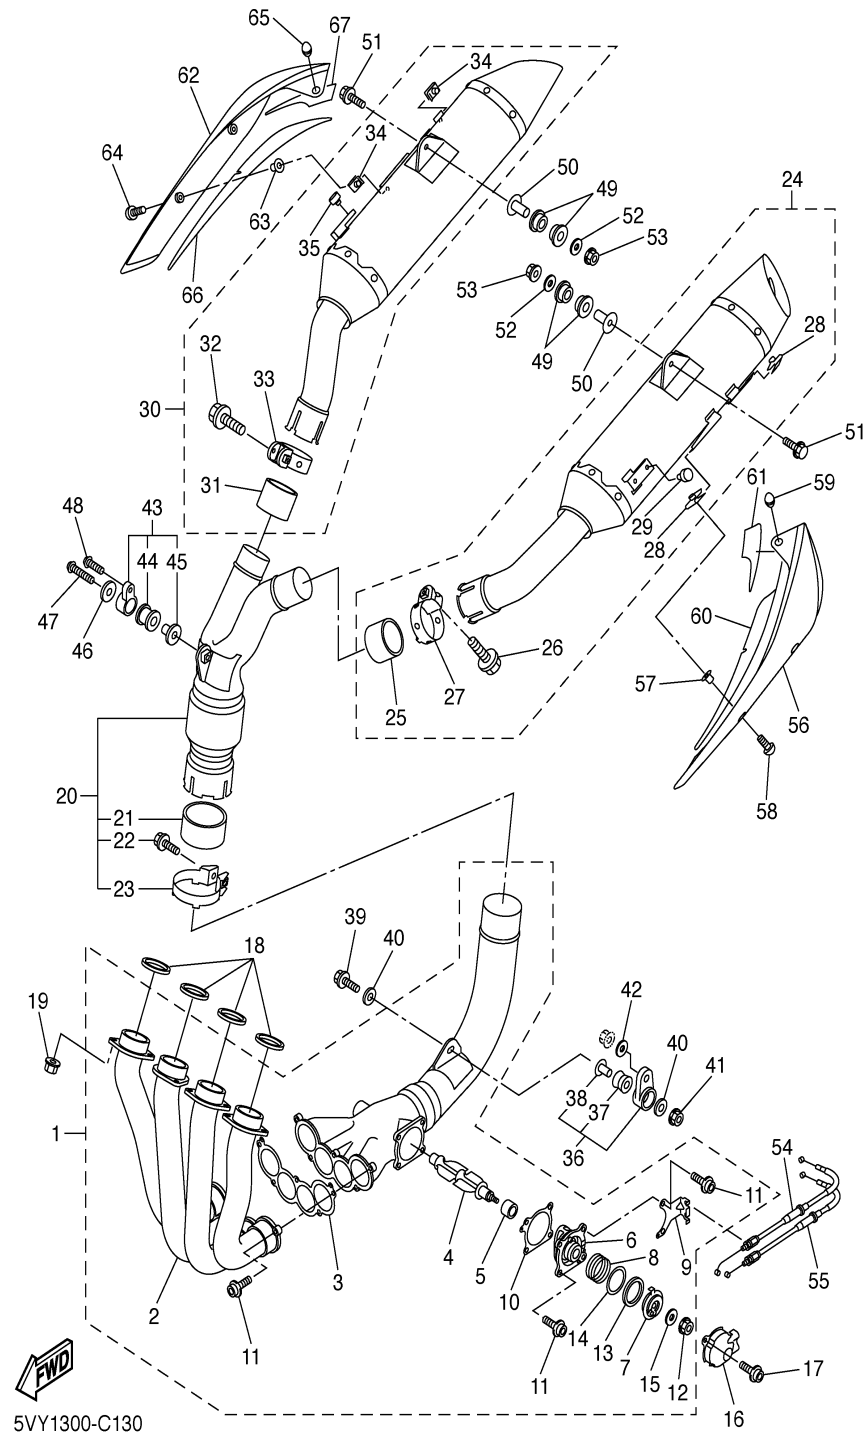

CONTENTS

AIR INDUCTION SYSTEM	B6
CAMSHAFT CHAIN	A7
CLUTCH	C2-3
COWLING 1	E10-11
COWLING 2	E12 ,F1-2
CRANKCASE	B10
CRANKCASE COVER 1	B11-12
CRANKSHAFT PISTON	A4
CYLINDER	A3
CYLINDER HEAD	A2
ELECTRICAL 1	F10-11
ELECTRICAL 2	F12 ,G1
EXHAUST	B7-9
FENDER	C10-11
FLASHER LIGHT	F5
FRAME	C8-9
FRONT BRAKE CALIPER	E1
FRONT FORK	D6-7
FRONT MASTER CYLINDER	E6
FRONT WHEEL	D12
FUEL TANK	D8-10
GENERATOR	F3
HANDLE SWITCH LEVER	F9
HEADLIGHT	F7
INTAKE	B2-3
INTAKE 2	B4-5
METER	F6
OIL CLEANER	B1
OIL PUMP	A12
RADIATOR HOSE	A10-11
REAR ARM	D2-3
REAR BRAKE CALIPER	E4
REAR MASTER CYLINDER	E9
REAR SUSPENSION	D4
REAR WHEEL	E2-3
SEAT	D11
SHIFT CAM FORK	C6
SHIFT SHAFT	C7
SIDE COVER	C12 ,D1
STAND FOOTREST	E7-8
STARTER	C1
STARTING MOTOR	F4
STEERING	D5
STEERING HANDLE CABLE	E5
TAILLIGHT	F8
TRANSMISSION	C4-5
VALVE	A5-6
WATER PUMP	A8-9

CONTINUED ON NEXT FRAME ►