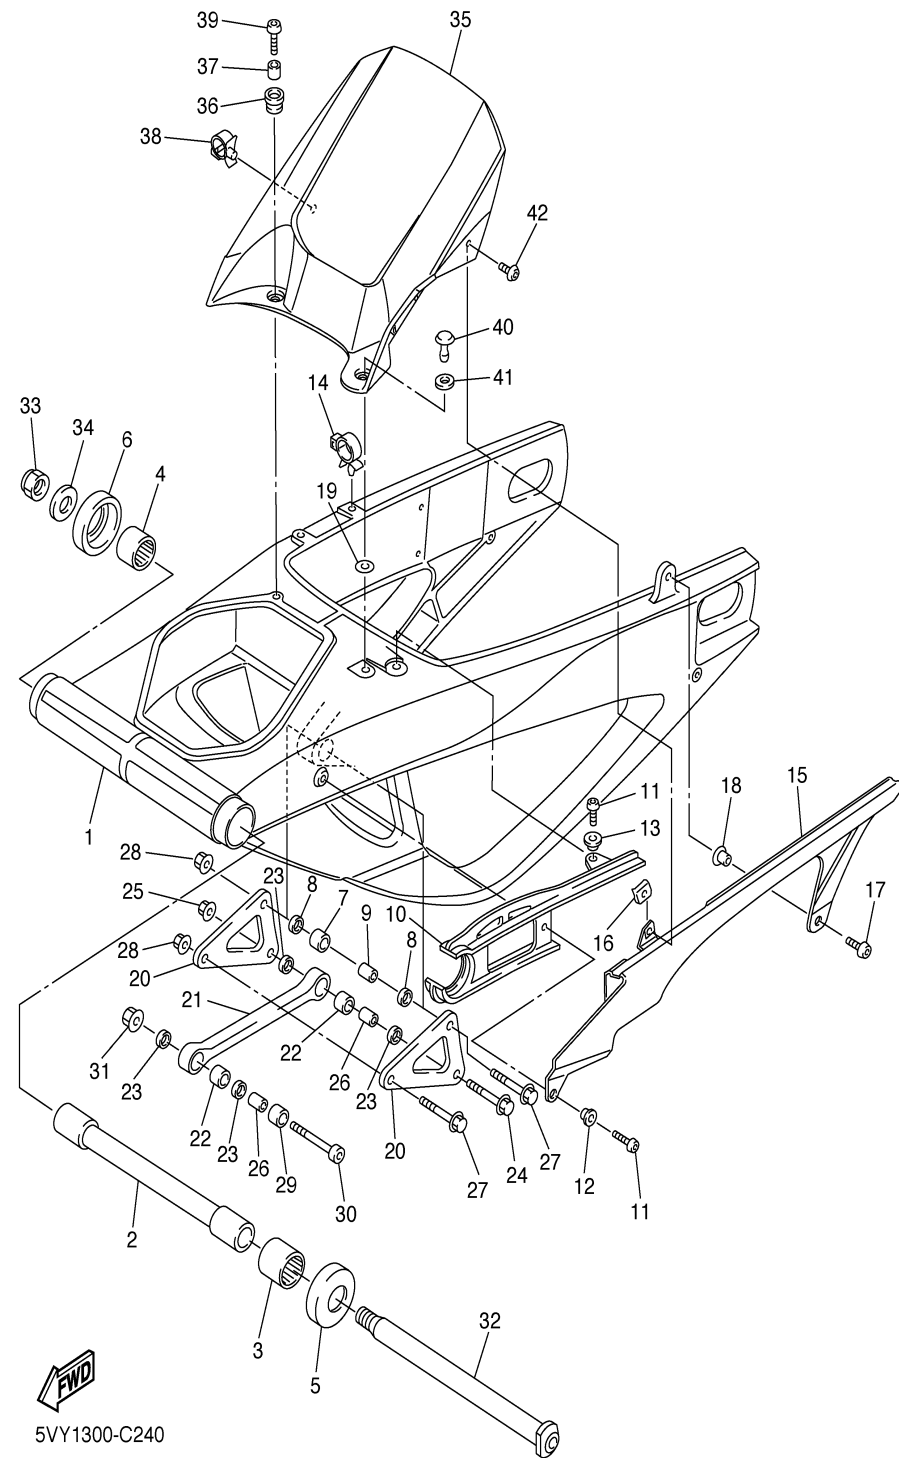

REAR ARM

Ref. No.	Part Number	Description	Qty	Remarks
31	95607-10200-00	NUT, U FLANGE	1	
32	5VY-22141-00-00	SHAFT, PIVOT	1	
33	90185-18167-00	NUT, SELF-LOCKING	1	
34	90201-18013-00	WASHER, PLATE	1	
35	5VY-21650-00-00	REAR FENDER COMP.	1	
36	90480-12005-00	GROMMET	2	
37	90387-06057-00	COLLAR	2	
38	90464-16012-00	CLAMP	1	
39	90149-06302-00	SCREW	2	
40	90269-08002-00	RIVET	1	
41	5PW-28372-00-00	DAMPER	1	
42	90111-05003-00	BOLT	1	

CONTENTS

AIR INDUCTION SYSTEM	B6
CAMSHAFT CHAIN	A7
CLUTCH	C2-3
COWLING 1	E10-11
COWLING 2	E12 ,F1-2
CRANKCASE	B10
CRANKCASE COVER 1	B11-12
CRANKSHAFT PISTON	A4
CYLINDER	A3
CYLINDER HEAD	A2
ELECTRICAL 1	F10-11
ELECTRICAL 2	F12 ,G1
EXHAUST	B7-9
FENDER	C10-11
FLASHER LIGHT	F5
FRAME	C8-9
FRONT BRAKE CALIPER	E1
FRONT FORK	D6-7
FRONT MASTER CYLINDER	E6
FRONT WHEEL	D12
FUEL TANK	D8-10
GENERATOR	F3
HANDLE SWITCH LEVER	F9
HEADLIGHT	F7
INTAKE	B2-3
INTAKE 2	B4-5
METER	F6
OIL CLEANER	B1
OIL PUMP	A12
RADIATOR HOSE	A10-11
REAR ARM	D2-3
REAR BRAKE CALIPER	E4
REAR MASTER CYLINDER	E9
REAR SUSPENSION	D4
REAR WHEEL	E2-3
SEAT	D11
SHIFT CAM FORK	C6
SHIFT SHAFT	C7
SIDE COVER	C12 ,D1
STAND FOOTREST	E7-8
STARTER	C1
STARTING MOTOR	F4
STEERING	D5
STEERING HANDLE CABLE	E5
TAILLIGHT	F8
TRANSMISSION	C4-5
VALVE	A5-6
WATER PUMP	A8-9

5VY1300-C240