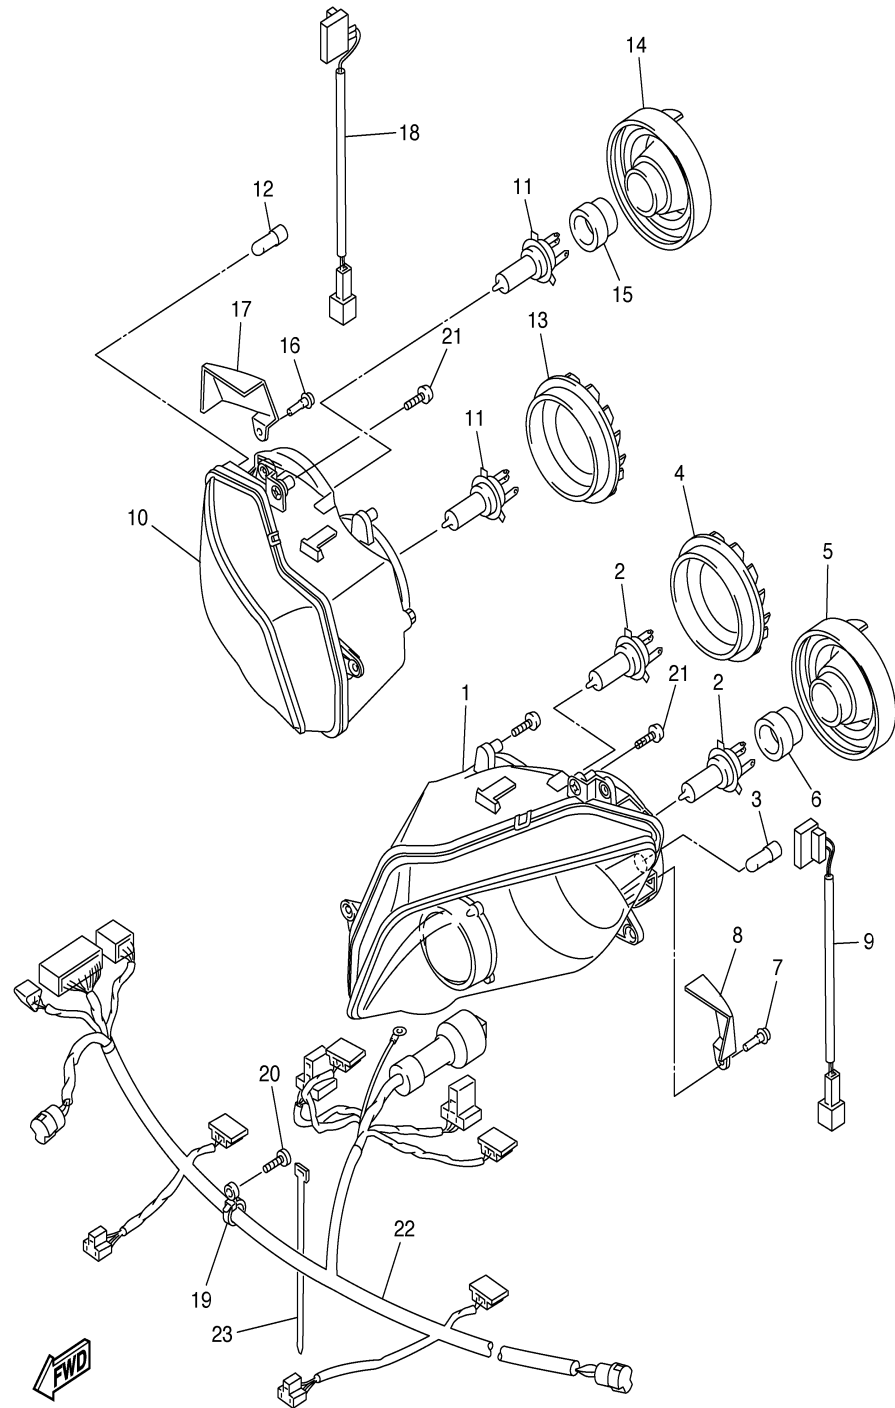

HEADLIGHT

5VY1300-C440

Ref. No.	Part Number	Description	Qty	Remarks
1	5VY-84303-40-00	HEADLIGHT UNIT ASSY	1	
2	4SV-84314-00-00	BULB (12V-55W)	2	(H7) HALOGEN
3	4SV-84347-00-00	BULB (12V-5W)	1	
4	5SL-84397-00-00	COVER, SOCKET	1	
5	5GJ-84397-00-00	COVER, SOCKET	1	
6	4SV-84350-00-00	SOCKET CORD ASSY 2	1	
7	90269-06008-00	RIVET	1	
8	5VY-84196-00-00	COVER (L.H)	1	
9	5VY-84312-00-00	CORD ASSY	1	
10	5VY-84303-50-00	HEADLIGHT UNIT ASSY	1	
11	4SV-84314-00-00	BULB (12V-55W)	2	(H7) HALOGEN
12	4SV-84347-00-00	BULB (12V-5W)	1	
13	5SL-84397-00-00	COVER, SOCKET	1	
14	5GJ-84397-00-00	COVER, SOCKET	1	
15	4SV-84350-00-00	SOCKET CORD ASSY 2	1	
16	90269-06008-00	RIVET	1	
17	5VY-84396-00-00	COVER (R.H)	1	
18	5VY-84312-00-00	CORD ASSY	1	
19	90464-47001-00	CLAMP	1	
20	97707-50016-00	SCREW, TAPPING	1	
21	90160-05006-00	SCREW, ROUND TAPPING	6	
22	5VY-84359-10-00	CORD, HEADLIGHT	1	
23	90464-15195-00	CLAMP	1	

CONTENTS

AIR INDUCTION SYSTEM	B6
CAMSHAFT CHAIN	A7
CLUTCH	C2-3
COWLING 1	E10-11
COWLING 2	E12 ,F1-2
CRANKCASE	B10
CRANKCASE COVER 1	B11-12
CRANKSHAFT PISTON	A4
CYLINDER	A3
CYLINDER HEAD	A2
ELECTRICAL 1	F10-11
ELECTRICAL 2	F12 ,G1
EXHAUST	B7-9
FENDER	C10-11
FLASHER LIGHT	F5
FRAME	C8-9
FRONT BRAKE CALIPER	E1
FRONT FORK	D6-7
FRONT MASTER CYLINDER	E6
FRONT WHEEL	D12
FUEL TANK	D8-10
GENERATOR	F3
HANDLE SWITCH LEVER	F9
HEADLIGHT	F7
INTAKE	B2-3
INTAKE 2	B4-5
METER	F6
OIL CLEANER	B1
OIL PUMP	A12
RADIATOR HOSE	A10-11
REAR ARM	D2-3
REAR BRAKE CALIPER	E4
REAR MASTER CYLINDER	E9
REAR SUSPENSION	D4
REAR WHEEL	E2-3
SEAT	D11
SHIFT CAM FORK	C6
SHIFT SHAFT	C7
SIDE COVER	C12 ,D1
STAND FOOTREST	E7-8
STARTER	C1
STARTING MOTOR	F4
STEERING	D5
STEERING HANDLE CABLE	E5
TAILLIGHT	F8
TRANSMISSION	C4-5
VALVE	A5-6
WATER PUMP	A8-9