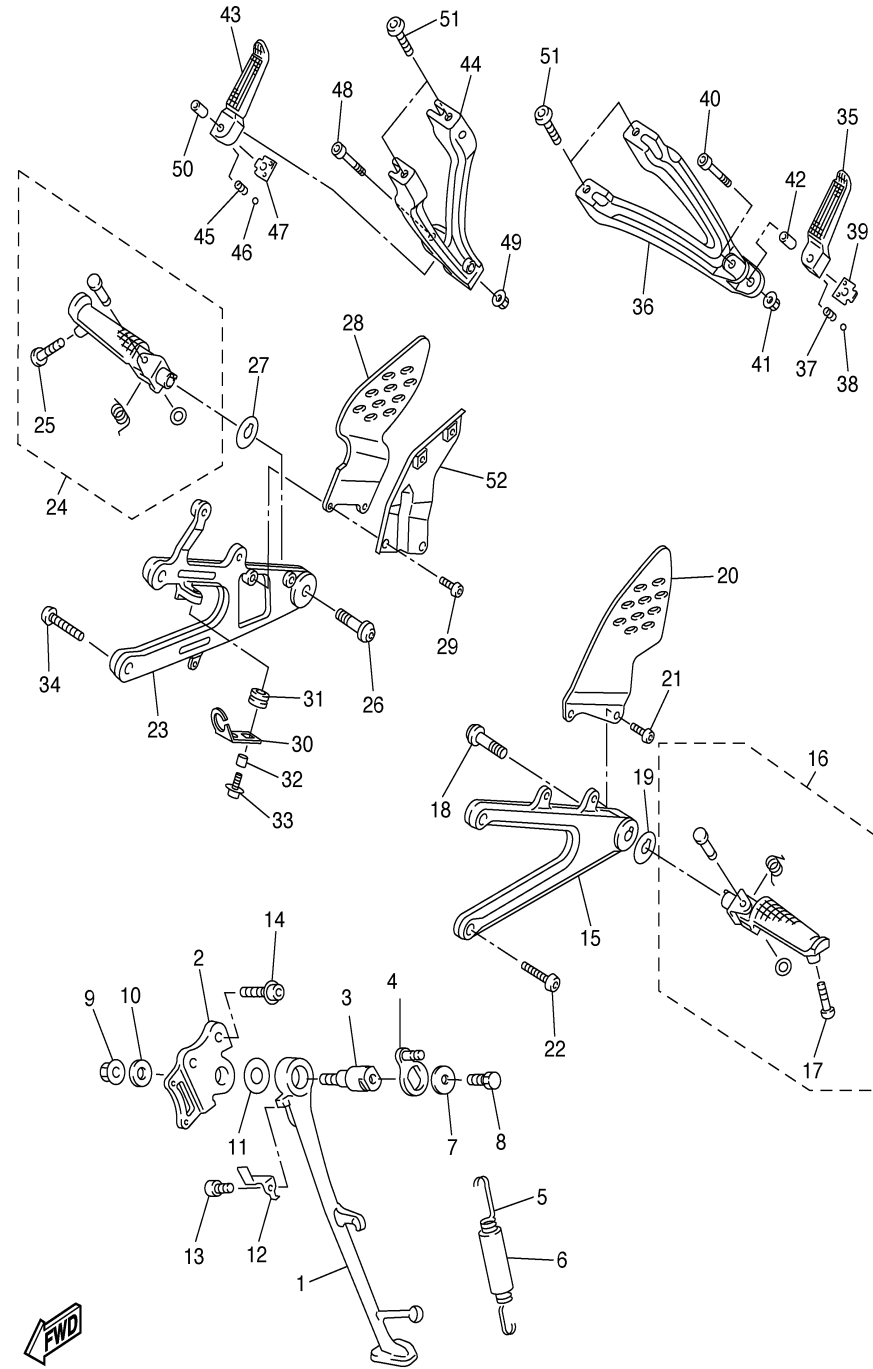

STAND FOOTREST

FWD
5VY1300-C360

Ref. No.	Part Number	Description	Qty	Remarks
1	5VY-27311-00-00	STAND, SIDE	1	
2	5JJ-27321-00-00	BRACKET, SIDE STAND	1	
3	4NX-27351-00-00	GUIDE, SIDE STAND	1	
4	5PW-27352-00-00	HOOK, SIDE STAND	1	
5	90506-18008-00	SPRING, TENSION	1	
6	90445-19002-00	HOSE (L60)	1	
7	90201-081R9-00	WASHER, PLATE	1	
8	90101-08662-00	BOLT	1	
9	95607-10200-00	NUT, U FLANGE	1	
10	90201-101J1-00	WASHER, PLATE	1	
11	90201-146F9-00	WASHER, PLATE	1	
12	5JJ-27315-00-00	LINK, SIDE STAND	1	
13	91317-06012-00	BOLT	1	
14	90109-10002-00	BOLT	2	
15	5VY-27442-01-00	BRACKET 2	1	
16	5VY-27410-00-00	FRONT FOOTREST ASSY (LEFT)	1	
17	90109-083E0-00	..BOLT	1	
18	90109-103A9-00	BOLT	1	
19	90214-10002-00	WASHER, CLAW	1	
20	5VY-27445-00-00	PLATE 1	1	
21	90111-06003-00	BOLT	2	
22	90109-085G6-00	BOLT	2	
23	5VY-27443-01-00	BRACKET 3	1	
24	5VY-27420-00-00	FRONT FOOTREST ASSY (RIGHT)	1	
25	90109-083E0-00	..BOLT	1	
26	90109-103A9-00	BOLT	1	
27	90214-10002-00	WASHER, CLAW	1	
28	5VY-27446-00-00	PLATE 2	1	
29	90149-06304-00	SCREW	2	

CONTENTS

AIR INDUCTION SYSTEM	B6
CAMSHAFT CHAIN	A7
CLUTCH	C2-3
COWLING 1	E10-11
COWLING 2	E12 ,F1-2
CRANKCASE	B10
CRANKCASE COVER 1	B11-12
CRANKSHAFT PISTON	A4
CYLINDER	A3
CYLINDER HEAD	A2
ELECTRICAL 1	F10-11
ELECTRICAL 2	F12 ,G1
EXHAUST	B7-9
FENDER	C10-11
FLASHER LIGHT	F5
FRAME	C8-9
FRONT BRAKE CALIPER	E1
FRONT FORK	D6-7
FRONT MASTER CYLINDER	E6
FRONT WHEEL	D12
FUEL TANK	D8-10
GENERATOR	F3
HANDLE SWITCH LEVER	F9
HEADLIGHT	F7
INTAKE	B2-3
INTAKE 2	B4-5
METER	F6
OIL CLEANER	B1
OIL PUMP	A12
RADIATOR HOSE	A10-11
REAR ARM	D2-3
REAR BRAKE CALIPER	E4
REAR MASTER CYLINDER	E9
REAR SUSPENSION	D4
REAR WHEEL	E2-3
SEAT	D11
SHIFT CAM FORK	C6
SHIFT SHAFT	C7
SIDE COVER	C12 ,D1
STAND FOOTREST	E7-8
STARTER	C1
STARTING MOTOR	F4
STEERING	D5
STEERING HANDLE CABLE	E5
TAILLIGHT	F8
TRANSMISSION	C4-5
VALVE	A5-6
WATER PUMP	A8-9

CONTINUED ON NEXT FRAME ►