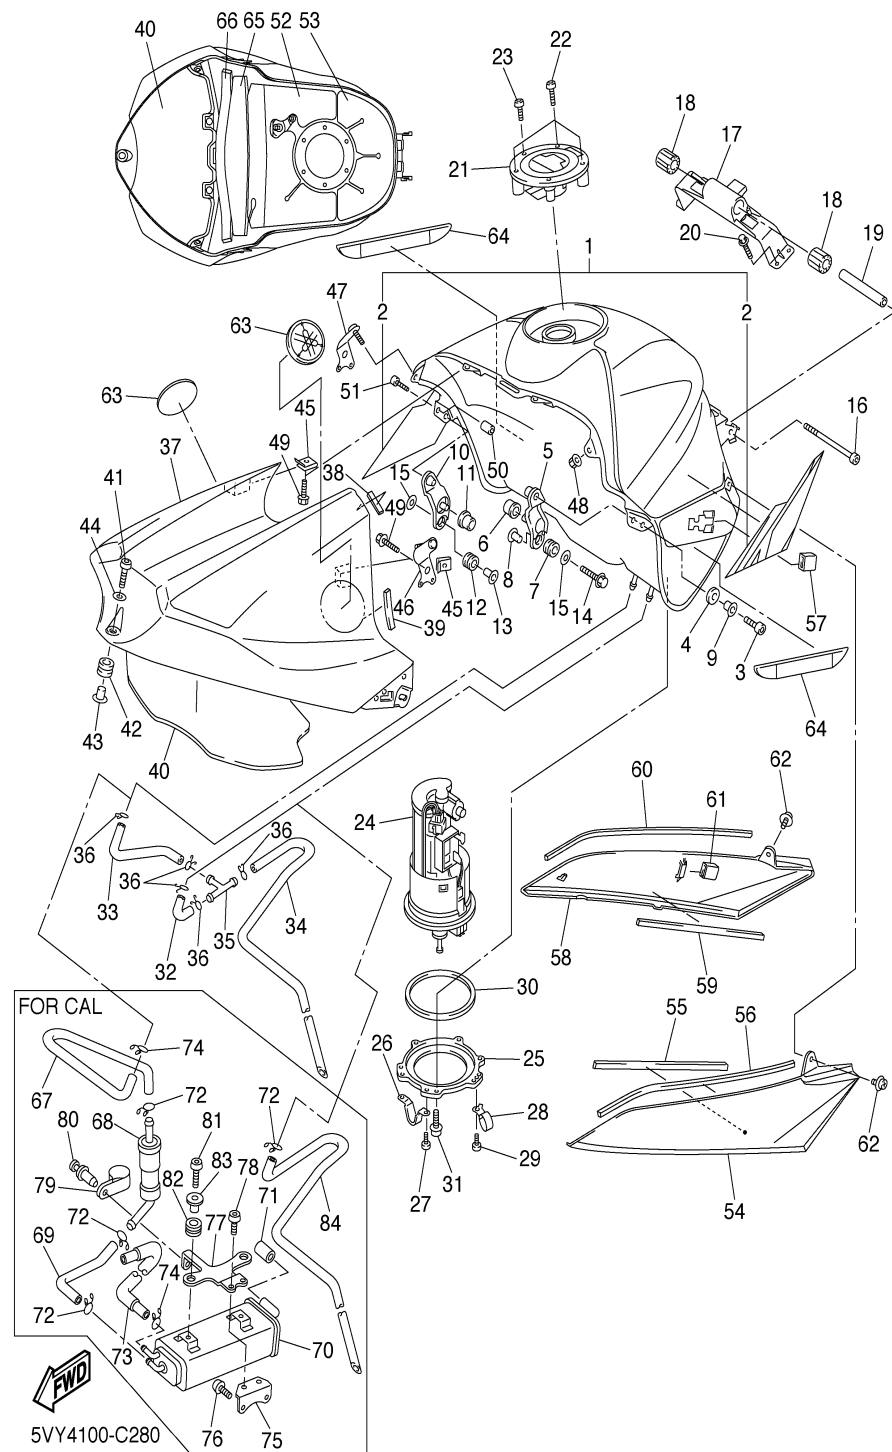

FUEL TANK

Ref. No.	Part Number	Description	Qty	Remarks
1	5VY-YK241-30-P0	FUEL TANK COMP.	1	UR DRMK
	5VY-Y2410-30-01	FUEL TANK COMP.	1	UR DPBMC
	5VY-YK241-M0-P1	FUEL TANK COMP.	1	UR S3 FOR BS4
2	5VY-24240-00-00	. .GRAPHIC SET	1	FOR DPBMC
3	91317-06016-00	BOLT	2	
4	5VY-24183-00-00	DAMPER, LOCATING 3	2	
5	5VY-24191-00-00	BRACKET, FUEL TANK 1	1	
6	5VY-24181-00-00	DAMPER, LOCATING 1	1	
7	90480-10542-00	GROMMET	1	
8	90387-066Y6-00	COLLAR	1	
9	90387-061U9-00	COLLAR	2	
10	5VY-24192-00-00	BRACKET, FUEL TANK 2	1	
11	5VY-24181-00-00	DAMPER, LOCATING 1	1	
12	90480-10542-00	GROMMET	1	
13	90387-066Y6-00	COLLAR	1	
14	95027-06030-00	BOLT, FLANGE	2	
15	90201-06063-00	WASHER, PLATE	2	
16	91317-06090-00	BOLT	1	
17	5VY-2413Y-00-00	BRACKET, TANK FITTING	1	
18	5SL-24183-00-00	DAMPER, LOCATING 3	2	
19	90387-06055-00	COLLAR	1	
20	95027-06020-00	BOLT, FLANGE	4	
21	5JJ-24602-00-00	CAP ASSY	1	
22	90110-05112-00	BOLT, HEXAGON SOCKET HEAD	3	
23	91317-05010-00	BOLT	1	
24	5PW-13907-01-00	FUEL PUMP COMP.	1	
25	5VY-24491-00-00	BRACKET, FUEL PUMP	1	
26	5PW-24192-00-00	BRACKET, FUEL TANK 2	1	
27	98907-05008-00	SCREW, BIND	2	

CONTENTS

AIR INDUCTION SYSTEM	B6
CAMSHAFT CHAIN	A7
CLUTCH	C2-3
COWLING 1	E10-11
COWLING 2	E12 ,F1-2
CRANKCASE	B10
CRANKCASE COVER 1	B11-12
CRANKSHAFT PISTON	A4
CYLINDER	A3
CYLINDER HEAD	A2
ELECTRICAL 1	F10-11
ELECTRICAL 2	F12 ,G1
EXHAUST	B7-9
FENDER	C10-11
FLASHER LIGHT	F5
FRAME	C8-9
FRONT BRAKE CALIPER	E1
FRONT FORK	D6-7
FRONT MASTER CYLINDER	E6
FRONT WHEEL	D12
FUEL TANK	D8-10
GENERATOR	F3
HANDLE SWITCH LEVER	F9
HEADLIGHT	F7
INTAKE	B2-3
INTAKE 2	B4-5
METER	F6
OIL CLEANER	B1
OIL PUMP	A12
RADIATOR HOSE	A10-11
REAR ARM	D2-3
REAR BRAKE CALIPER	E4
REAR MASTER CYLINDER	E9
REAR SUSPENSION	D4
REAR WHEEL	E2-3
SEAT	D11
SHIFT CAM FORK	C6
SHIFT SHAFT	C7
SIDE COVER	C12 ,D1
STAND FOOTREST	E7-8
STARTER	C1
STARTING MOTOR	F4
STEERING	D5
STEERING HANDLE CABLE	F8
TAILLIGHT	E5
TRANSMISSION	C4-5
VALVE	A5-6
WATER PUMP	A8-9

CONTINUED ON NEXT FRAME ➤