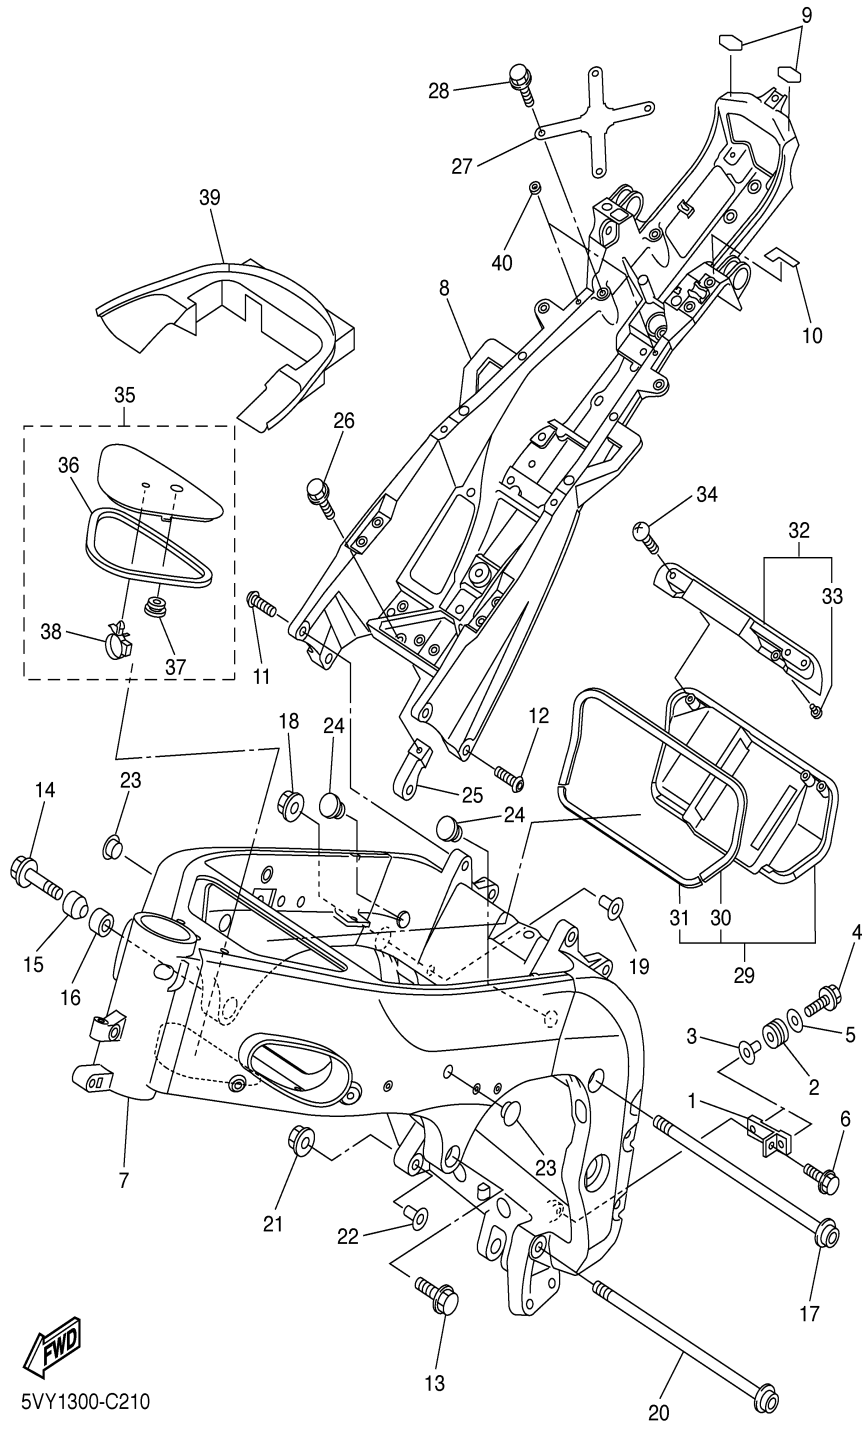

FRAME

5VY1300-C210

Ref. No.	Part Number	Description	Qty	Remarks
29	5VY-2110M-00-00	COVER ASSY	1	
30	5VY-2174X-00-00	..DAMPER	1	
31	5VY-21746-00-00	..DAMPER	1	
32	5VY-2131P-00-00	COVER PLATE COMP.	1	
33	90338-06018-00	..PLUG	1	
34	90167-05080-00	SCREW, TAPPING	3	
35	5VY-2110M-10-00	COVER ASSY	1	
36	5VY-2174Y-00-00	..DAMPER	1	
37	90480-01333-00	..GROMMET	1	
38	90464-16006-00	..CLAMP	1	
39	5VY-2117R-00-00	COVER 4	1	
40	5SL-84753-00-00	DAMPER	2	

CONTENTS

AIR INDUCTION SYSTEM	B6
CAMSHAFT CHAIN	A7
CLUTCH	C2-3
COWLING 1	E10-11
COWLING 2	E12 ,F1-2
CRANKCASE	B10
CRANKCASE COVER 1	B11-12
CRANKSHAFT PISTON	A4
CYLINDER	A3
CYLINDER HEAD	A2
ELECTRICAL 1	F10-11
ELECTRICAL 2	F12 ,G1
EXHAUST	B7-9
FENDER	C10-11
FLASHER LIGHT	F5
FRAME	C8-9
FRONT BRAKE CALIPER	E1
FRONT FORK	D6-7
FRONT MASTER CYLINDER	E6
FRONT WHEEL	D12
FUEL TANK	D8-10
GENERATOR	F3
HANDLE SWITCH LEVER	F9
HEADLIGHT	F7
INTAKE	B2-3
INTAKE 2	B4-5
METER	F6
OIL CLEANER	B1
OIL PUMP	A12
RADIATOR HOSE	A10-11
REAR ARM	D2-3
REAR BRAKE CALIPER	E4
REAR MASTER CYLINDER	E9
REAR SUSPENSION	D4
REAR WHEEL	E2-3
SEAT	D11
SHIFT CAM FORK	C6
SHIFT SHAFT	C7
SIDE COVER	C12 ,D1
STAND FOOTREST	E7-8
STARTER	C1
STARTING MOTOR	F4
STEERING	D5
STEERING HANDLE CABLE	E5
TAILLIGHT	F8
TRANSMISSION	C4-5
VALVE	A5-6
WATER PUMP	A8-9