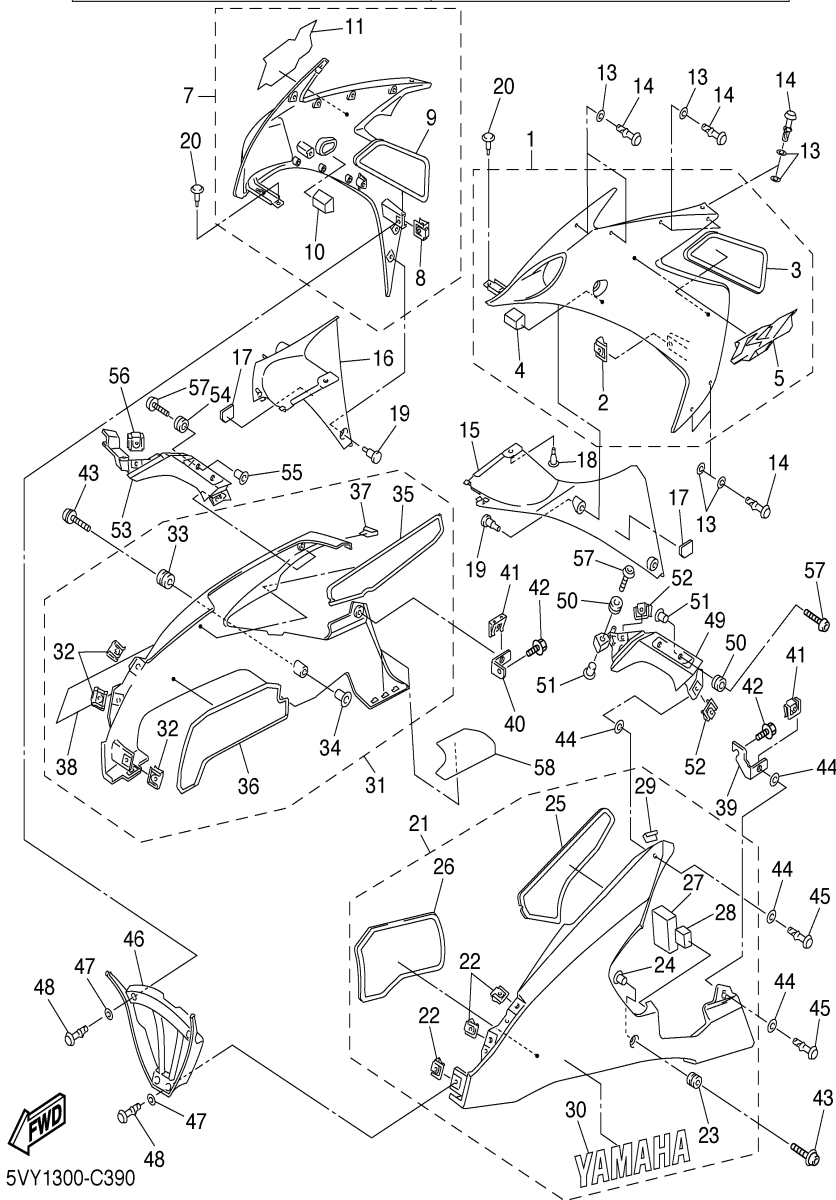

CONTENTS	
AIR INDUCTION SYSTEM	B6
CAMSHAFT CHAIN	A7
CLUTCH	C2-3
COWLING 1	E10-11
COWLING 2	E12 ,F1-2
CRANKCASE	B10
CRANKCASE COVER 1	B11-12
CRANKSHAFT PISTON	A4
CYLINDER	A3
CYLINDER HEAD	A2
ELECTRICAL 1	F10-11
ELECTRICAL 2	F12 ,G1
EXHAUST	B7-9
FENDER	C10-11
FLASHER LIGHT	F5
FRAME	C8-9
FRONT BRAKE CALIPER	E1
FRONT FORK	D6-7
FRONT MASTER CYLINDER	E6
FRONT WHEEL	D12
FUEL TANK	D8-10
GENERATOR	F3
HANDLE SWITCH LEVER	F9
HEADLIGHT	F7
INTAKE	B2-3
INTAKE 2	B4-5
METER	F6
OIL CLEANER	B1
OIL PUMP	A12
RADIATOR HOSE	A10-11
REAR ARM	D2-3
REAR BRAKE CALIPER	E4
REAR MASTER CYLINDER	E9
REAR SUSPENSION	D4
REAR WHEEL	E2-3
SEAT	D11
SHIFT CAM FORK	C6
SHIFT SHAFT	C7
SIDE COVER	C12 ,D1
STAND FOOTREST	E7-8
STARTER	C1
STARTING MOTOR	F4
STEERING	D5
STEERING HANDLE CABLE	E5
TAILLIGHT	F8
TRANSMISSION	C4-5
VALVE	A5-6
WATER PUMP	A8-9

CONTINUED ON NEXT FRAME ►