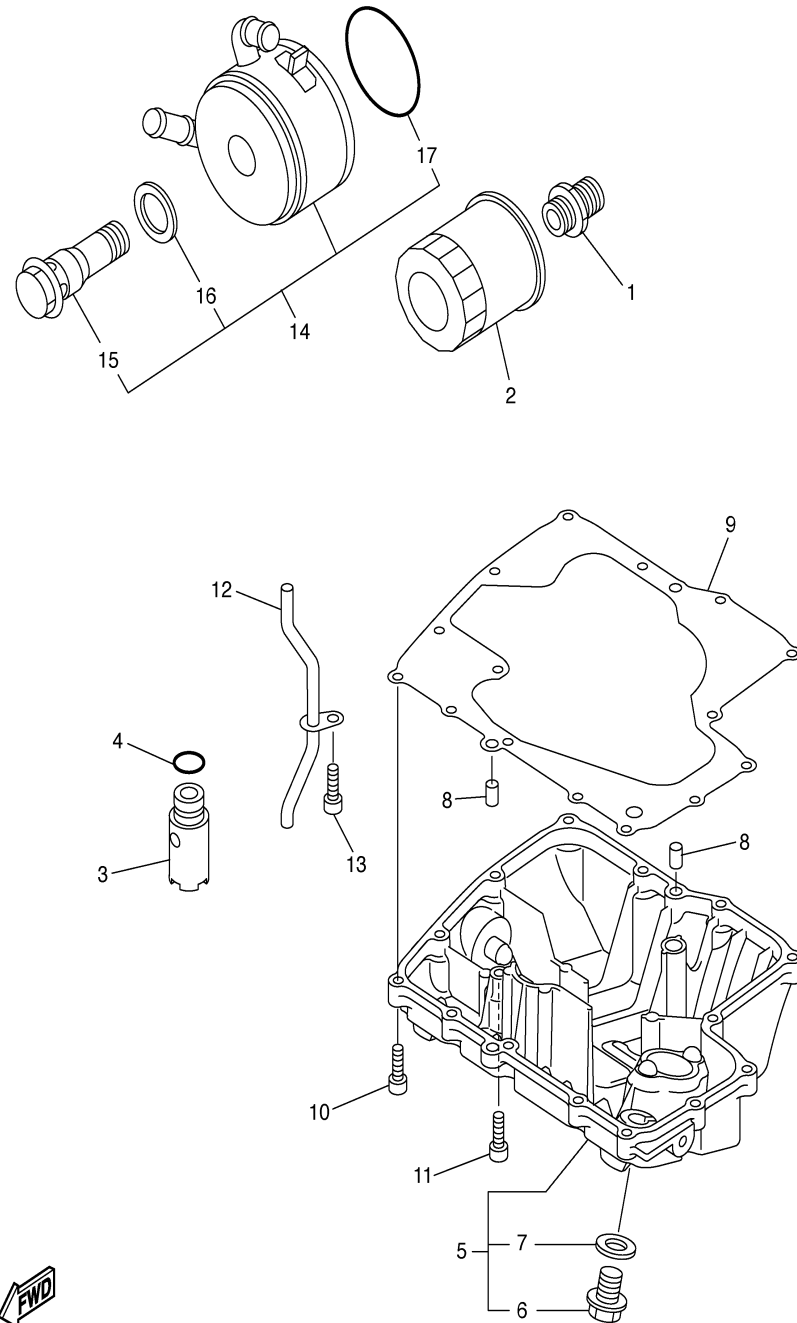

CONTENTS

AIR INDUCTION SYSTEM	B6
CAMSHAFT CHAIN	A7
CLUTCH	C2-3
COWLING 1	E10-11
COWLING 2	E12 ,F1-2
CRANKCASE	B10
CRANKCASE COVER 1	B11-12
CRANKSHAFT PISTON	A4
CYLINDER	A3
CYLINDER HEAD	A2
ELECTRICAL 1	F10-11
ELECTRICAL 2	F12 ,G1
EXHAUST	B7-9
FENDER	C10-11
FLASHER LIGHT	F5
FRAME	C8-9
FRONT BRAKE CALIPER	E1
FRONT FORK	D6-7
FRONT MASTER CYLINDER	E6
FRONT WHEEL	D12
FUEL TANK	D8-10
GENERATOR	F3
HANDLE SWITCH LEVER	F9
HEADLIGHT	F7
INTAKE	B2-3
INTAKE 2	B4-5
METER	F6
OIL CLEANER	B1
OIL PUMP	A12
RADIATOR HOSE	A10-11
REAR ARM	D2-3
REAR BRAKE CALIPER	E4
REAR MASTER CYLINDER	E9
REAR SUSPENSION	D4
REAR WHEEL	E2-3
SEAT	D11
SHIFT CAM FORK	C6
SHIFT SHAFT	C7
SIDE COVER	C12 ,D1
STAND FOOTREST	E7-8
STARTER	C1
STARTING MOTOR	F4
STEERING	D5
STEERING HANDLE CABLE	E5
TAILLIGHT	F8
TRANSMISSION	C4-5
VALVE	A5-6
WATER PUMP	A8-9

5VY1300-C090