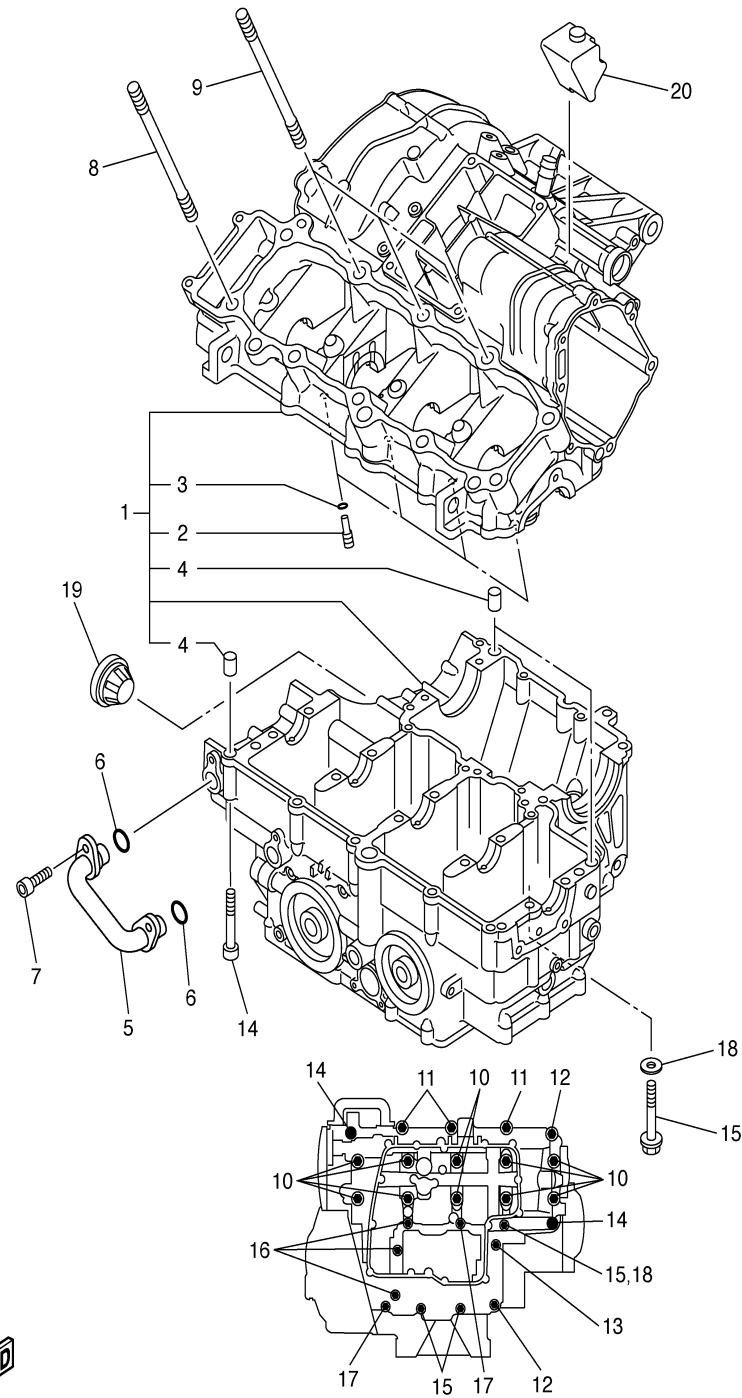

CONTENTS	
AIR INDUCTION SYSTEM	B6
CAMSHAFT CHAIN	A7
CLUTCH	C2-3
COWLING 1	E10-11
COWLING 2	E12 ,F1-2
CRANKCASE	B10
CRANKCASE COVER 1	B11-12
CRANKSHAFT PISTON	A4
CYLINDER	A3
CYLINDER HEAD	A2
ELECTRICAL 1	F10-11
ELECTRICAL 2	F12 ,G1
EXHAUST	B7-9
FENDER	C10-11
FLASHER LIGHT	F5
FRAME	C8-9
FRONT BRAKE CALIPER	E1
FRONT FORK	D6-7
FRONT MASTER CYLINDER	E6
FRONT WHEEL	D12
FUEL TANK	D8-10
GENERATOR	F3
HANDLE SWITCH LEVER	F9
HEADLIGHT	F7
INTAKE	B2-3
INTAKE 2	B4-5
METER	F6
OIL CLEANER	B1
OIL PUMP	A12
RADIATOR HOSE	A10-11
REAR ARM	D2-3
REAR BRAKE CALIPER	E4
REAR MASTER CYLINDER	E9
REAR SUSPENSION	D4
REAR WHEEL	E2-3
SEAT	D11
SHIFT CAM FORK	C6
SHIFT SHAFT	C7
SIDE COVER	C12 ,D1
STAND FOOTREST	E7-8
STARTER	C1
STARTING MOTOR	F4
STEERING	D5
STEERING HANDLE CABLE	E5
TAILLIGHT	F8
TRANSMISSION	C4-5
VALVE	A5-6
WATER PUMP	A8-9

5VY1300-C140