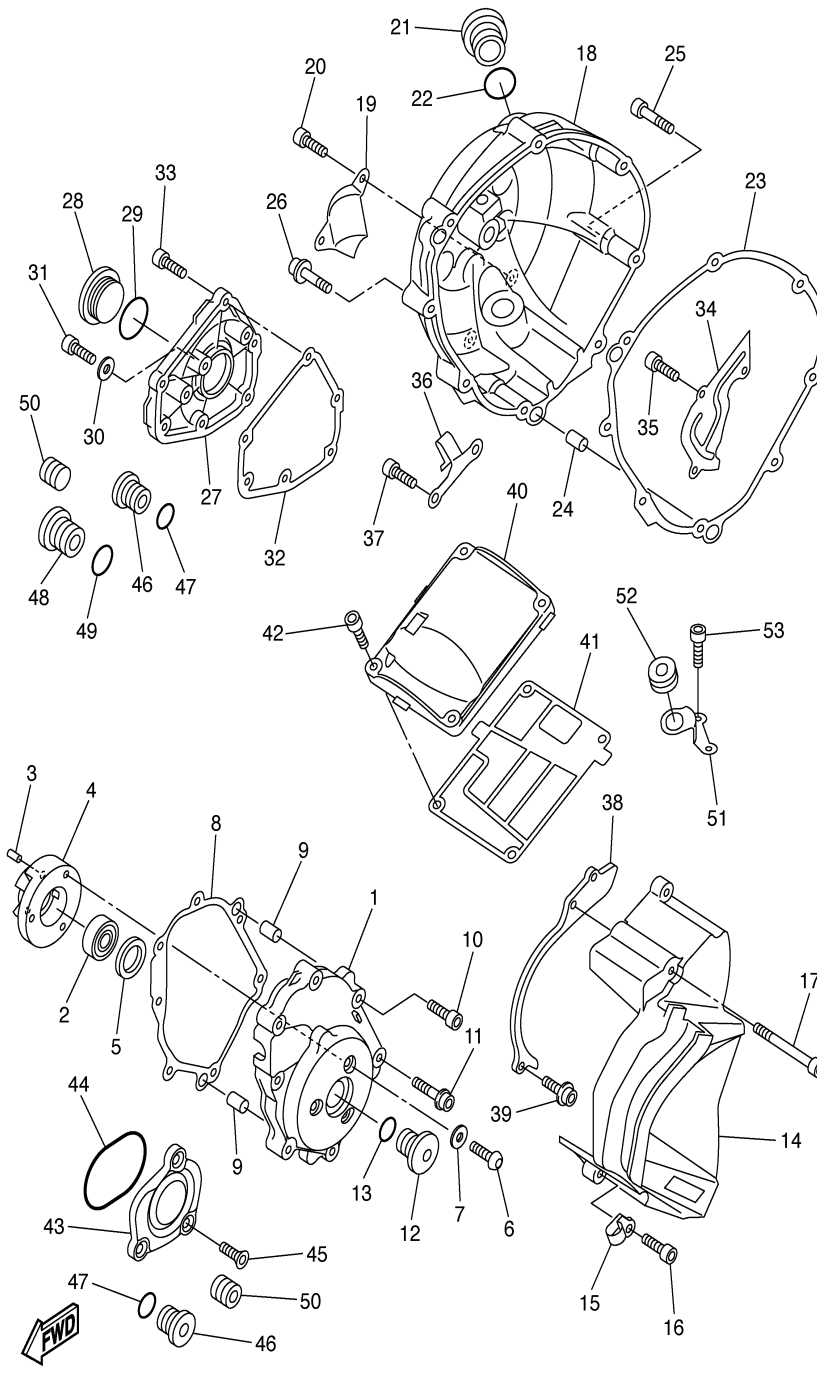

CRANKCASE COVER 1

5VY1300-C150

Ref. No.	Part Number	Description	Qty	Remarks
27	5VY-15416-00-00	COVER, OIL PUMP	1	
28	90340-32004-00	PLUG, STRAIGHT SCREW	1	
29	93210-32172-00	O-RING	1	
30	90430-08143-00	GASKET	1	
31	92014-08016-00	BOLT, BUTTON HEAD	1	
32	5VY-15456-00-00	GASKET, OIL PUMP COVER 1	1	
33	90109-06014-00	BOLT	6	
34	5VY-11165-00-00	PLATE, BREATHER	1	
35	90110-06018-00	BOLT, HEXAGON SOCKET HEAD	3	
36	5VY-15441-00-00	HOLDER, CLUTCH CABLE	1	
37	91314-06014-00	BOLT	1	
38	5VY-15113-00-00	PLATE	1	
39	90110-06004-00	BOLT, HEXAGON SOCKET HEAD	2	
40	5VY-15413-00-00	COVER	1	
41	5VY-15462-00-00	GASKET, CRANKCASE COVER 3	1	
42	90109-06015-00	BOLT	4	
43	5VY-15431-00-00	COVER, CRANKCASE 3	1	
44	93210-57001-00	O-RING	1	
45	90151-06014-00	SCREW, COUNTERSUNK	3	
46	36Y-15189-00-00	PLUG	3	
47	93210-16325-00	O-RING	3	
48	4H7-15189-00-00	PLUG	1	
49	93210-22382-00	O-RING	1	
50	90340-12112-00	PLUG, STRAIGHT SCREW	2	
51	5VY-12443-00-00	STAY	1	
52	90480-13398-00	GROMMET	1	
53	91380-06014-00	BOLT	2	

CONTENTS

AIR INDUCTION SYSTEM	B6
CAMSHAFT CHAIN	A7
CLUTCH	C2-3
COWLING 1	E10-11
COWLING 2	E12 ,F1-2
CRANKCASE	B10
CRANKCASE COVER 1	B11-12
CRANKSHAFT PISTON	A4
CYLINDER	A3
CYLINDER HEAD	A2
ELECTRICAL 1	F10-11
ELECTRICAL 2	F12 ,G1
EXHAUST	B7-9
FENDER	C10-11
FLASHER LIGHT	F5
FRAME	C8-9
FRONT BRAKE CALIPER	E1
FRONT FORK	D6-7
FRONT MASTER CYLINDER	E6
FRONT WHEEL	D12
FUEL TANK	D8-10
GENERATOR	F3
HANDLE SWITCH LEVER	F9
HEADLIGHT	F7
INTAKE	B2-3
INTAKE 2	B4-5
METER	F6
OIL CLEANER	B1
OIL PUMP	A12
RADIATOR HOSE	A10-11
REAR ARM	D2-3
REAR BRAKE CALIPER	E4
REAR MASTER CYLINDER	E9
REAR SUSPENSION	D4
REAR WHEEL	E2-3
SEAT	D11
SHIFT CAM FORK	C6
SHIFT SHAFT	C7
SIDE COVER	C12 ,D1
STAND FOOTREST	E7-8
STARTER	C1
STARTING MOTOR	F4
STEERING	D5
STEERING HANDLE CABLE	E5
TAILLIGHT	F8
TRANSMISSION	C4-5
VALVE	A5-6
WATER PUMP	A8-9