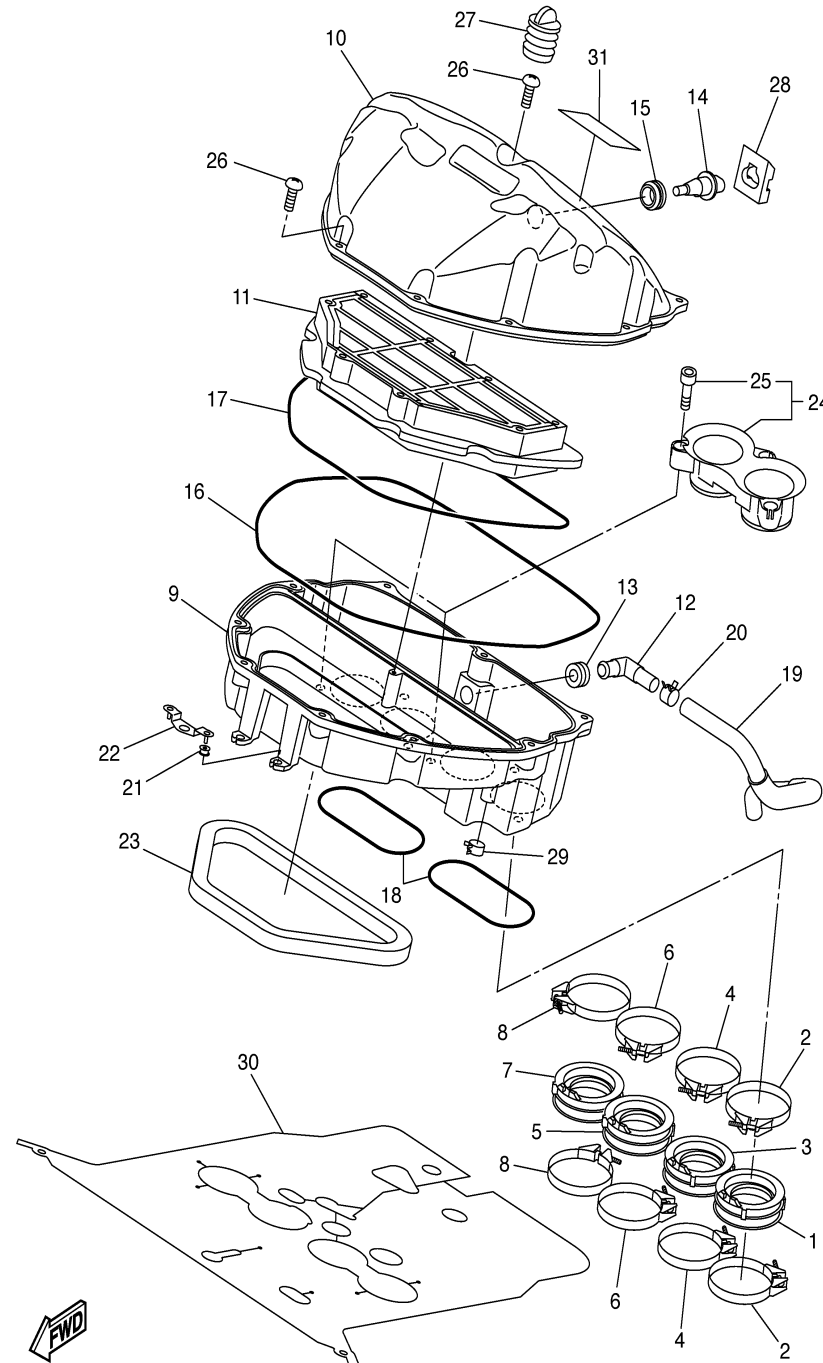

INTAKE

Ref. No.	Part Number	Description	Qty	Remarks
31	5VY-2179V-00-00	PLATE, EPA 1 (NON CALIFORNIA)	1	UR 49
	5VY-2179R-00-00	PLATE, EPA 2 (CALIFORNIA)	1	UR CA

CONTENTS

AIR INDUCTION SYSTEM	B6
CAMSHAFT CHAIN	A7
CLUTCH	C2-3
COWLING 1	E10-11
COWLING 2	E12 ,F1-2
CRANKCASE	B10
CRANKCASE COVER 1	B11-12
CRANKSHAFT PISTON	A4
CYLINDER	A3
CYLINDER HEAD	A2
ELECTRICAL 1	F10-11
ELECTRICAL 2	F12 ,G1
EXHAUST	B7-9
FENDER	C10-11
FLASHER LIGHT	F5
FRAME	C8-9
FRONT BRAKE CALIPER	E1
FRONT FORK	D6-7
FRONT MASTER CYLINDER	E6
FRONT WHEEL	D12
FUEL TANK	D8-10
GENERATOR	F3
HANDLE SWITCH LEVER	F9
HEADLIGHT	F7
INTAKE	B2-3
INTAKE 2	B4-5
METER	F6
OIL CLEANER	B1
OIL PUMP	A12
RADIATOR HOSE	A10-11
REAR ARM	D2-3
REAR BRAKE CALIPER	E4
REAR MASTER CYLINDER	E9
REAR SUSPENSION	D4
REAR WHEEL	E2-3
SEAT	D11
SHIFT CAM FORK	C6
SHIFT SHAFT	C7
SIDE COVER	C12 ,D1
STAND FOOTREST	E7-8
STARTER	C1
STARTING MOTOR	F4
STEERING	D5
STEERING HANDLE CABLE	E5
TAILLIGHT	F8
TRANSMISSION	C4-5
VALVE	A5-6
WATER PUMP	A8-9

5VY4100-C100