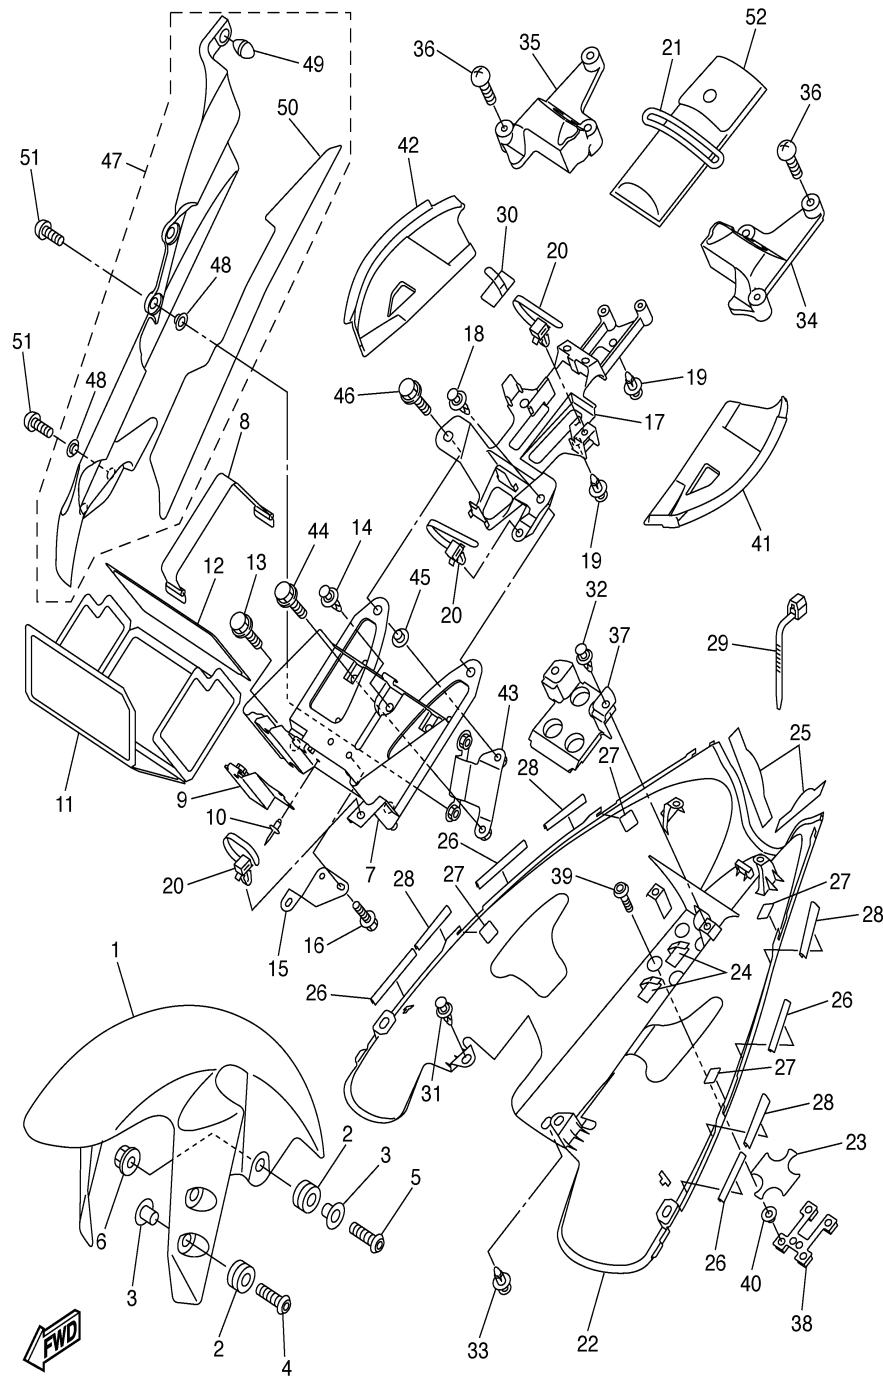

FENDER

5VY1300-C220

Ref. No.	Part Number	Description	Qty	Remarks
27	1UF-15379-00-00	SEAL, CRANKCASE	4	
28	5VY-21732-00-00	SEAL 1	4	
29	90464-13073-00	CLAMP	2	
30	90465-04020-00	CLAMP	1	
31	90269-06081-00	RIVET	2	
32	90269-06081-00	RIVET	2	
33	90269-07077-00	RIVET	1	
34	5VY-2163A-00-00	COVER, REAR FENDER 1	1	
35	5VY-2163E-00-00	COVER, REAR FENDER 2	1	
36	97707-50014-00	SCREW, TAPPING	6	
37	5VY-21652-00-00	PROTECTOR	1	
38	5VY-2161G-00-00	BRACKET 6	1	
39	90111-06030-00	BOLT	4	
40	90387-06071-00	COLLAR	4	
41	5VY-2164K-00-00	PATCH 5	1	
42	5VY-2164L-00-00	PATCH 6	1	
43	5VY-2164F-00-00	STAY 1	1	
44	90119-05011-00	BOLT, WITH WASHER	1	
45	90387-05017-00	COLLAR	1	
46	90119-05193-00	BOLT, WITH WASHER	1	
47	5VY-27490-00-00	PROTECTOR ASSY	1	
48	90387-0603J-00	..COLLAR	4	
49	5VY-14757-00-00	..DAMPER, MUFFLER 2	1	
50	5VY-2838G-00-00	..SEAT 1	1	
51	90149-06298-00	SCREW	4	
52	5VY-28100-00-00	TOOL KIT	1	

CONTENTS

AIR INDUCTION SYSTEM	B6
CAMSHAFT CHAIN	A7
CLUTCH	C2-3
COWLING 1	E10-11
COWLING 2	E12 ,F1-2
CRANKCASE	B10
CRANKCASE COVER 1	B11-12
CRANKSHAFT PISTON	A4
CYLINDER	A3
CYLINDER HEAD	A2
ELECTRICAL 1	F10-11
ELECTRICAL 2	F12 ,G1
EXHAUST	B7-9
FENDER	C10-11
FLASHER LIGHT	F5
FRAME	C8-9
FRONT BRAKE CALIPER	E1
FRONT FORK	D6-7
FRONT MASTER CYLINDER	E6
FRONT WHEEL	D12
FUEL TANK	D8-10
GENERATOR	F3
HANDLE SWITCH LEVER	F9
HEADLIGHT	F7
INTAKE	B2-3
INTAKE 2	B4-5
METER	F6
OIL CLEANER	B1
OIL PUMP	A12
RADIATOR HOSE	A10-11
REAR ARM	D2-3
REAR BRAKE CALIPER	E4
REAR MASTER CYLINDER	E9
REAR SUSPENSION	D4
REAR WHEEL	E2-3
SEAT	D11
SHIFT CAM FORK	C6
SHIFT SHAFT	C7
SIDE COVER	C12 ,D1
STAND FOOTREST	E7-8
STARTER	C1
STARTING MOTOR	F4
STEERING	D5
STEERING HANDLE CABLE	F8
TAILLIGHT	E5
TRANSMISSION	C4-5
VALVE	A5-6
WATER PUMP	A8-9