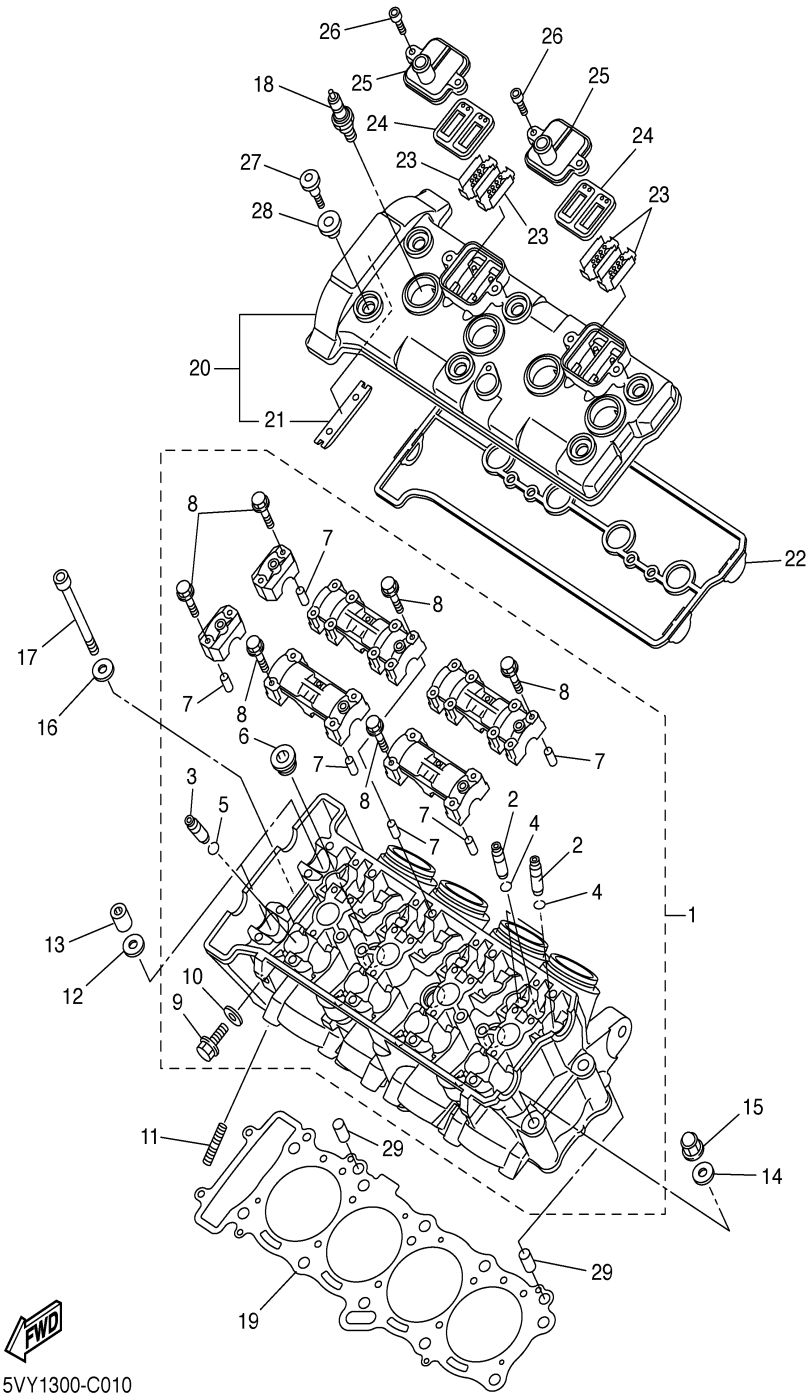

CONTENTS

AIR INDUCTION SYSTEM	B6
CAMSHAFT CHAIN	A7
CLUTCH	C2-3
COWLING 1	E10-11
COWLING 2	E12 ,F1-2
CRANKCASE	B10
CRANKCASE COVER 1	B11-12
CRANKSHAFT PISTON	A4
CYLINDER	A3
CYLINDER HEAD	A2
ELECTRICAL 1	F10-11
ELECTRICAL 2	F12 ,G1
EXHAUST	B7-9
FENDER	C10-11
FLASHER LIGHT	F5
FRAME	C8-9
FRONT BRAKE CALIPER	E1
FRONT FORK	D6-7
FRONT MASTER CYLINDER	E6
FRONT WHEEL	D12
FUEL TANK	D8-10
GENERATOR	F3
HANDLE SWITCH LEVER	F9
HEADLIGHT	F7
INTAKE	B2-3
INTAKE 2	B4-5
METER	F6
OIL CLEANER	B1
OIL PUMP	A12
RADIATOR HOSE	A10-11
REAR ARM	D2-3
REAR BRAKE CALIPER	E4
REAR MASTER CYLINDER	E9
REAR SUSPENSION	D4
REAR WHEEL	E2-3
SEAT	D11
SHIFT CAM FORK	C6
SHIFT SHAFT	C7
SIDE COVER	C12 ,D1
STAND FOOTREST	E7-8
STARTER	C1
STARTING MOTOR	F4
STEERING	D5
STEERING HANDLE CABLE	E5
TAILLIGHT	F8
TRANSMISSION	C4-5
VALVE	A5-6
WATER PUMP	A8-9

5VY1300-C010