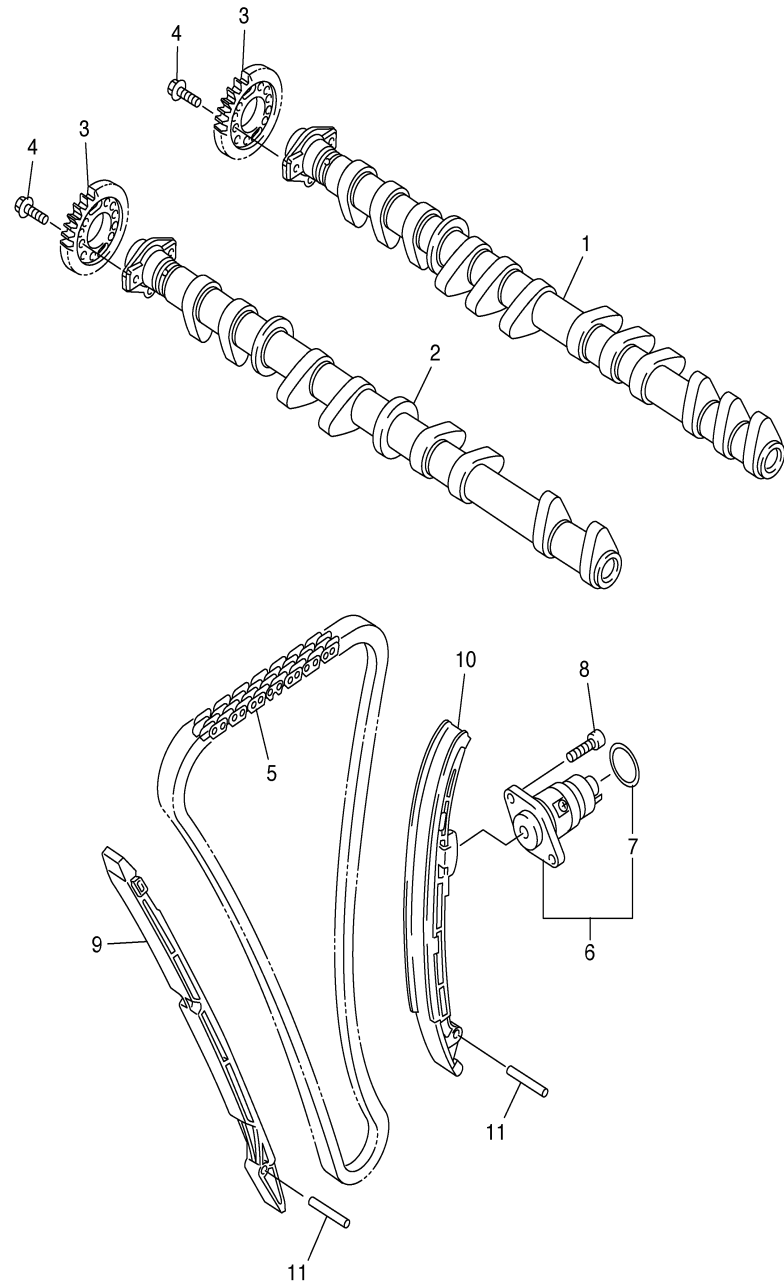

5VY1300-C040

CAMSHAFT CHAIN

Ref. No.	Part Number	Description	Qty	Remarks
1	5VY-12170-00-00	CAMSHAFT ASSY 1	1	
2	5VY-12180-00-00	CAMSHAFT ASSY 2	1	
3	5VY-12176-00-00	SPROCKET, CAM CHAIN	2	
4	90105-07003-00	BOLT, FLANGE	4	
5	94591-60122-00	CHAIN	1	
6	5VY-12210-00-00	TENSIONER ASSY, CAM CHAIN	1	
7	93210-26741-00	. O-RING	1	
8	91314-06020-00	BOLT	2	
9	5VY-12251-00-00	DAMPER, CHAIN 1	1	
10	5VY-12252-00-00	DAMPER, CHAIN 2	1	
11	93607-44190-00	PIN, DOWEL	2	