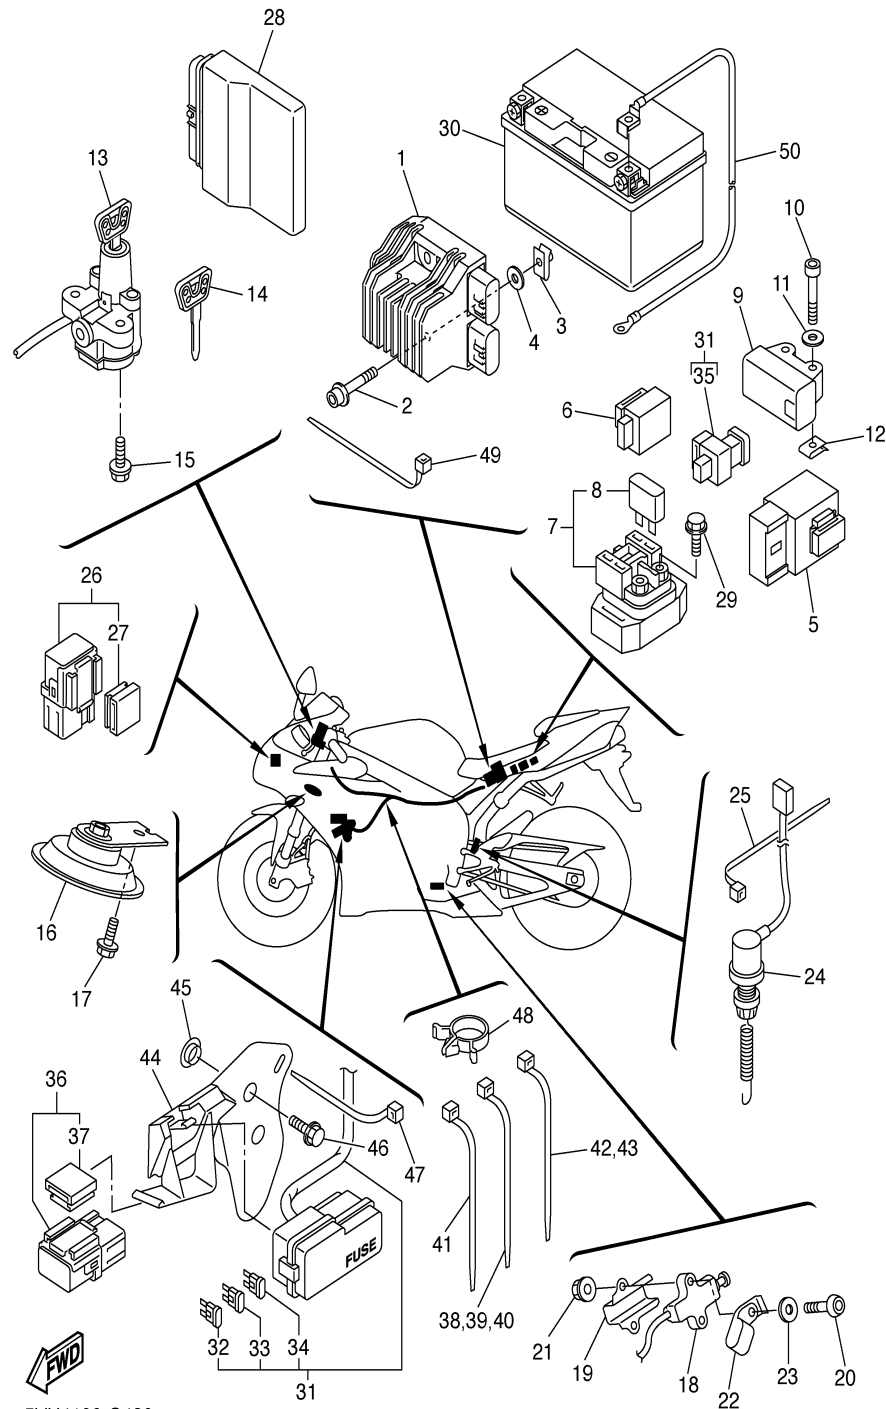

ELECTRICAL 2

5VY4100-C480

Ref. No.	Part Number	Description	Qty	Remarks
28	5VY-8591A-20-00	ENGINE CONTROL UNIT ASSY	1	
	5VY-8591A-30-00	ENGINE CONTROL UNIT ASSY	1	
29	95027-06008-00	BOLT, FLANGE	2	
30	5VY-82100-00-00	BATTERY ASSY (YUASA YTZ10S)	1	
31	5VY-82590-10-00	WIRE HARNESS ASSY	1	
32	5JJ-82151-10-00	..FUSE (15A-BL)	4	
33	5JJ-82151-30-00	..FUSE (10A-BL)	3	
34	5JJ-82151-70-00	..FUSE (25A-BL)	2	
35	5JW-82151-10-00	..FUSE (50A)	1	
36	5EA-81950-20-00	RELAY ASSY	1	
37	5EA-81952-00-00	..HOLDER, RELAY	1	
38	90464-15195-00	CLAMP	1	
39	90464-15195-00	CLAMP	1	
40	90464-15195-00	CLAMP	1	
41	90464-13073-00	CLAMP	1	
42	1UA-82591-00-00	BAND	1	
43	1UA-82591-00-00	BAND	1	
44	5VY-82171-00-00	STAY, FUSE BOX	1	
45	90387-06040-00	COLLAR	2	
46	90119-06114-00	BOLT, WITH WASHER	2	
47	90464-13077-00	CLAMP	1	
48	90464-15157-00	CLAMP	1	
49	90464-13073-00	CLAMP	2	
50	5VY-82116-00-00	WIRE, MINUS LEAD	1	

CONTENTS

AIR INDUCTION SYSTEM	B6
CAMSHAFT CHAIN	A7
CLUTCH	C2-3
COWLING 1	E10-11
COWLING 2	E12 ,F1-2
CRANKCASE	B10
CRANKCASE COVER 1	B11-12
CRANKSHAFT PISTON	A4
CYLINDER	A3
CYLINDER HEAD	A2
ELECTRICAL 1	F10-11
ELECTRICAL 2	F12 ,G1
EXHAUST	B7-9
FENDER	C10-11
FLASHER LIGHT	F5
FRAME	C8-9
FRONT BRAKE CALIPER	E1
FRONT FORK	D6-7
FRONT MASTER CYLINDER	E6
FRONT WHEEL	D12
FUEL TANK	D8-10
GENERATOR	F3
HANDLE SWITCH LEVER	F9
HEADLIGHT	F7
INTAKE	B2-3
INTAKE 2	B4-5
METER	F6
OIL CLEANER	B1
OIL PUMP	A12
RADIATOR HOSE	A10-11
REAR ARM	D2-3
REAR BRAKE CALIPER	E4
REAR MASTER CYLINDER	E9
REAR SUSPENSION	D4
REAR WHEEL	E2-3
SEAT	D11
SHIFT CAM FORK	C6
SHIFT SHAFT	C7
SIDE COVER	C12 ,D1
STAND FOOTREST	E7-8
STARTER	C1
STARTING MOTOR	F4
STEERING	D5
STEERING HANDLE CABLE	E5
TAILLIGHT	F8
TRANSMISSION	C4-5
VALVE	A5-6
WATER PUMP	A8-9