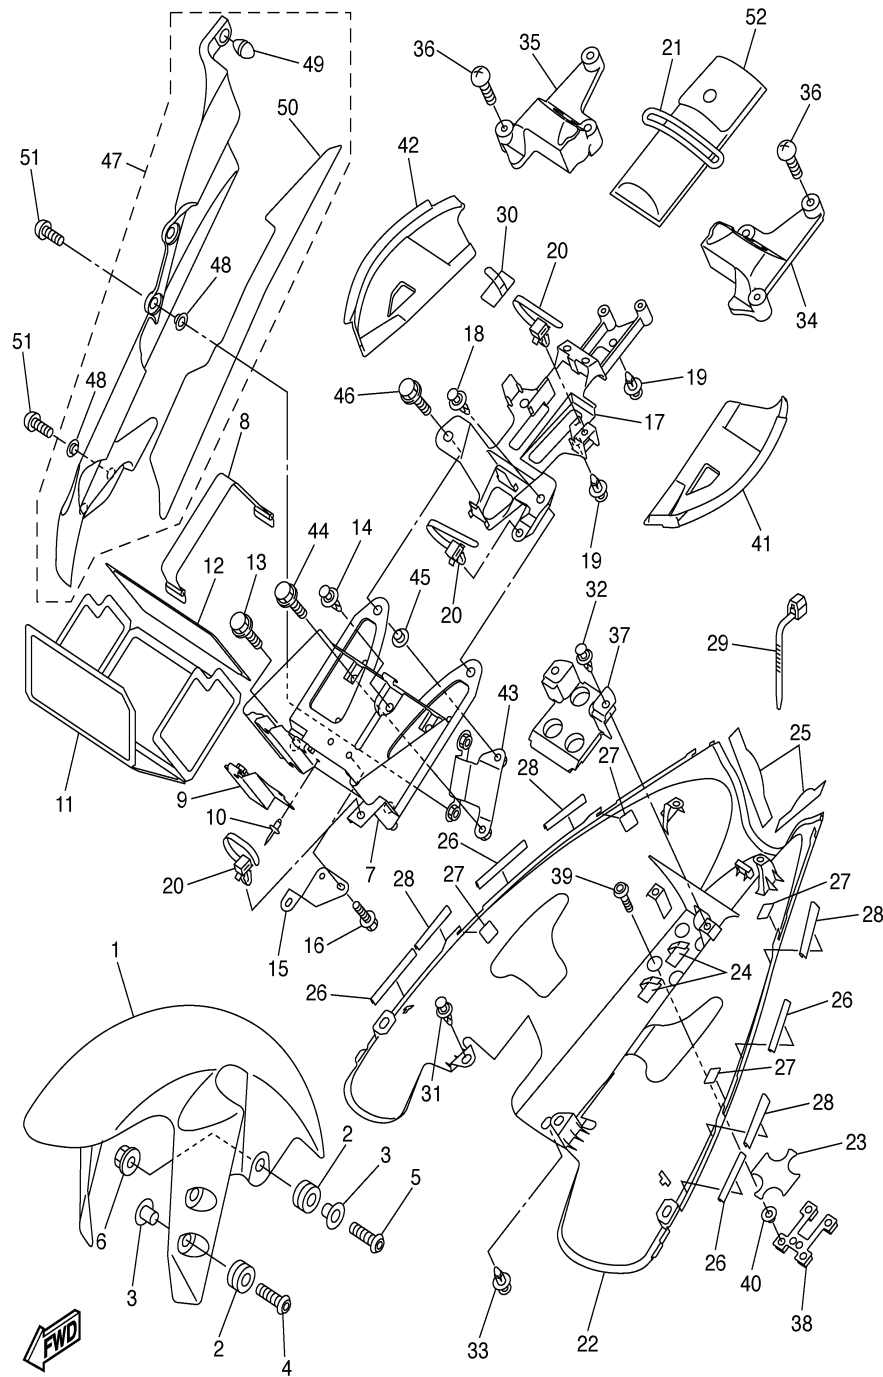

FENDER

5VY1300-C220

Ref. No.	Part Number	Description	Qty	Remarks
1	5PW-21511-00-P1	FENDER, FRONT	1	UR DPBMC
	5PW-21511-00-P3	FENDER, FRONT	1	UR DRMK
	5PW-21511-00-P5	FENDER, FRONT	1	UR BS4
2	90480-12072-00	GROMMET	6	
3	90387-065J6-00	COLLAR	6	
4	90111-06043-00	BOLT	4	
5	90111-06030-00	BOLT	2	
6	95707-06500-00	NUT, FLANGE	2	
7	5VY-8212B-00-00	BOX, BATTERY 1	1	
8	133-82131-00-00	BAND, BATTERY	1	
9	5VY-21617-00-00	BRACKET, FENDER	1	
10	90267-32161-00	RIVET, BLIND	4	
11	5VY-82122-00-00	SEAT, BATTERY	1	
12	5VY-82123-00-00	SEAT, BATTERY	1	
13	90109-06043-00	BOLT	2	
14	90269-07076-00	RIVET	1	
15	5VY-2164G-00-00	STAY 2	1	
16	95827-06016-00	BOLT, FLANGE	2	
17	5VY-8212C-00-00	BOX, BATTERY 2	1	
18	90269-07076-00	RIVET	1	
19	90269-07077-00	RIVET	3	
20	90464-12036-00	CLAMP	3	
21	4XV-21376-00-00	BAND, TOOL	1	
22	5VY-21611-00-P0	FENDER, REAR	1	UR DRMK
	5VY-21611-00-P1	FENDER, REAR	1	UR DPBMC
	5VY-21611-00-P3	FENDER, REAR	1	UR BS4
23	5VY-21669-00-00	SEAL	1	
24	90465-04020-00	CLAMP	2	
25	5VY-21639-00-00	DAMPER 2	2	
26	5PW-21732-00-00	.SEAL 1	4	

CONTENTS

AIR INDUCTION SYSTEM	B6
CAMSHAFT CHAIN	A7
CLUTCH	C2-3
COWLING 1	E10-11
COWLING 2	E12 ,F1-2
CRANKCASE	B10
CRANKCASE COVER 1	B11-12
CRANKSHAFT PISTON	A4
CYLINDER	A3
CYLINDER HEAD	A2
ELECTRICAL 1	F10-11
ELECTRICAL 2	F12 ,G1
EXHAUST	B7-9
FENDER	C10-11
FLASHER LIGHT	F5
FRAME	C8-9
FRONT BRAKE CALIPER	E1
FRONT FORK	D6-7
FRONT MASTER CYLINDER	E6
FRONT WHEEL	D12
FUEL TANK	D8-10
GENERATOR	F3
HANDLE SWITCH LEVER	F9
HEADLIGHT	F7
INTAKE	B2-3
INTAKE 2	B4-5
METER	F6
OIL CLEANER	B1
OIL PUMP	A12
RADIATOR HOSE	A10-11
REAR ARM	D2-3
REAR BRAKE CALIPER	E4
REAR MASTER CYLINDER	E9
REAR SUSPENSION	D4
REAR WHEEL	E2-3
SEAT	D11
SHIFT CAM FORK	C6
SHIFT SHAFT	C7
SIDE COVER	C12 ,D1
STAND FOOTREST	E7-8
STARTER	C1
STARTING MOTOR	F4
STEERING	D5
STEERING HANDLE CABLE	E5
TAILLIGHT	F8
TRANSMISSION	C4-5
VALVE	A5-6
WATER PUMP	A8-9

CONTINUED ON NEXT FRAME ►